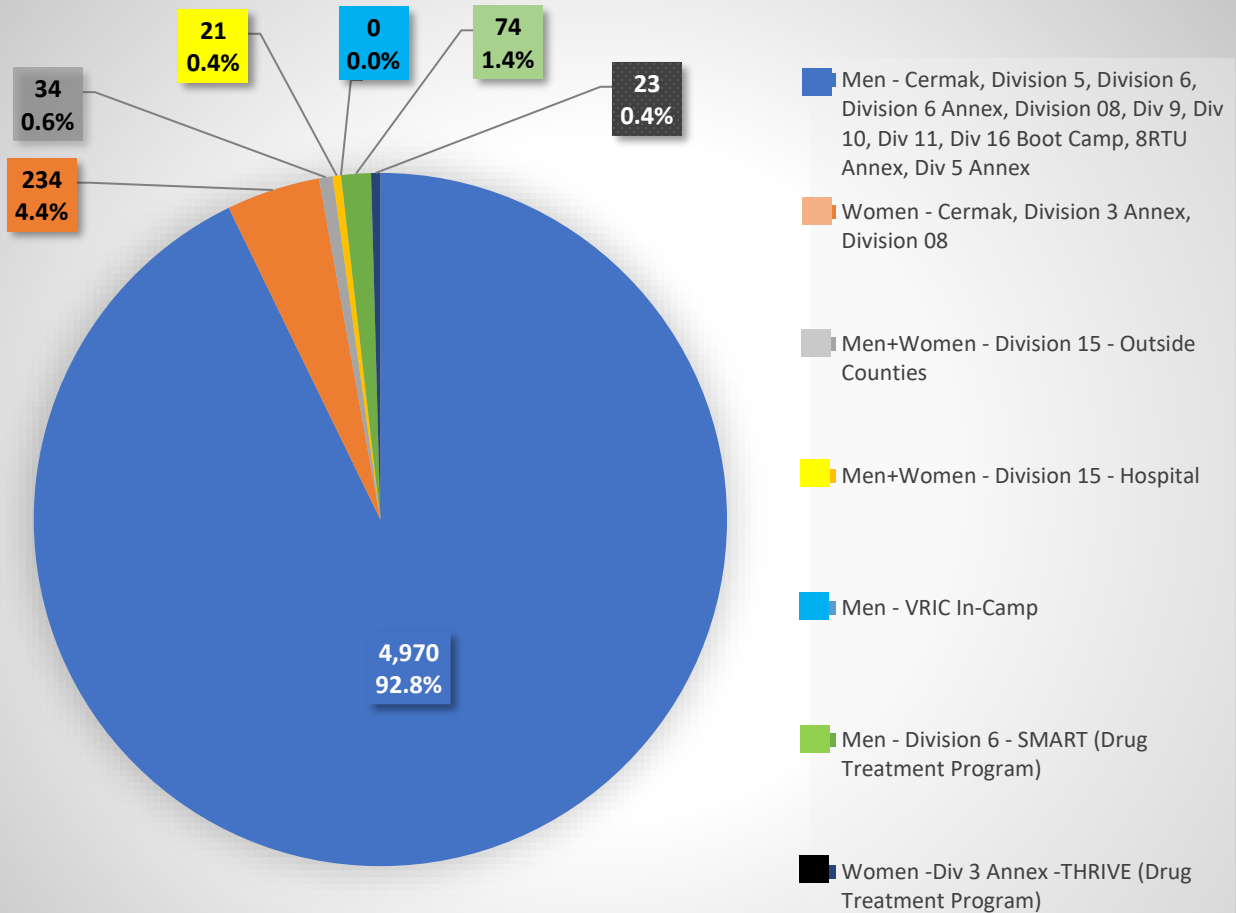

Sheriff's Daily Report

1/2/2023

Under the Custody of the Sheriff	
Total Male and Female	7,346
Jail Population	5,356
Community Corrections	1,990

Jail Population - Behind the Walls

Sheriff's Daily Report

1/2/2023

CCSO Population Demographics