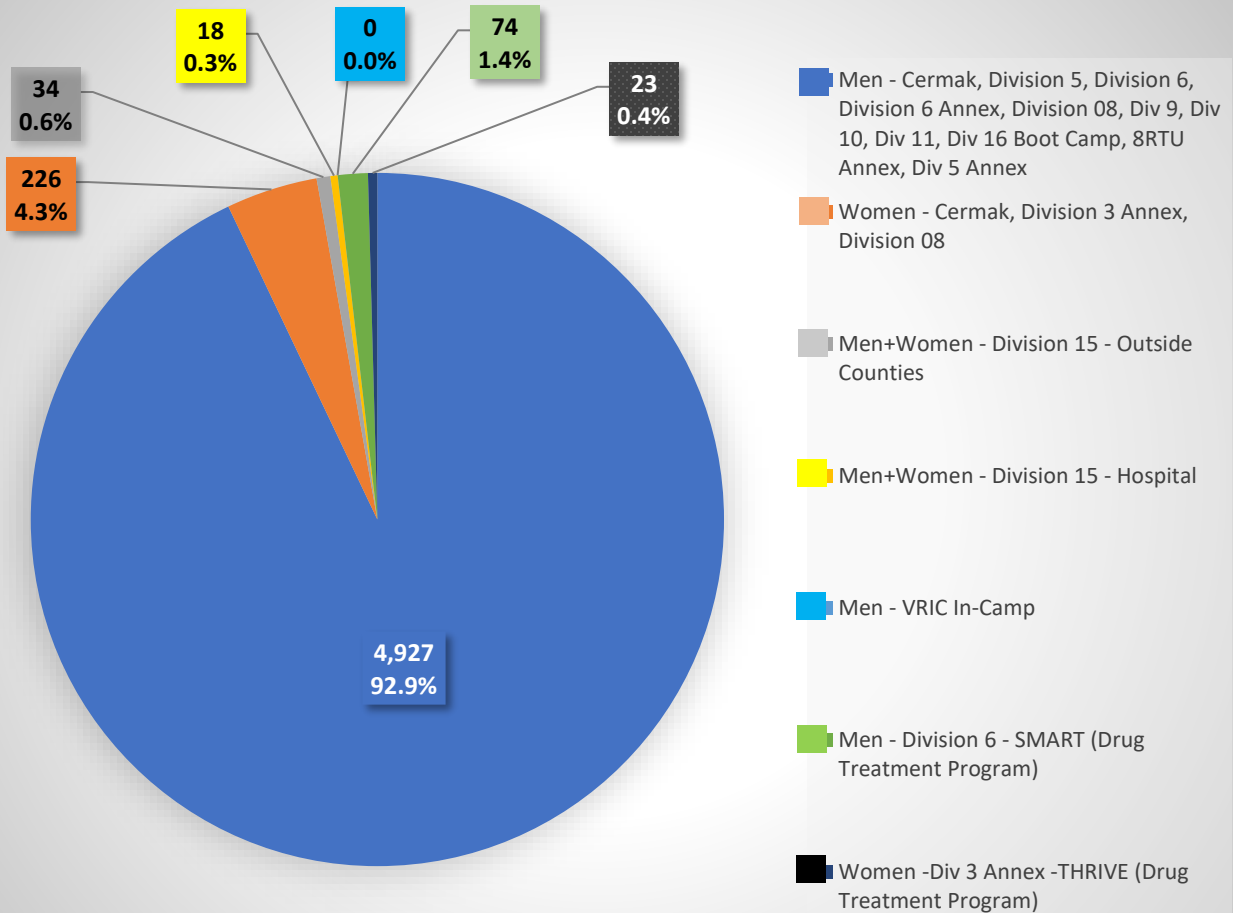

Sheriff's Daily Report

1/1/2023

Under the Custody of the Sheriff	
Total Male and Female	7,290
Jail Population	5,302
Community Corrections	1,988

Jail Population - Behind the Walls

Sheriff's Daily Report

1/1/2023

CCSO Population Demographics