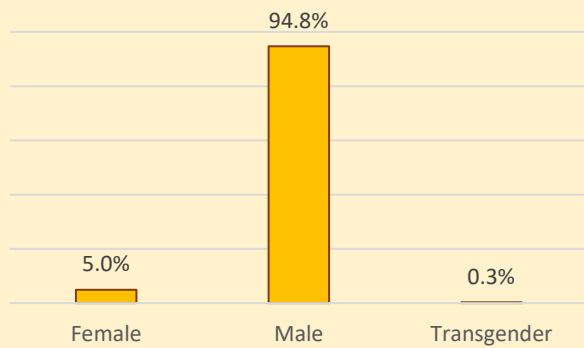

Sheriff's Daily Report

12/28/2022

Under the Custody of the Sheriff	
Total Male and Female	7,258
Jail Population	5,273
Community Corrections	1,985

Jail Population - Behind the Walls

Sheriff's Daily Report

12/28/2022

CCSO Population Demographics

In Confinement

Gender ID Distribution

Race Distribution

Age Distribution

Community Corrections

Gender ID Distribution

Race Distribution

Age Distribution