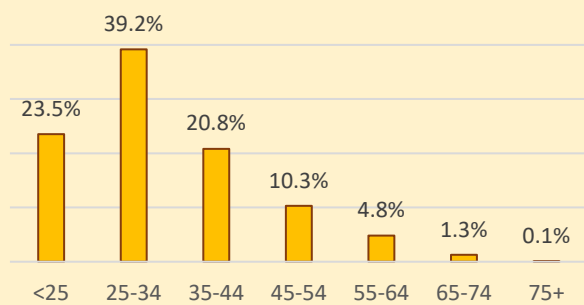

Sheriff's Daily Report

12/28/2022

Under the Custody of the Sheriff	
Total Male and Female	7,258
Jail Population	5,273
Community Corrections	1,985

Jail Population - Behind the Walls

Sheriff's Daily Report

12/28/2022

CCSO Population Demographics

In Confinement

Gender ID Distribution

Race Distribution

Age Distribution

Community Corrections

Gender ID Distribution

Race Distribution

Age Distribution