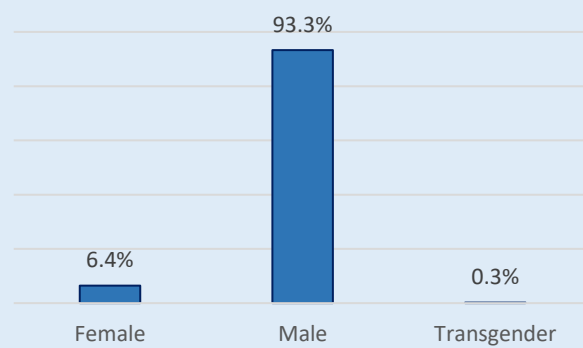

Sheriff's Daily Report

12/28/2022

Under the Custody of the Sheriff	
Total Male and Female	7,258
Jail Population	5,273
Community Corrections	1,985

Jail Population - Behind the Walls

Sheriff's Daily Report

12/28/2022

CCSO Population Demographics

In Confinement

Gender ID Distribution

Race Distribution

Age Distribution

Community Corrections

Gender ID Distribution

Race Distribution

Age Distribution