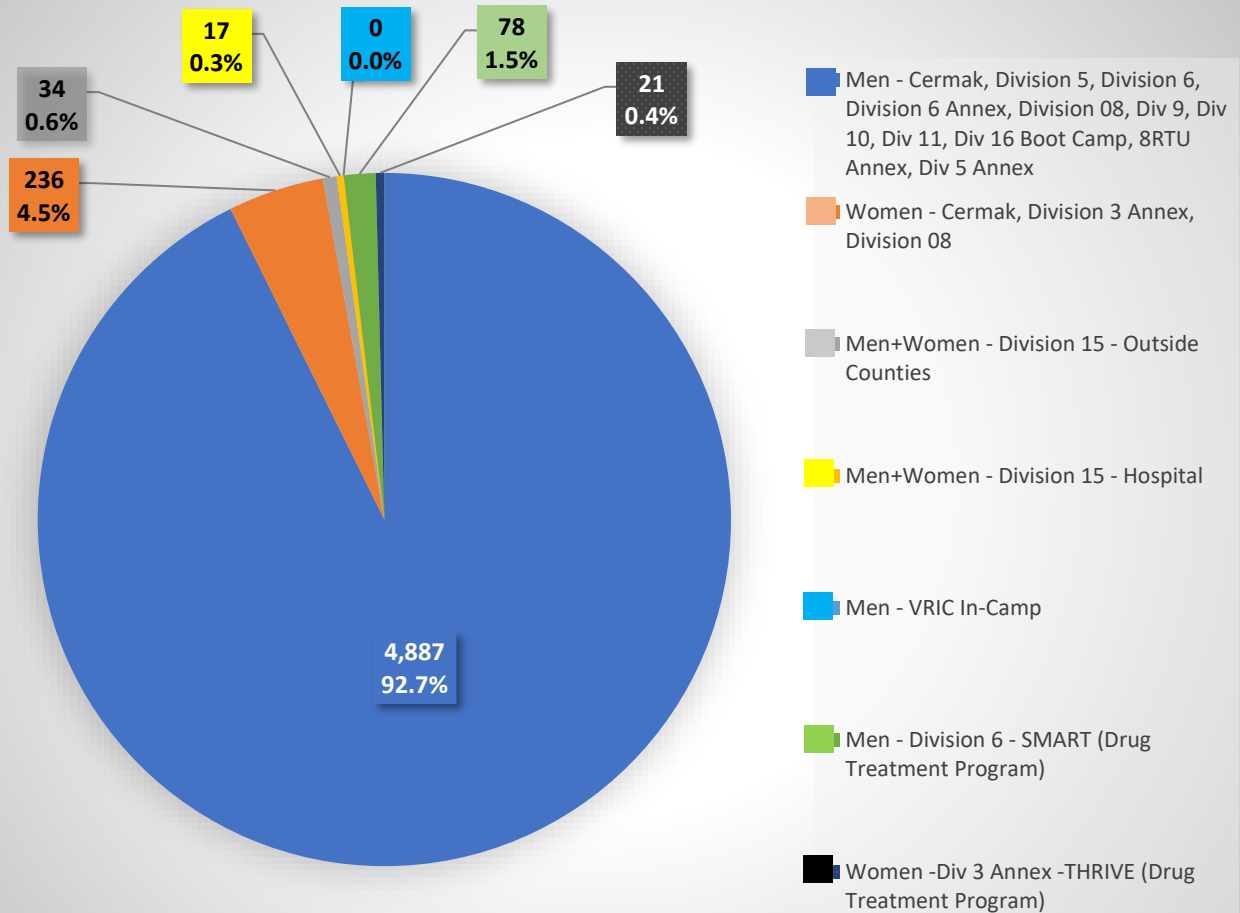

Sheriff's Daily Report

12/28/2022

Under the Custody of the Sheriff	
Total Male and Female	7,258
Jail Population	5,273
Community Corrections	1,985

Jail Population - Behind the Walls

Sheriff's Daily Report

12/28/2022

CCSO Population Demographics

In Confinement

Gender ID Distribution

Race Distribution

Age Distribution

Community Corrections

Gender ID Distribution

Race Distribution

Age Distribution