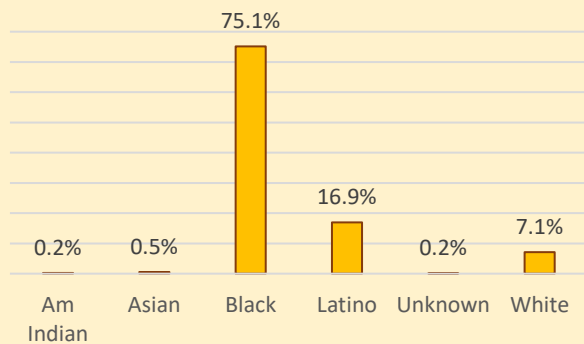

Sheriff's Daily Report

12/28/2022

Under the Custody of the Sheriff	
Total Male and Female	7,258
Jail Population	5,273
Community Corrections	1,985

Jail Population - Behind the Walls

Sheriff's Daily Report

12/28/2022

CCSO Population Demographics

In Confinement

Gender ID Distribution

Race Distribution

Age Distribution

Community Corrections

Gender ID Distribution

Race Distribution

Age Distribution