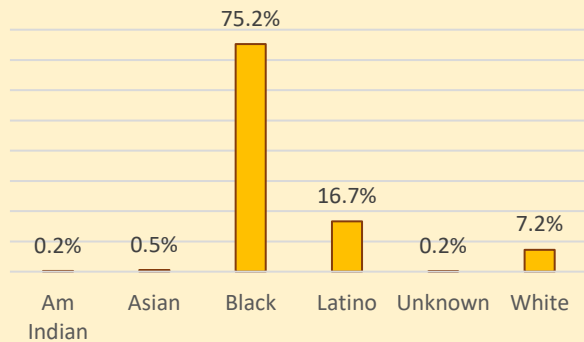

Sheriff's Daily Report

12/26/2022

Under the Custody of the Sheriff	
Total Male and Female	7,265
Jail Population	5,279
Community Corrections	1,986

Jail Population - Behind the Walls

Sheriff's Daily Report

12/26/2022

CCSO Population Demographics

In Confinement

Gender ID Distribution

Race Distribution

Age Distribution

Community Corrections

Gender ID Distribution

Race Distribution

Age Distribution