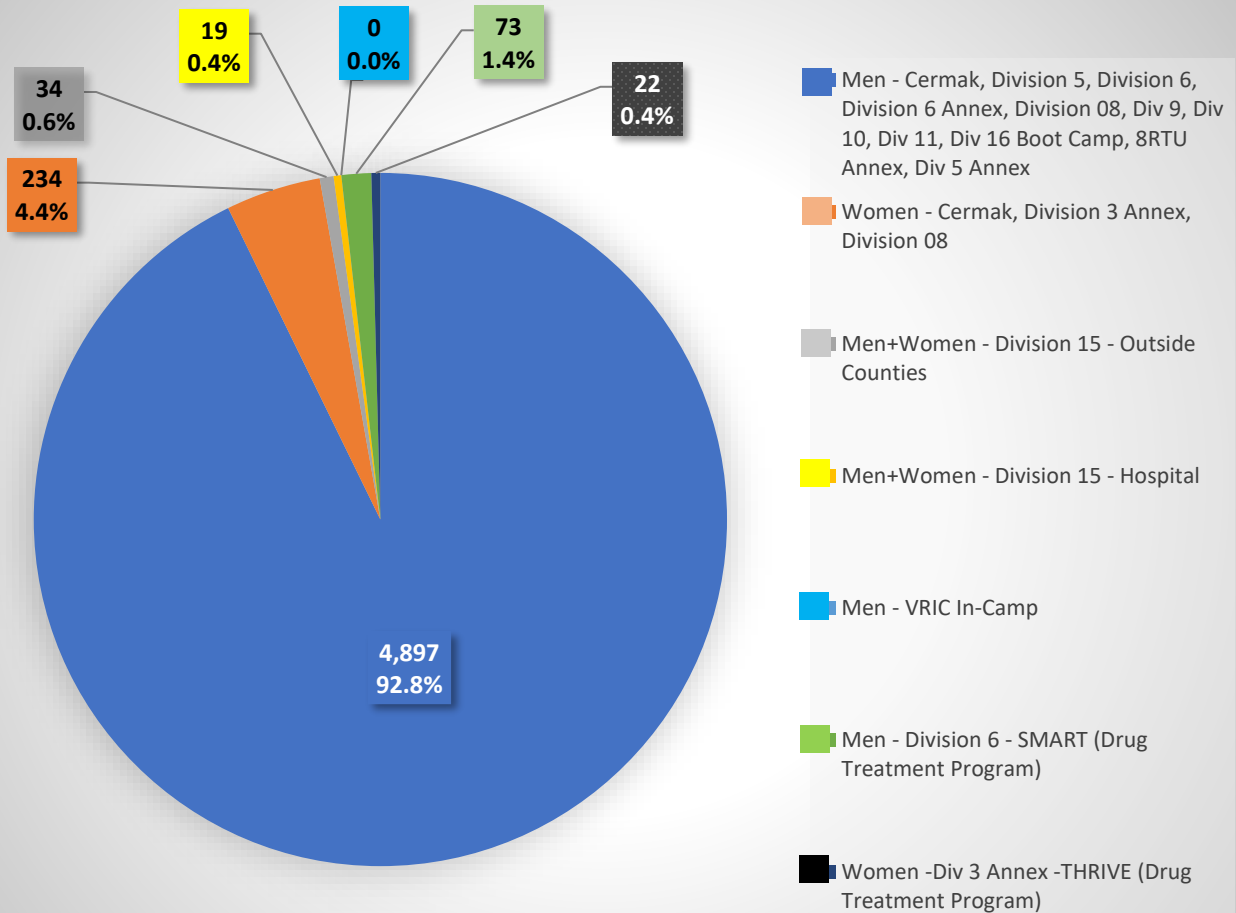

Sheriff's Daily Report

12/26/2022

Under the Custody of the Sheriff	
Total Male and Female	7,265
Jail Population	5,279
Community Corrections	1,986

Jail Population - Behind the Walls

Sheriff's Daily Report

12/26/2022

CCSO Population Demographics

In Confinement

Gender ID Distribution

Race Distribution

Age Distribution

Community Corrections

Gender ID Distribution

Race Distribution

Age Distribution