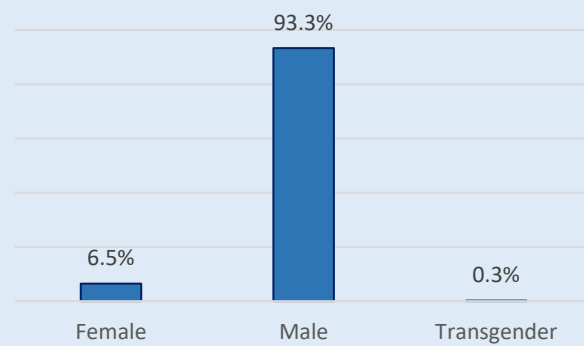

Sheriff's Daily Report

12/26/2022

Under the Custody of the Sheriff	
Total Male and Female	7,265
Jail Population	5,279
Community Corrections	1,986

Jail Population - Behind the Walls

Sheriff's Daily Report

12/26/2022

CCSO Population Demographics

In Confinement

Gender ID Distribution

Race Distribution

Age Distribution

Community Corrections

Gender ID Distribution

Race Distribution

Age Distribution