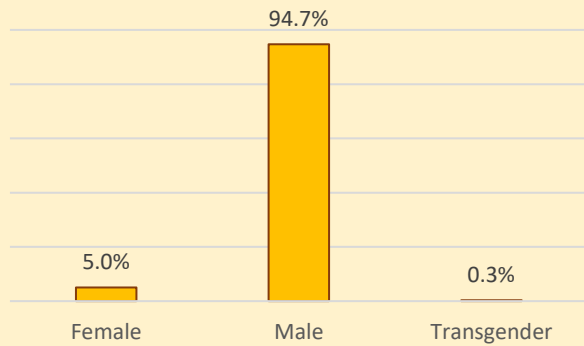

Sheriff's Daily Report

12/26/2022

Under the Custody of the Sheriff	
Total Male and Female	7,265
Jail Population	5,279
Community Corrections	1,986

Jail Population - Behind the Walls

Sheriff's Daily Report

12/26/2022

CCSO Population Demographics

In Confinement

Gender ID Distribution

Race Distribution

Age Distribution

Community Corrections

Gender ID Distribution

Race Distribution

Age Distribution