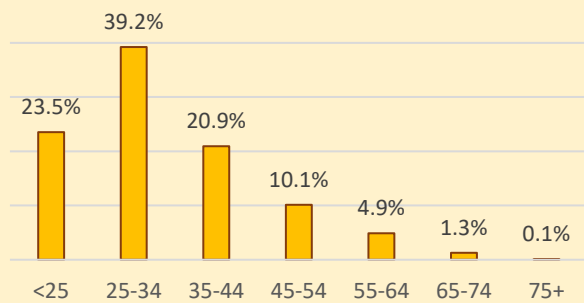

Sheriff's Daily Report

12/26/2022

Under the Custody of the Sheriff	
Total Male and Female	7,265
Jail Population	5,279
Community Corrections	1,986

Jail Population - Behind the Walls

Sheriff's Daily Report

12/26/2022

CCSO Population Demographics

In Confinement

Gender ID Distribution

Race Distribution

Age Distribution

Community Corrections

Gender ID Distribution

Race Distribution

Age Distribution