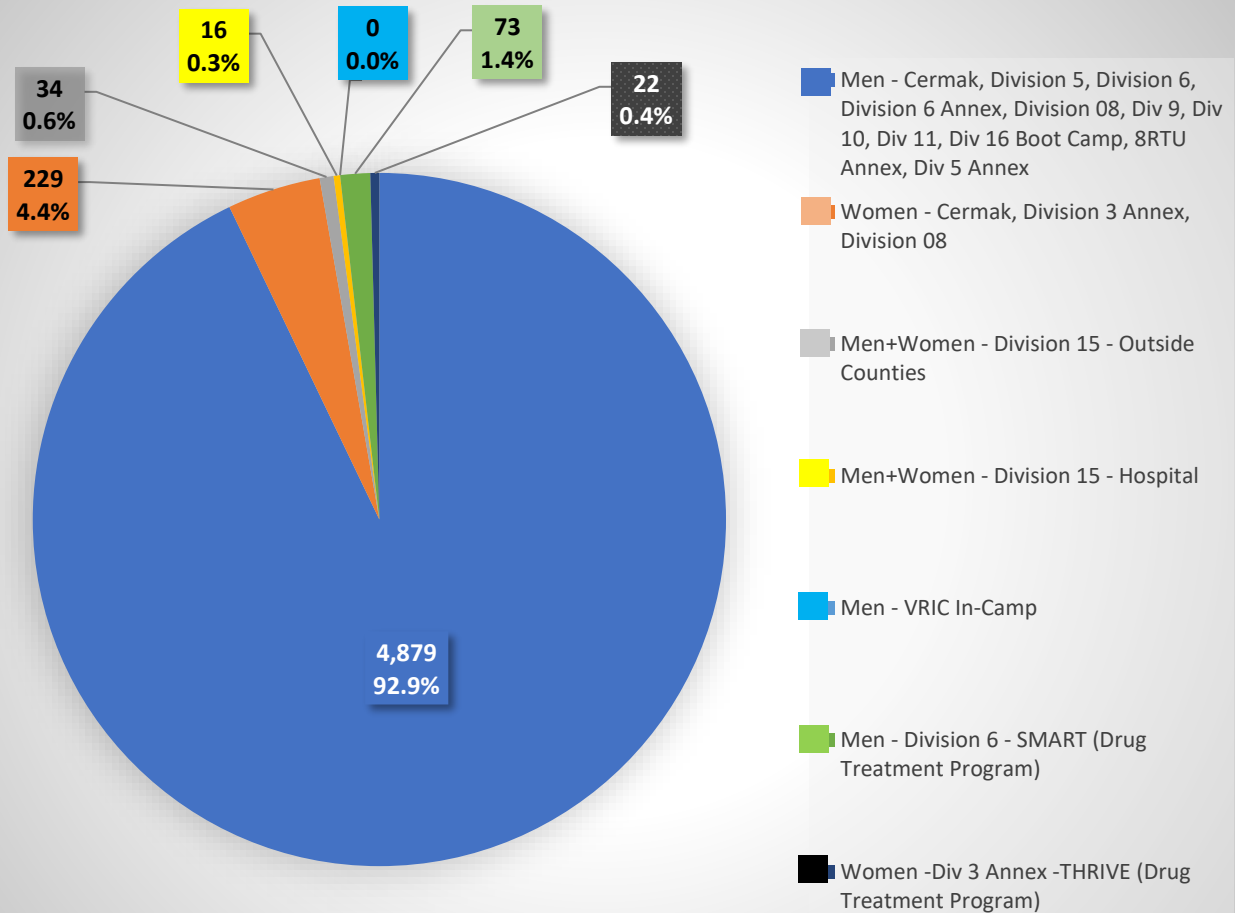

Sheriff's Daily Report

12/24/2022

Under the Custody of the Sheriff	
Total Male and Female	7,223
Jail Population	5,253
Community Corrections	1,970

Jail Population - Behind the Walls

Sheriff's Daily Report

12/24/2022

CCSO Population Demographics