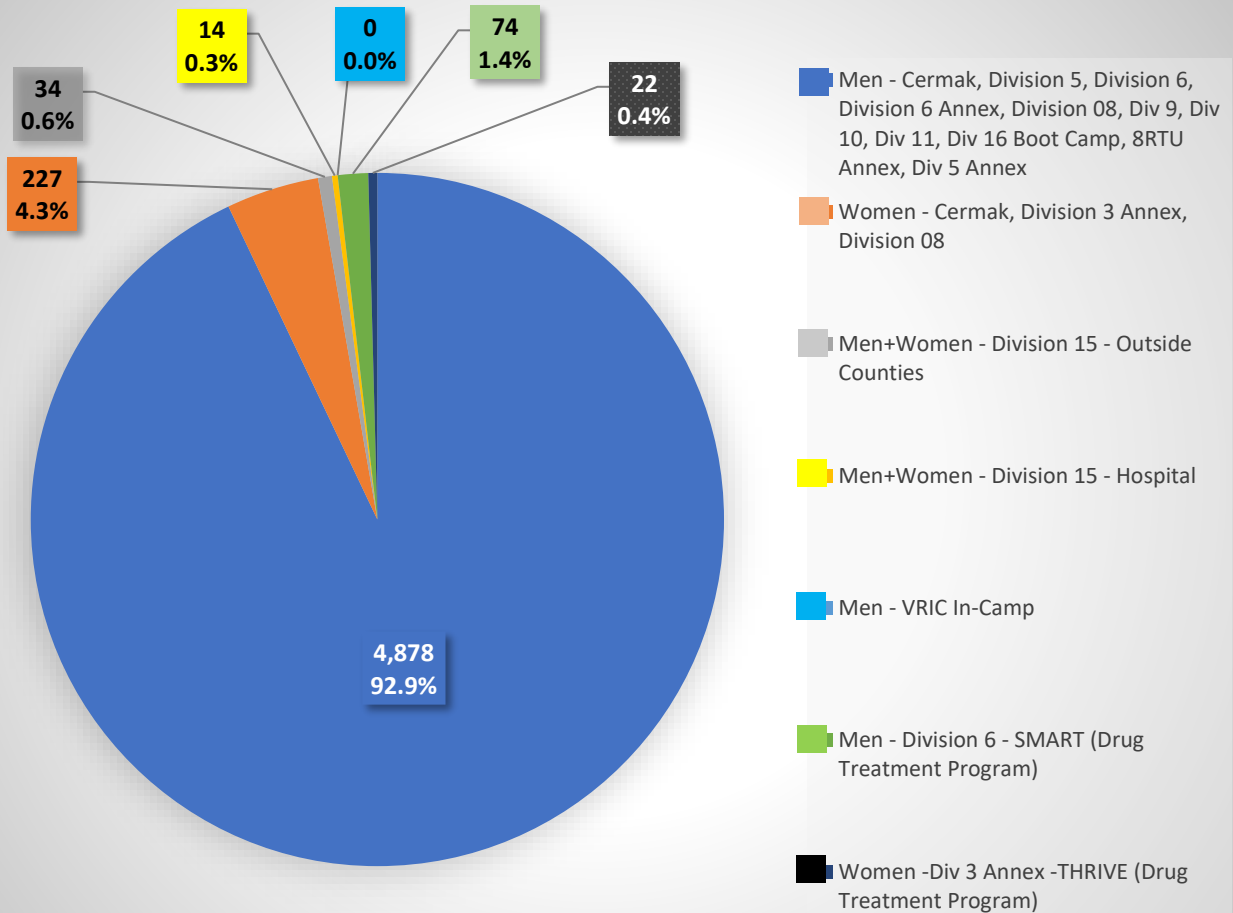

# Sheriff's Daily Report

## 12/23/2022

Under the Custody of the Sheriff	
<b>Total Male and Female</b>	<b>7,207</b>
Jail Population	5,249
Community Corrections	1,958

### Jail Population - Behind the Walls