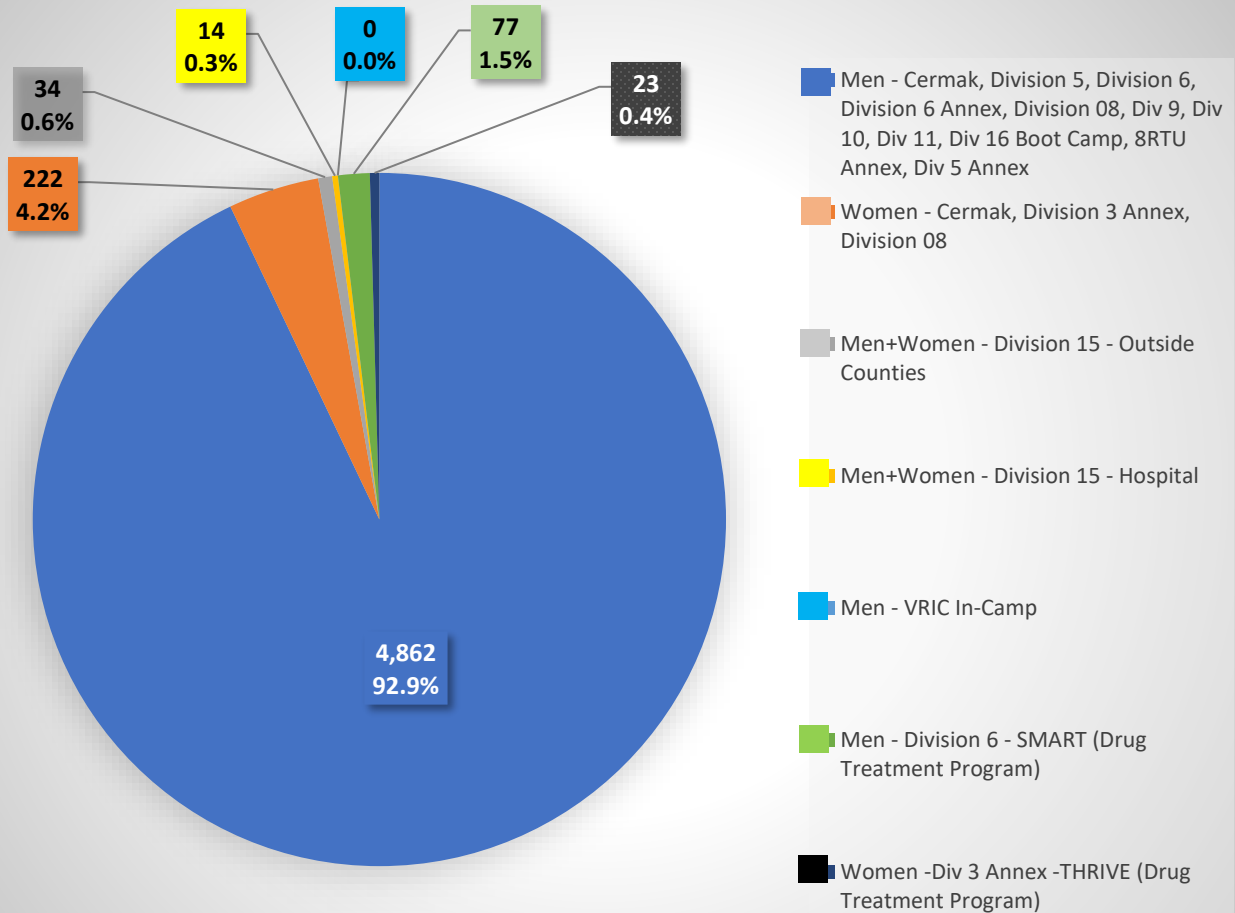

# Sheriff's Daily Report

12/22/2022

Under the Custody of the Sheriff	
Total Male and Female	7,187
Jail Population	5,232
Community Corrections	1,955

## Jail Population - Behind the Walls

# Sheriff's Daily Report

12/22/2022