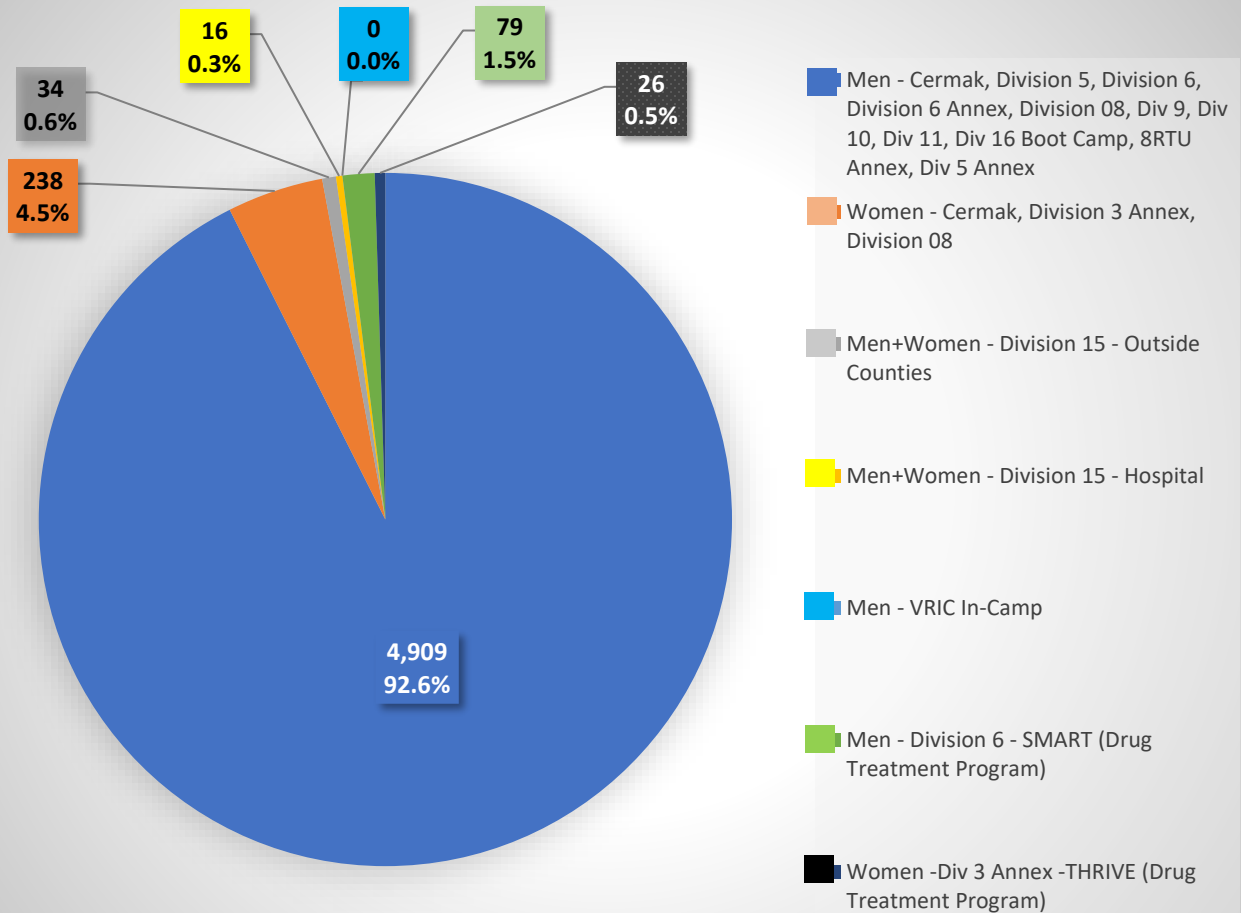

Sheriff's Daily Report

12/21/2022

Under the Custody of the Sheriff	
Total Male and Female	7,260
Jail Population	5,302
Community Corrections	1,958

Jail Population - Behind the Walls

Sheriff's Daily Report

12/21/2022

CCSO Population Demographics