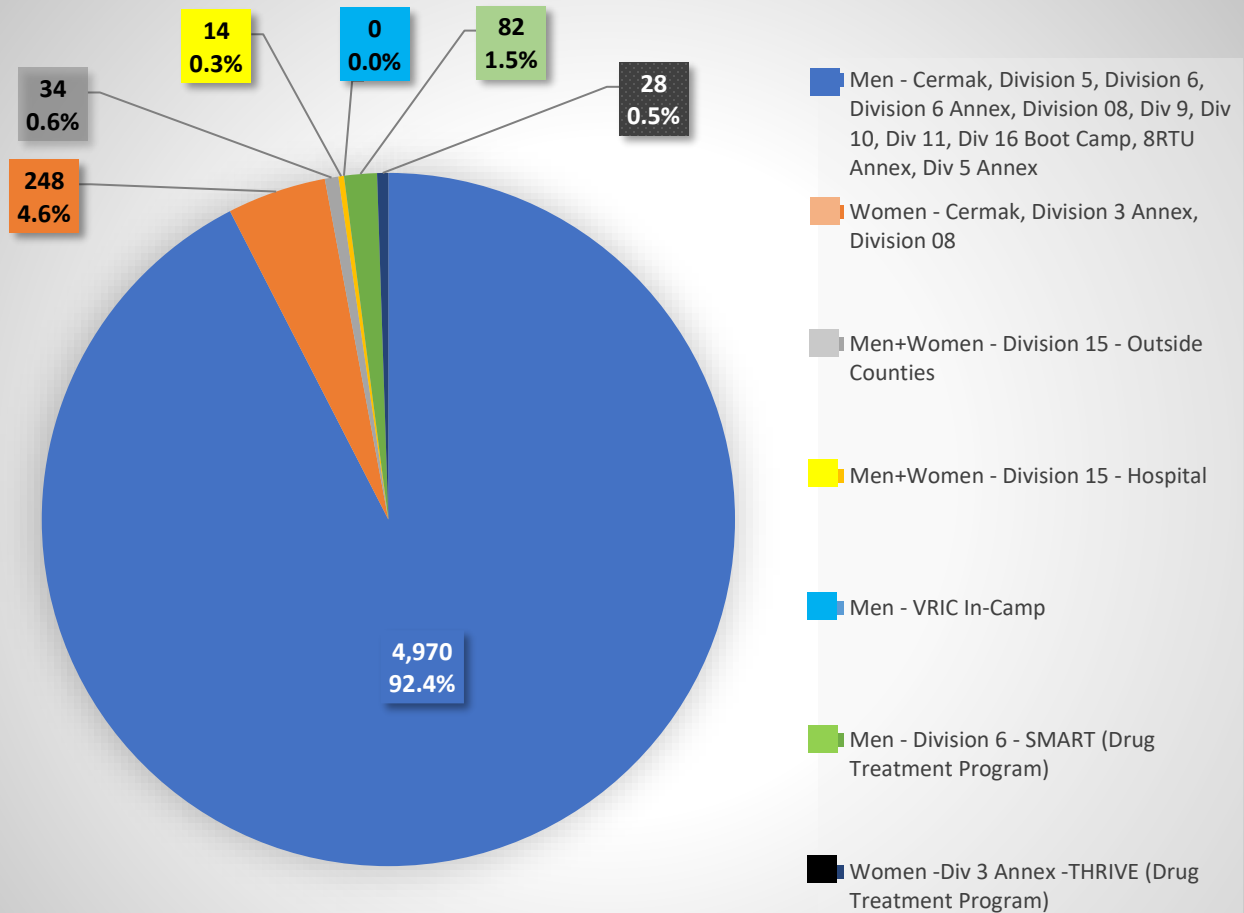

Sheriff's Daily Report

12/19/2022

Under the Custody of the Sheriff	
Total Male and Female	7,338
Jail Population	5,376
Community Corrections	1,962

Jail Population - Behind the Walls

Sheriff's Daily Report

12/19/2022

CCSO Population Demographics