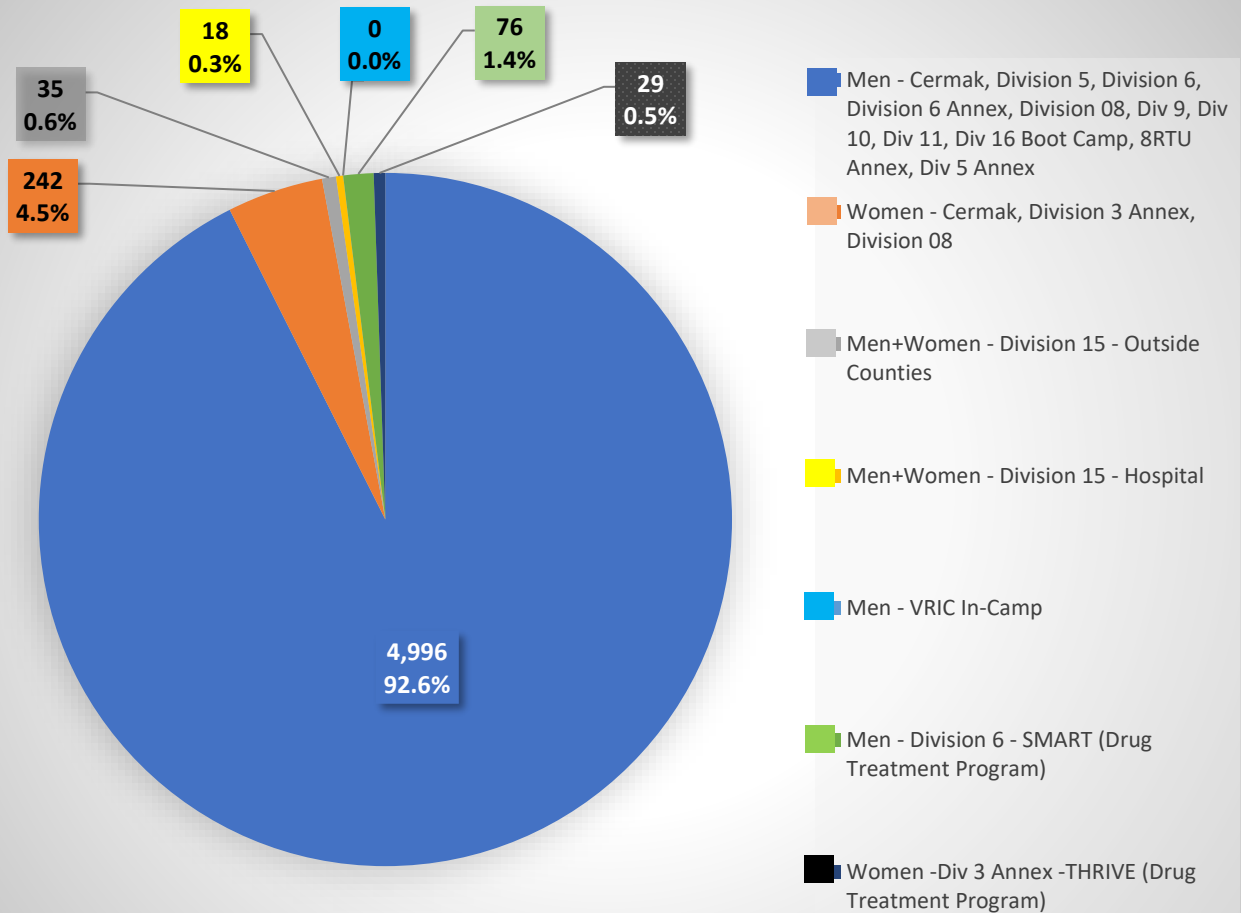

Sheriff's Daily Report

12/14/2022

Under the Custody of the Sheriff	
Total Male and Female	7,361
Jail Population	5,396
Community Corrections	1,965

Jail Population - Behind the Walls

Sheriff's Daily Report

12/14/2022

CCSO Population Demographics