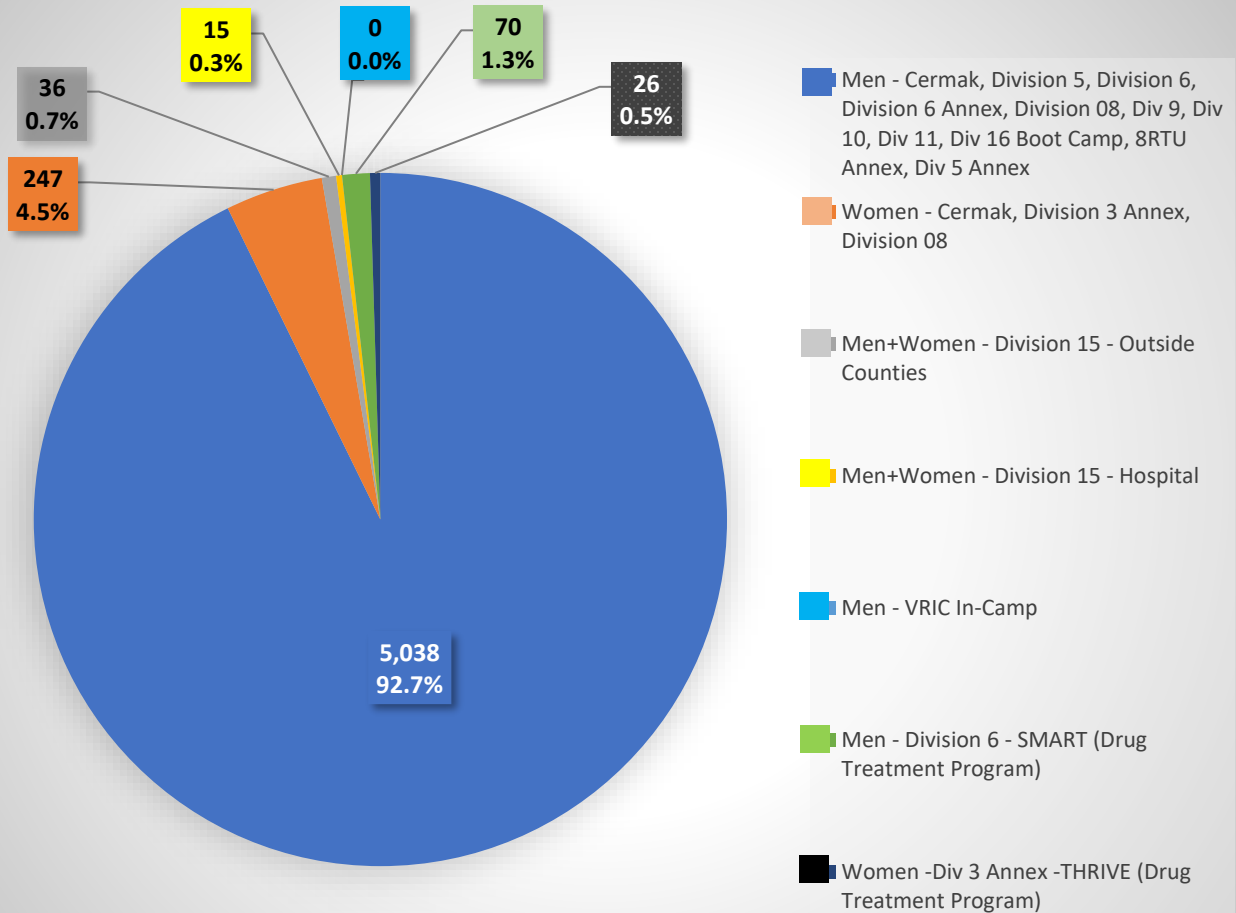

Sheriff's Daily Report

12/13/2022

Under the Custody of the Sheriff	
Total Male and Female	7,411
Jail Population	5,432
Community Corrections	1,979

Jail Population - Behind the Walls

Sheriff's Daily Report

12/13/2022

CCSO Population Demographics