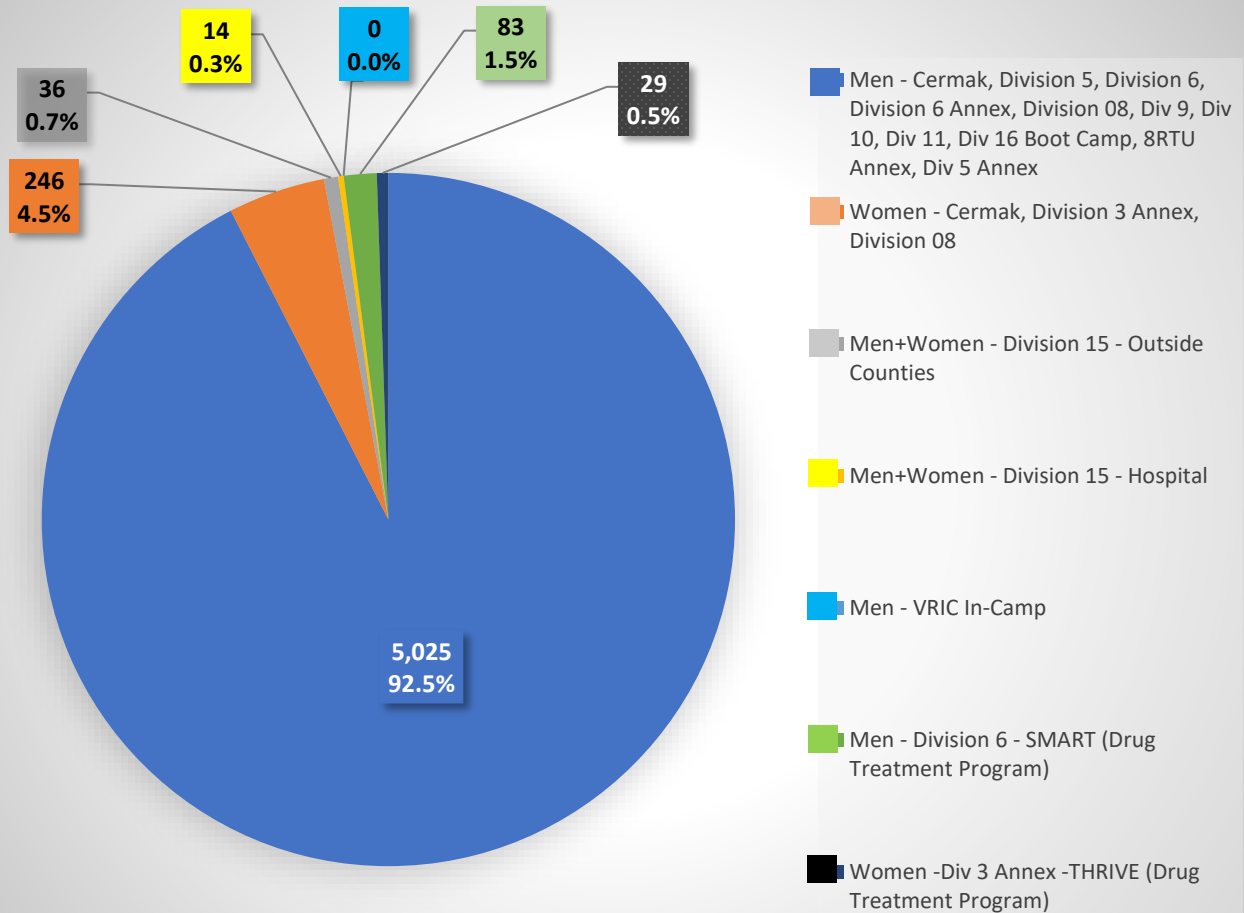

# Sheriff's Daily Report

## 12/12/2022

Under the Custody of the Sheriff	
<b>Total Male and Female</b>	<b>7,420</b>
Jail Population	5,433
Community Corrections	1,987

### Jail Population - Behind the Walls

Sheriff's Daily Report

12/12/2022

CCSO Population Demographics