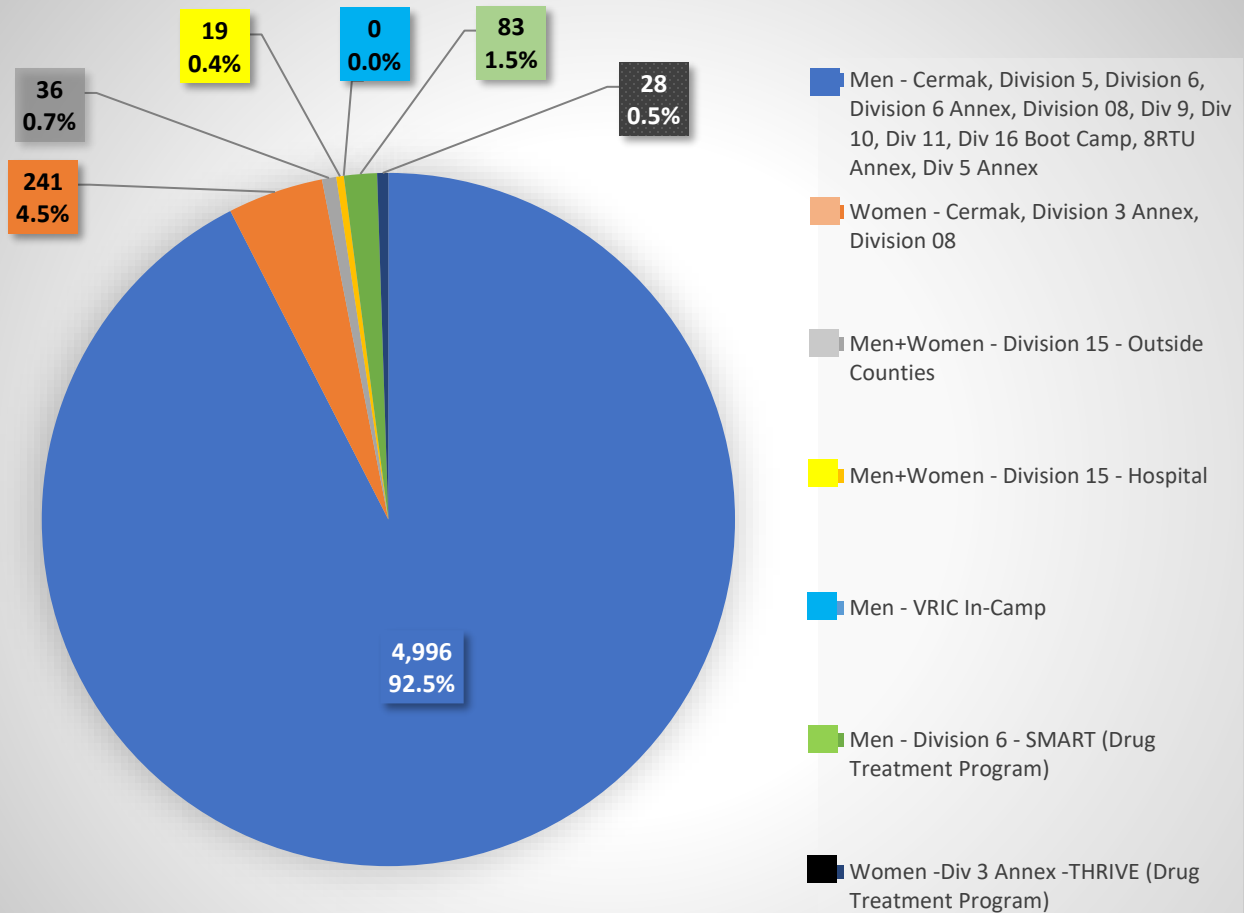

Sheriff's Daily Report

12/11/2022

Under the Custody of the Sheriff	
Total Male and Female	7,386
Jail Population	5,403
Community Corrections	1,983

Jail Population - Behind the Walls

Sheriff's Daily Report

12/11/2022

CCSO Population Demographics