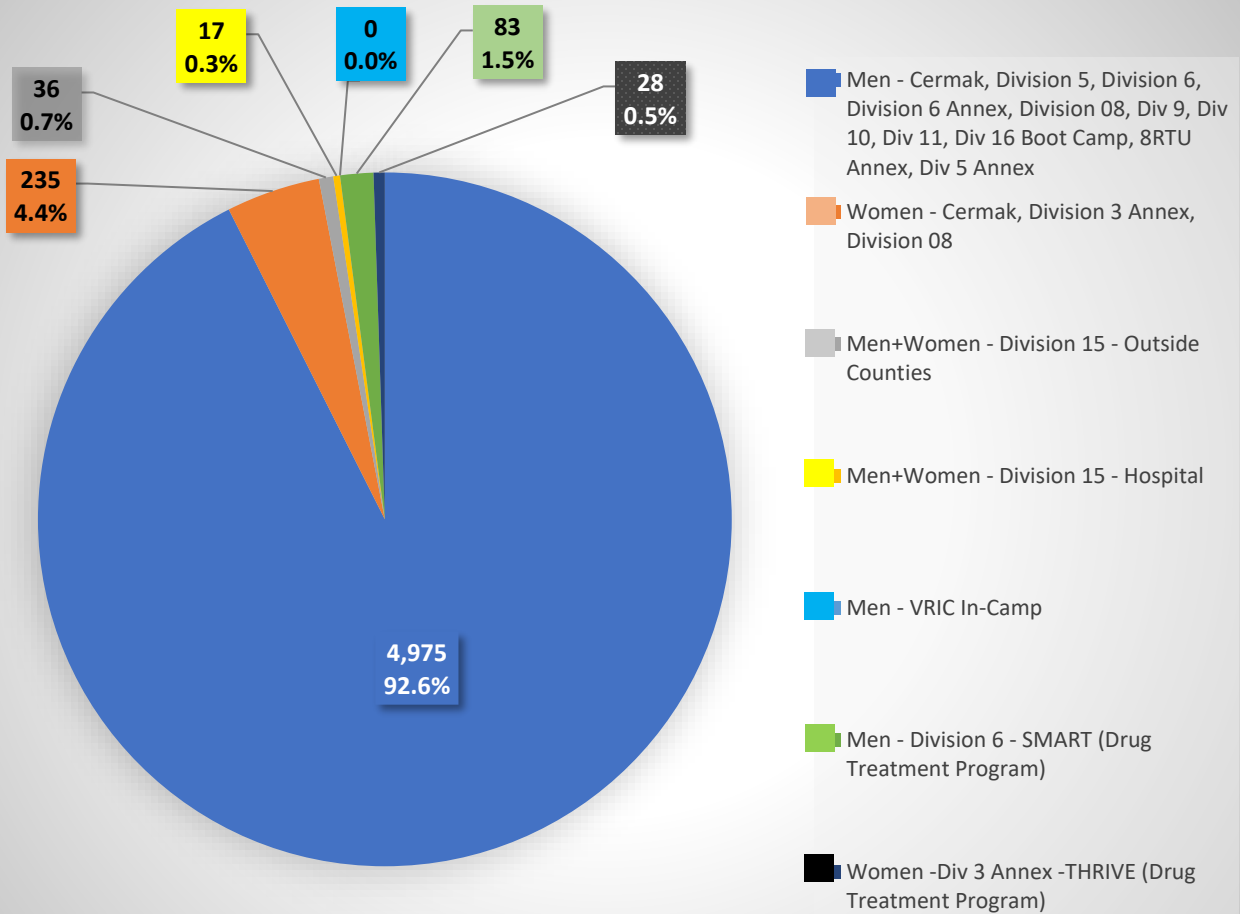

Sheriff's Daily Report

12/10/2022

Under the Custody of the Sheriff	
Total Male and Female	7,350
Jail Population	5,374
Community Corrections	1,976

Jail Population - Behind the Walls

Sheriff's Daily Report

12/10/2022

CCSO Population Demographics

In Confinement

Gender Distribution

Race Distribution

Age Distribution

Community Corrections

Gender Distribution

Race Distribution

Age Distribution