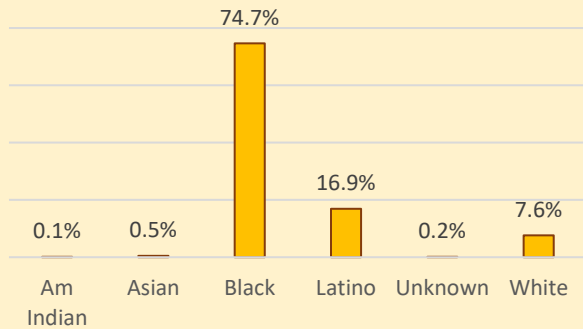

Sheriff's Daily Report

12/10/2022

Under the Custody of the Sheriff	
Total Male and Female	7,350
Jail Population	5,374
Community Corrections	1,976

Jail Population - Behind the Walls

Sheriff's Daily Report

12/10/2022

CCSO Population Demographics

In Confinement

Gender Distribution

Race Distribution

Age Distribution

Community Corrections

Gender Distribution

Race Distribution

Age Distribution