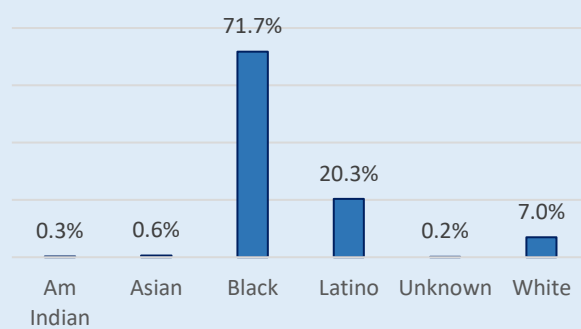

Sheriff's Daily Report

12/10/2022

Under the Custody of the Sheriff	
Total Male and Female	7,350
Jail Population	5,374
Community Corrections	1,976

Jail Population - Behind the Walls

Sheriff's Daily Report

12/10/2022

CCSO Population Demographics

In Confinement

Gender Distribution

Race Distribution

Age Distribution

Community Corrections

Gender Distribution

Race Distribution

Age Distribution