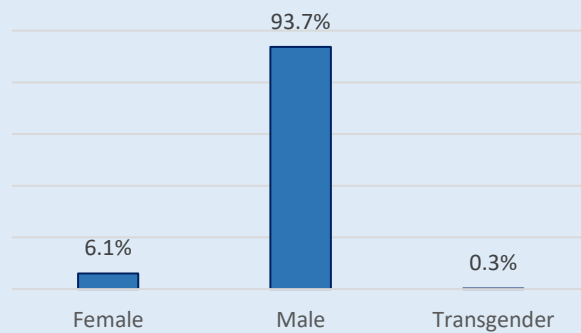

Sheriff's Daily Report

12/10/2022

Under the Custody of the Sheriff	
Total Male and Female	7,350
Jail Population	5,374
Community Corrections	1,976

Jail Population - Behind the Walls

Sheriff's Daily Report

12/10/2022

CCSO Population Demographics

In Confinement

Gender Distribution

Race Distribution

Age Distribution

Community Corrections

Gender Distribution

Race Distribution

Age Distribution