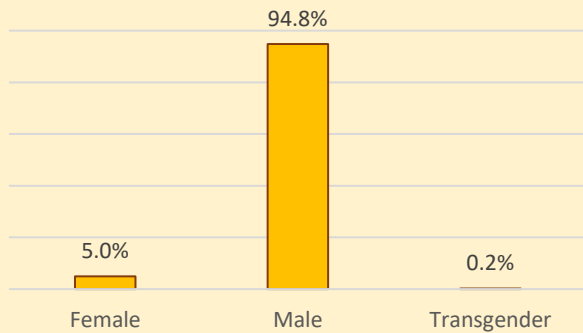

Sheriff's Daily Report

12/10/2022

Under the Custody of the Sheriff	
Total Male and Female	7,350
Jail Population	5,374
Community Corrections	1,976

Jail Population - Behind the Walls

Sheriff's Daily Report

12/10/2022

CCSO Population Demographics

In Confinement

Gender Distribution

Race Distribution

Age Distribution

Community Corrections

Gender Distribution

Race Distribution

Age Distribution