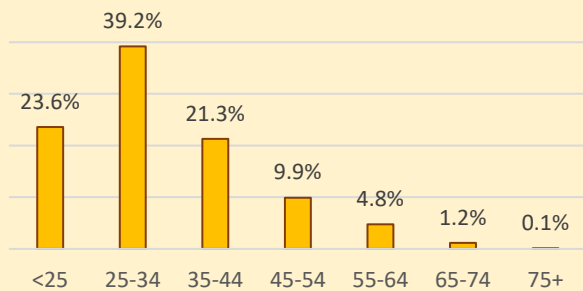

Sheriff's Daily Report

12/10/2022

Under the Custody of the Sheriff	
Total Male and Female	7,350
Jail Population	5,374
Community Corrections	1,976

Jail Population - Behind the Walls

Sheriff's Daily Report

12/10/2022

CCSO Population Demographics

In Confinement

Gender Distribution

Race Distribution

Age Distribution

Community Corrections

Gender Distribution

Race Distribution

Age Distribution