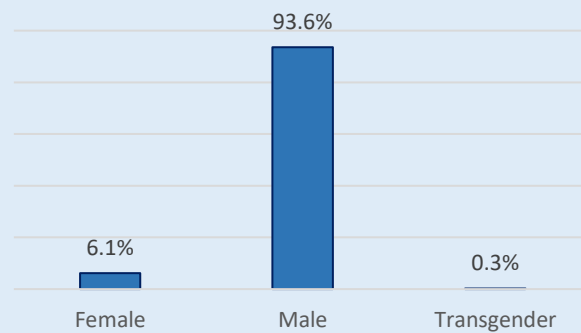

Sheriff's Daily Report

12/9/2022

Under the Custody of the Sheriff	
Total Male and Female	7,370
Jail Population	5,398
Community Corrections	1,972

Jail Population - Behind the Walls

Sheriff's Daily Report

12/9/2022

CCSO Population Demographics

In Confinement

Gender Distribution

Race Distribution

Age Distribution

Community Corrections

Gender Distribution

Race Distribution

Age Distribution