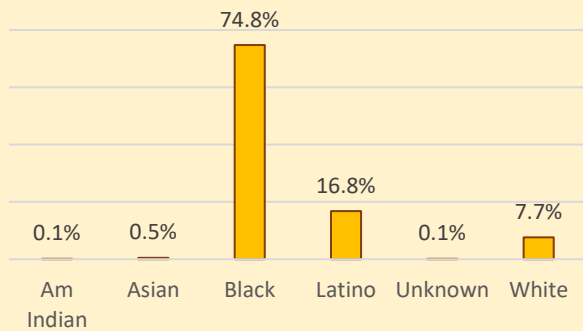

Sheriff's Daily Report

12/9/2022

Under the Custody of the Sheriff	
Total Male and Female	7,370
Jail Population	5,398
Community Corrections	1,972

Jail Population - Behind the Walls

Sheriff's Daily Report

12/9/2022

CCSO Population Demographics

In Confinement

Gender Distribution

Race Distribution

Age Distribution

Community Corrections

Gender Distribution

Race Distribution

Age Distribution