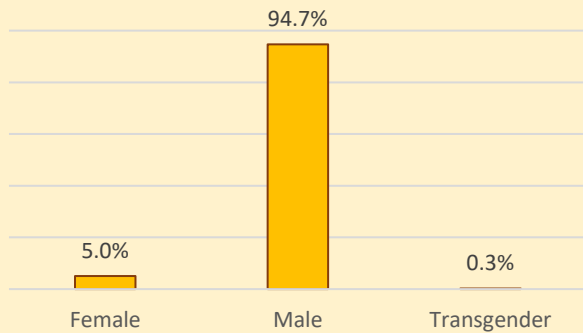

Sheriff's Daily Report

12/9/2022

Under the Custody of the Sheriff	
Total Male and Female	7,370
Jail Population	5,398
Community Corrections	1,972

Jail Population - Behind the Walls

Sheriff's Daily Report

12/9/2022

CCSO Population Demographics

In Confinement

Gender Distribution

Race Distribution

Age Distribution

Community Corrections

Gender Distribution

Race Distribution

Age Distribution