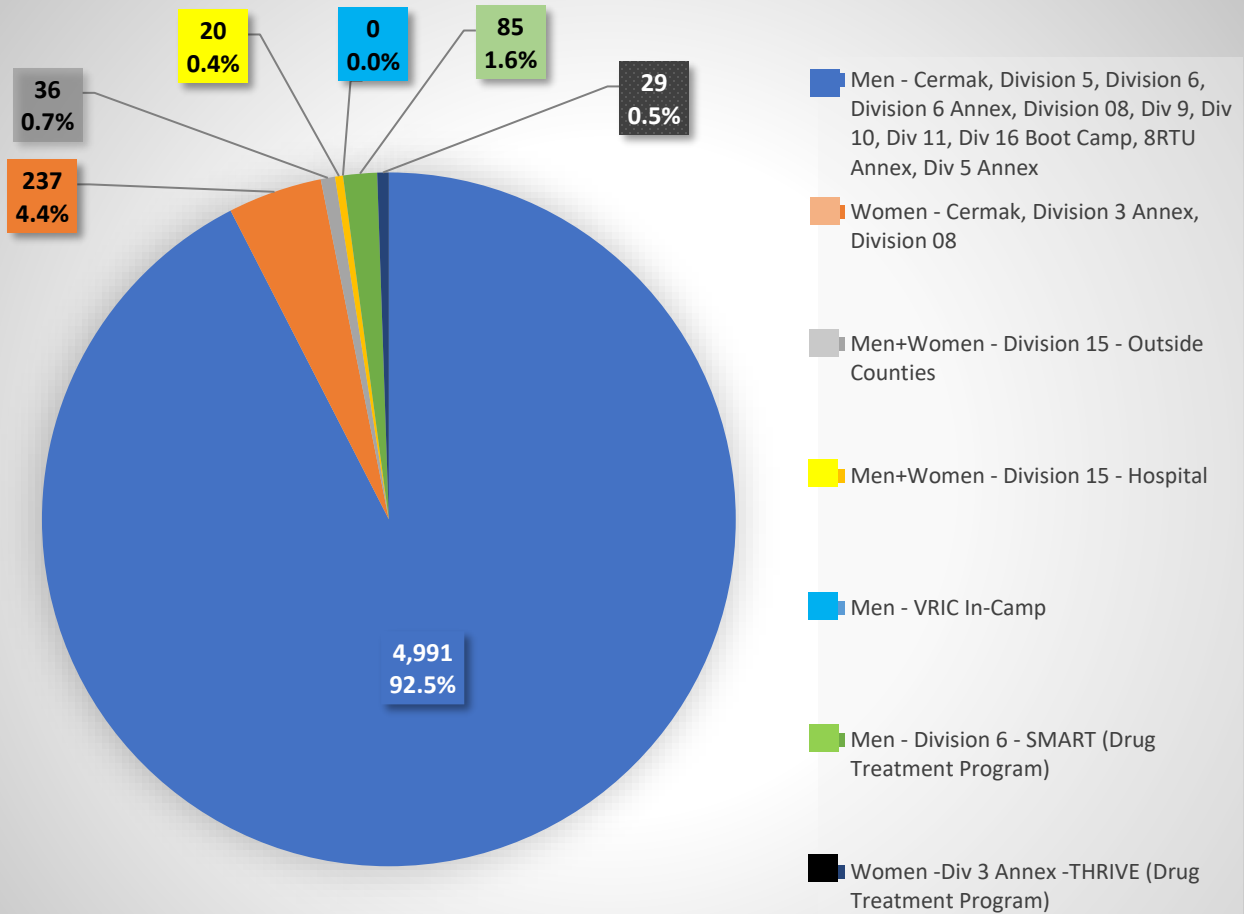

Sheriff's Daily Report

12/9/2022

Under the Custody of the Sheriff	
Total Male and Female	7,370
Jail Population	5,398
Community Corrections	1,972

Jail Population - Behind the Walls

Sheriff's Daily Report

12/9/2022

CCSO Population Demographics

In Confinement

Gender Distribution

Race Distribution

Age Distribution

Community Corrections

Gender Distribution

Race Distribution

Age Distribution