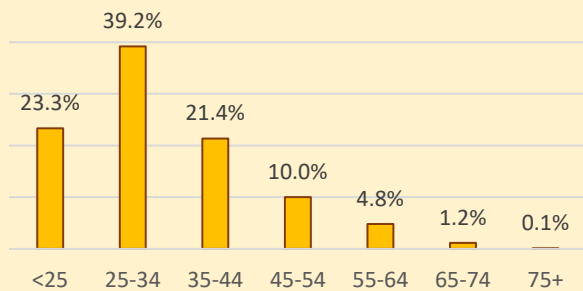

Sheriff's Daily Report

12/9/2022

Under the Custody of the Sheriff	
Total Male and Female	7,370
Jail Population	5,398
Community Corrections	1,972

Jail Population - Behind the Walls

Sheriff's Daily Report

12/9/2022

CCSO Population Demographics

In Confinement

Gender Distribution

Race Distribution

Age Distribution

Community Corrections

Gender Distribution

Race Distribution

Age Distribution