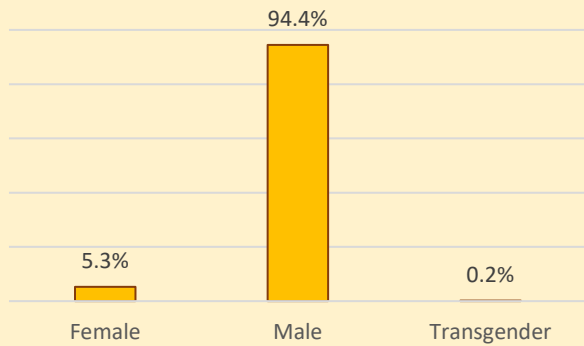

CCSO Population Demographics

In Confinement

Gender Distribution