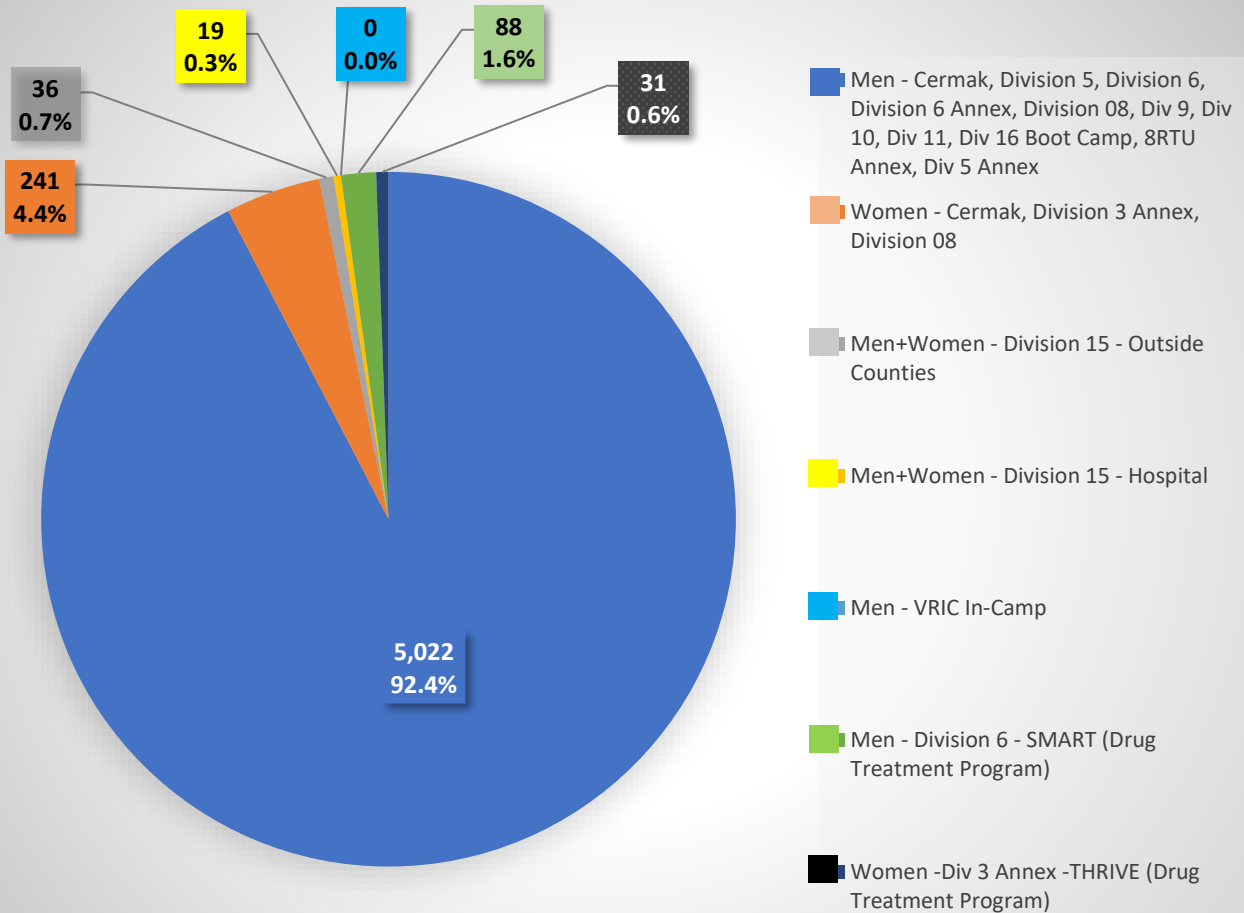

# Sheriff's Daily Report

12/7/2022

Under the Custody of the Sheriff	
Total Male and Female	7,431
Jail Population	5,437
Community Corrections	1,994

## Jail Population - Behind the Walls

#### Race Distribution

#### Age Distribution