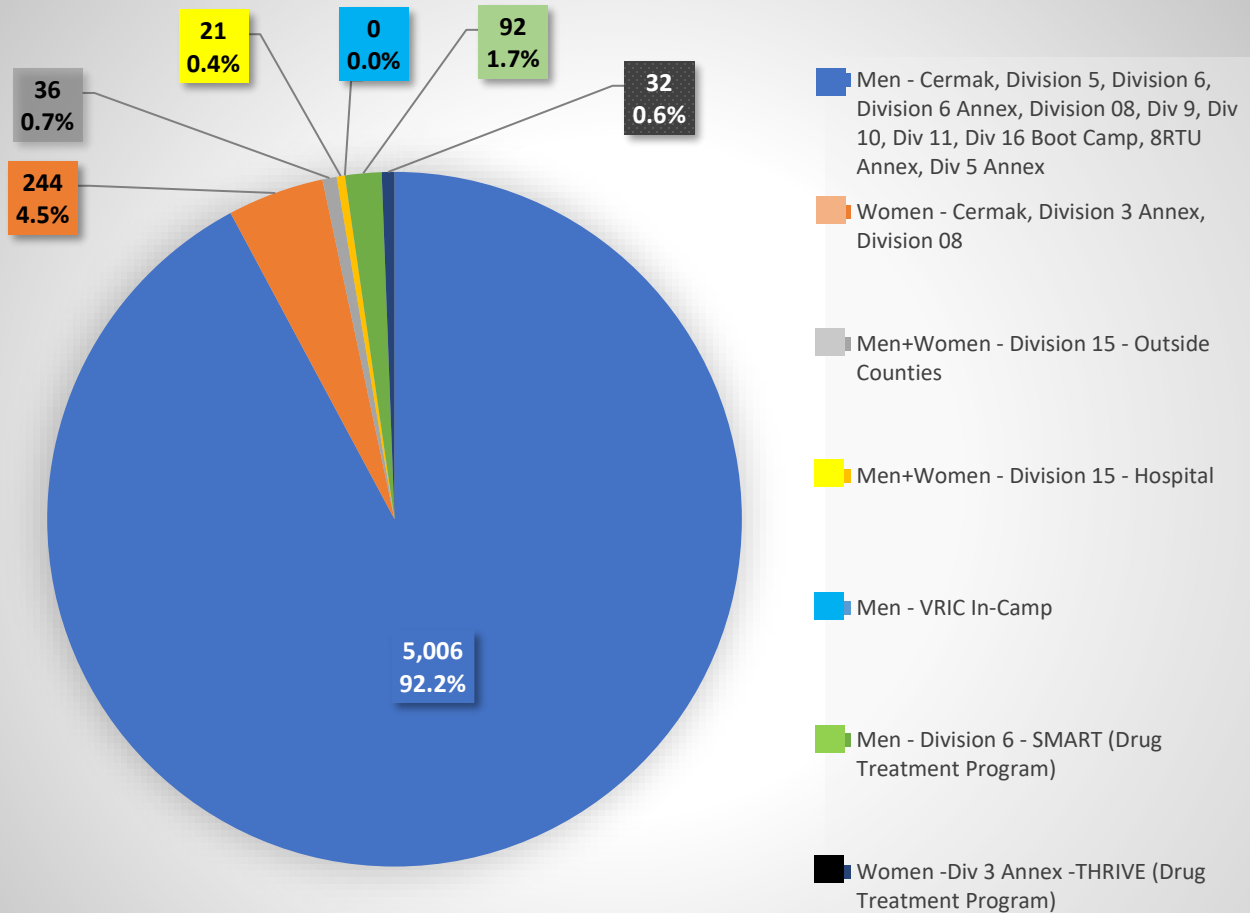

Sheriff's Daily Report

12/6/2022

| Under the Custody of the Sheriff | |
|----------------------------------|-------|
| Total Male and Female | 7,419 |
| Jail Population | 5,431 |
| Community Corrections | 1,988 |

Jail Population - Behind the Walls

Sheriff's Daily Report

12/6/2022

CCSO Population Demographics