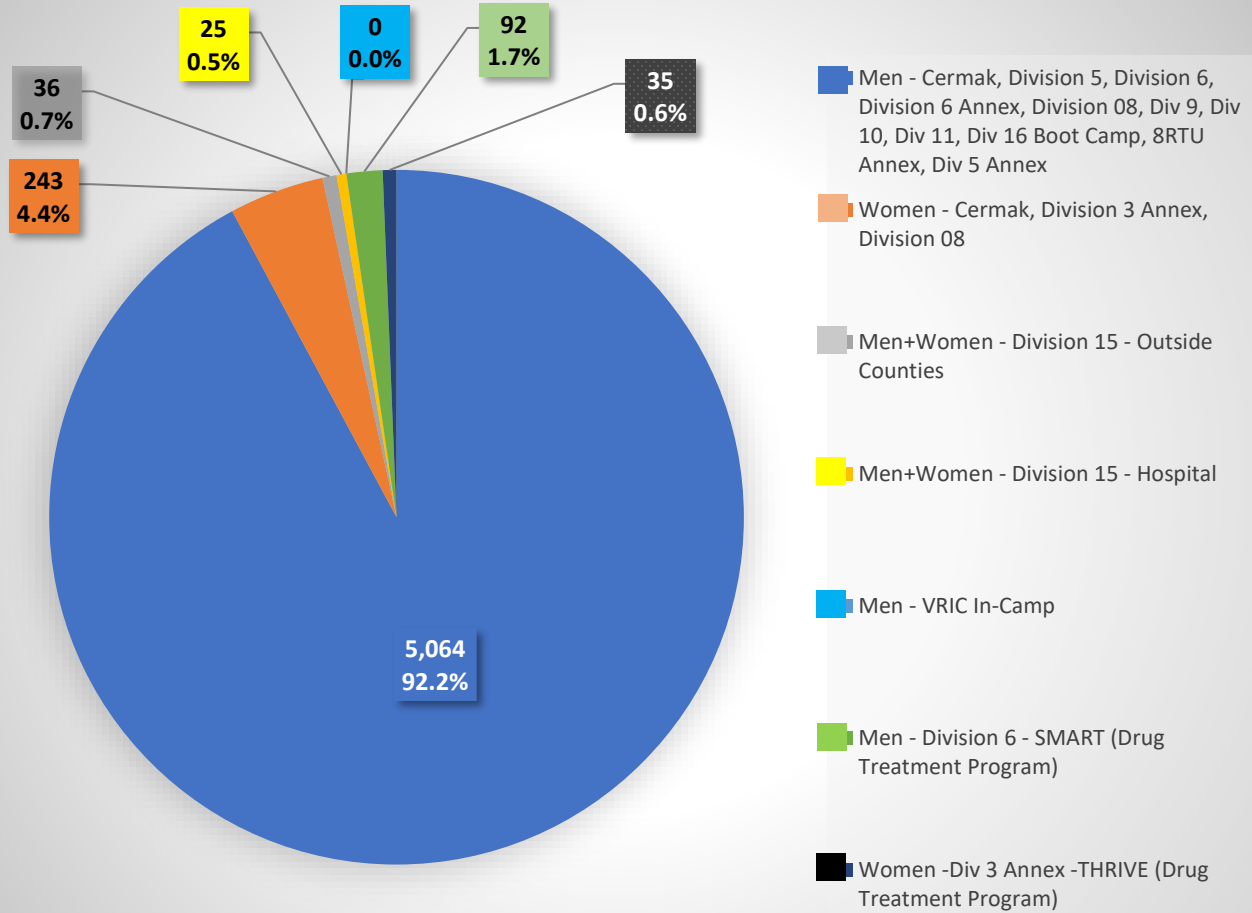

Sheriff's Daily Report

12/5/2022

Under the Custody of the Sheriff	
Total Male and Female	7,495
Jail Population	5,495
Community Corrections	2,000

Jail Population - Behind the Walls

Sheriff's Daily Report

12/5/2022

CCSO Population Demographics