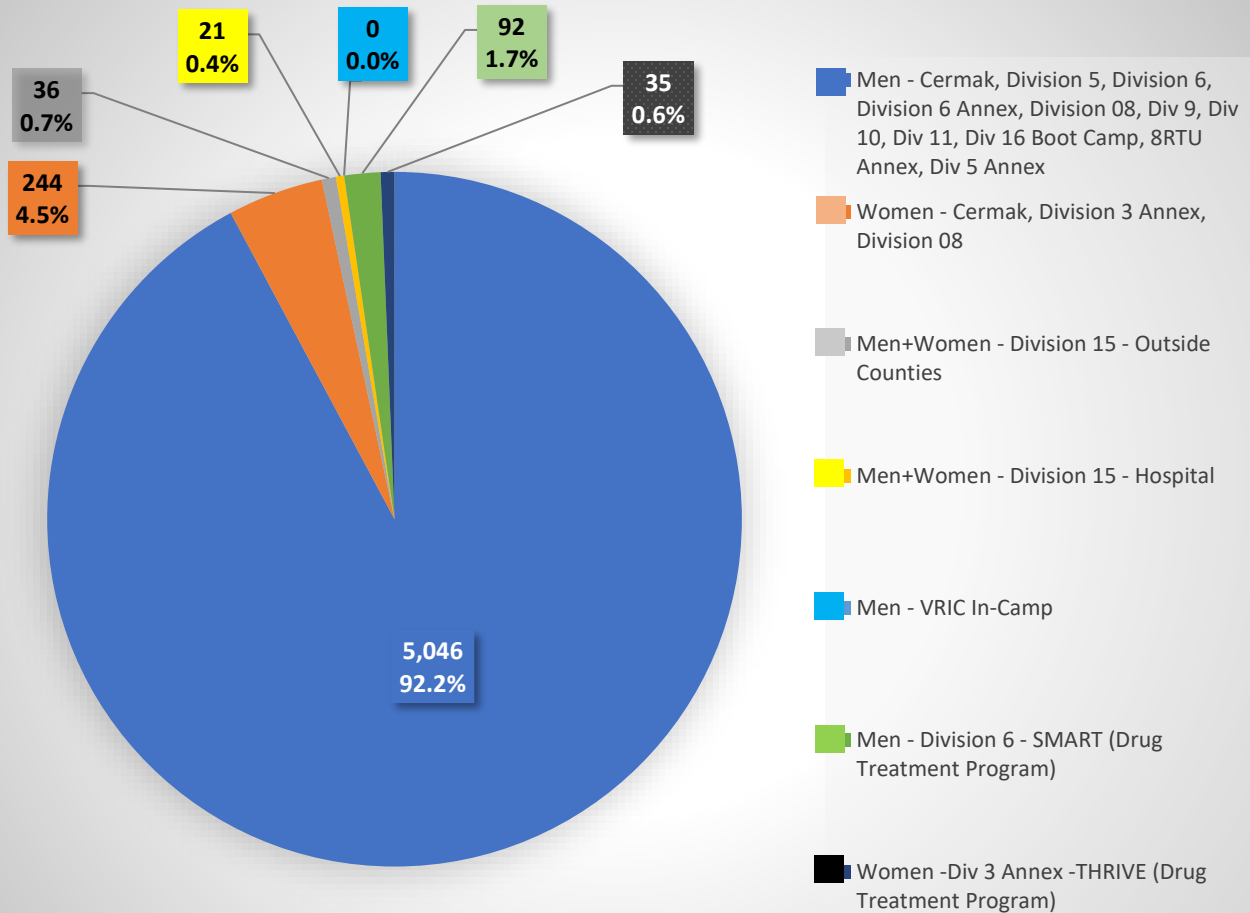

Sheriff's Daily Report

12/4/2022

Under the Custody of the Sheriff	
Total Male and Female	7,468
Jail Population	5,474
Community Corrections	1,994

Jail Population - Behind the Walls

Sheriff's Daily Report

12/4/2022

CCSO Population Demographics