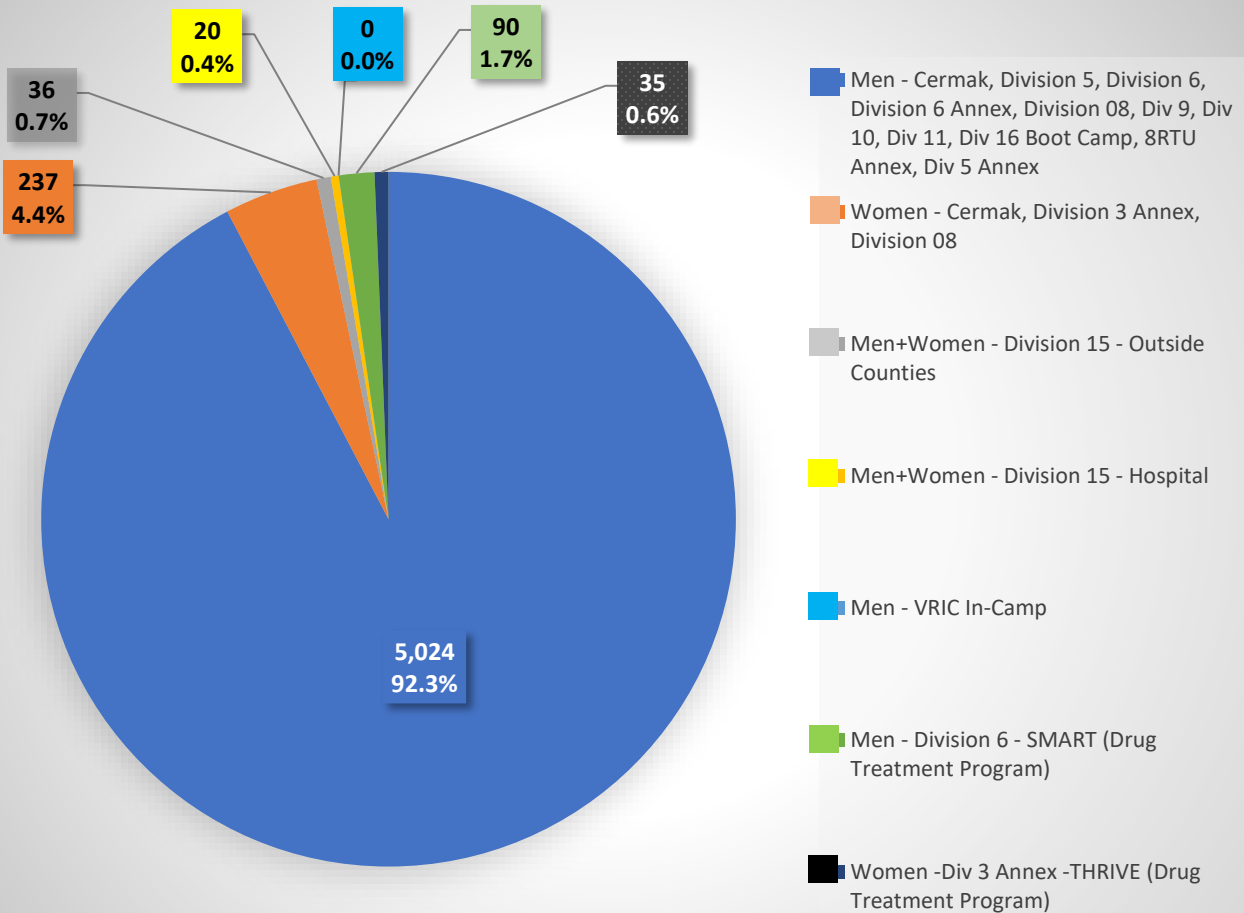

Sheriff's Daily Report

12/3/2022

Under the Custody of the Sheriff	
Total Male and Female	7,428
Jail Population	5,442
Community Corrections	1,986

Jail Population - Behind the Walls

Sheriff's Daily Report

12/3/2022

CCSO Population Demographics