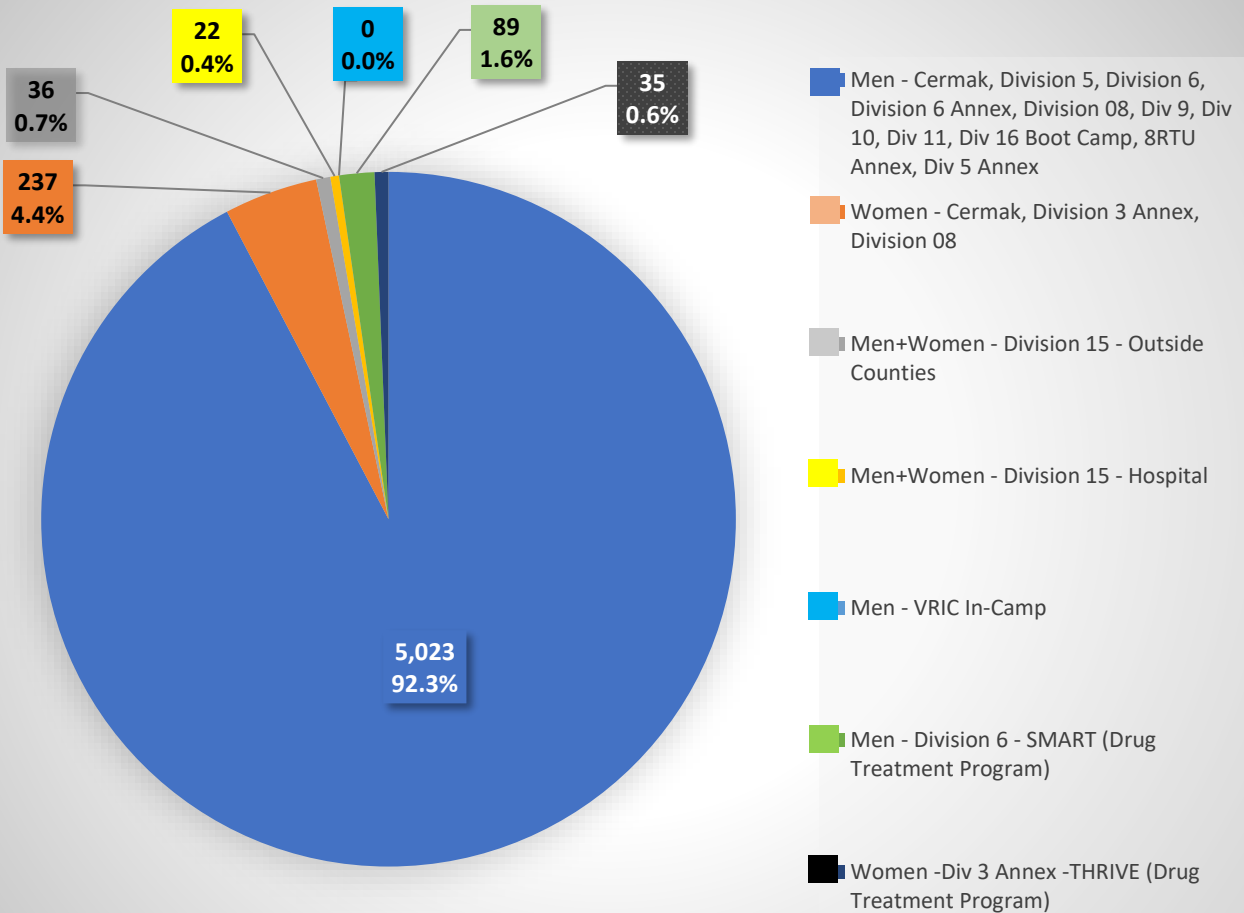

Sheriff's Daily Report

12/2/2022

Under the Custody of the Sheriff	
Total Male and Female	7,439
Jail Population	5,442
Community Corrections	1,997

Jail Population - Behind the Walls

Sheriff's Daily Report

12/2/2022

CCSO Population Demographics