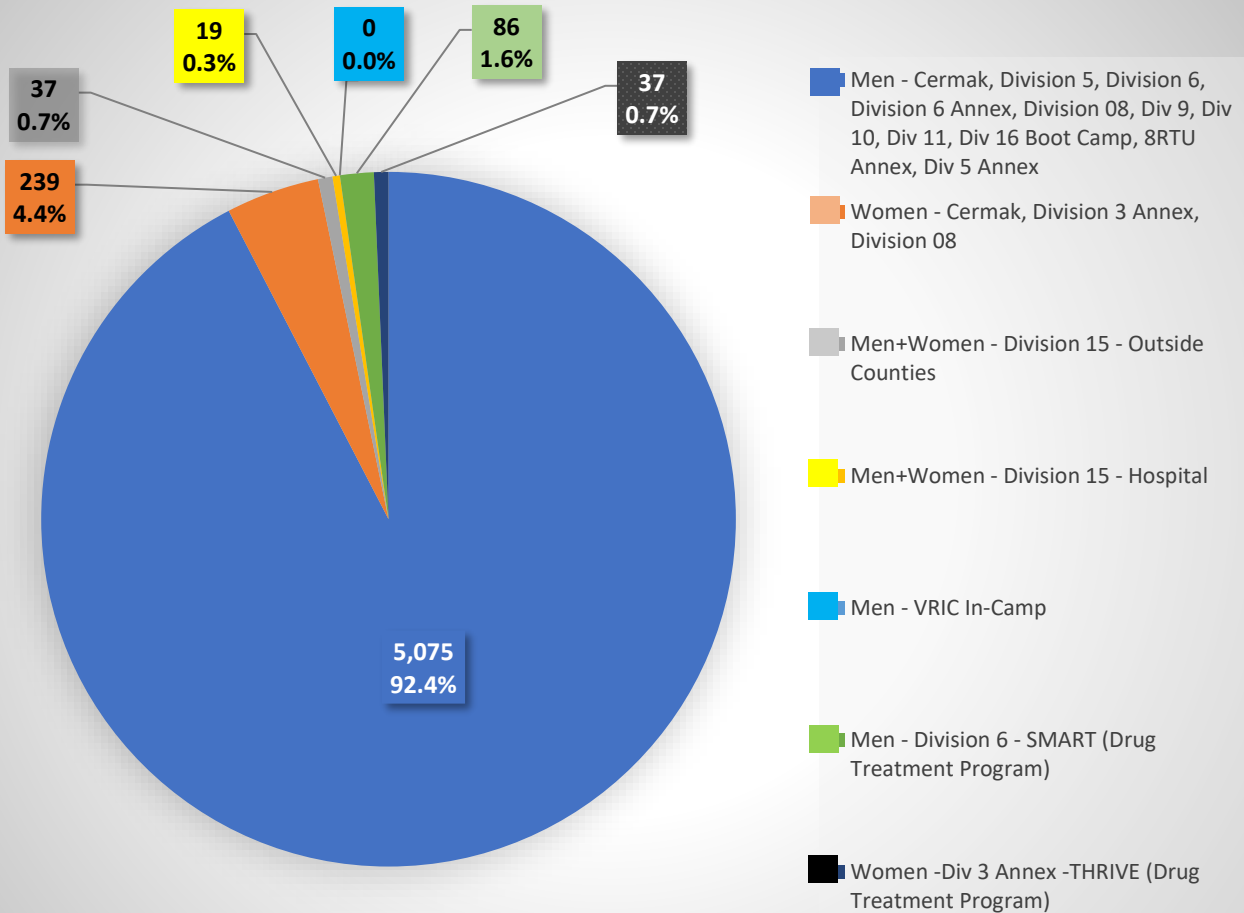

Sheriff's Daily Report

11/30/2022

Under the Custody of the Sheriff	
Total Male and Female	7,493
Jail Population	5,493
Community Corrections	2,000

Jail Population - Behind the Walls

Sheriff's Daily Report

11/30/2022

CCSO Population Demographics