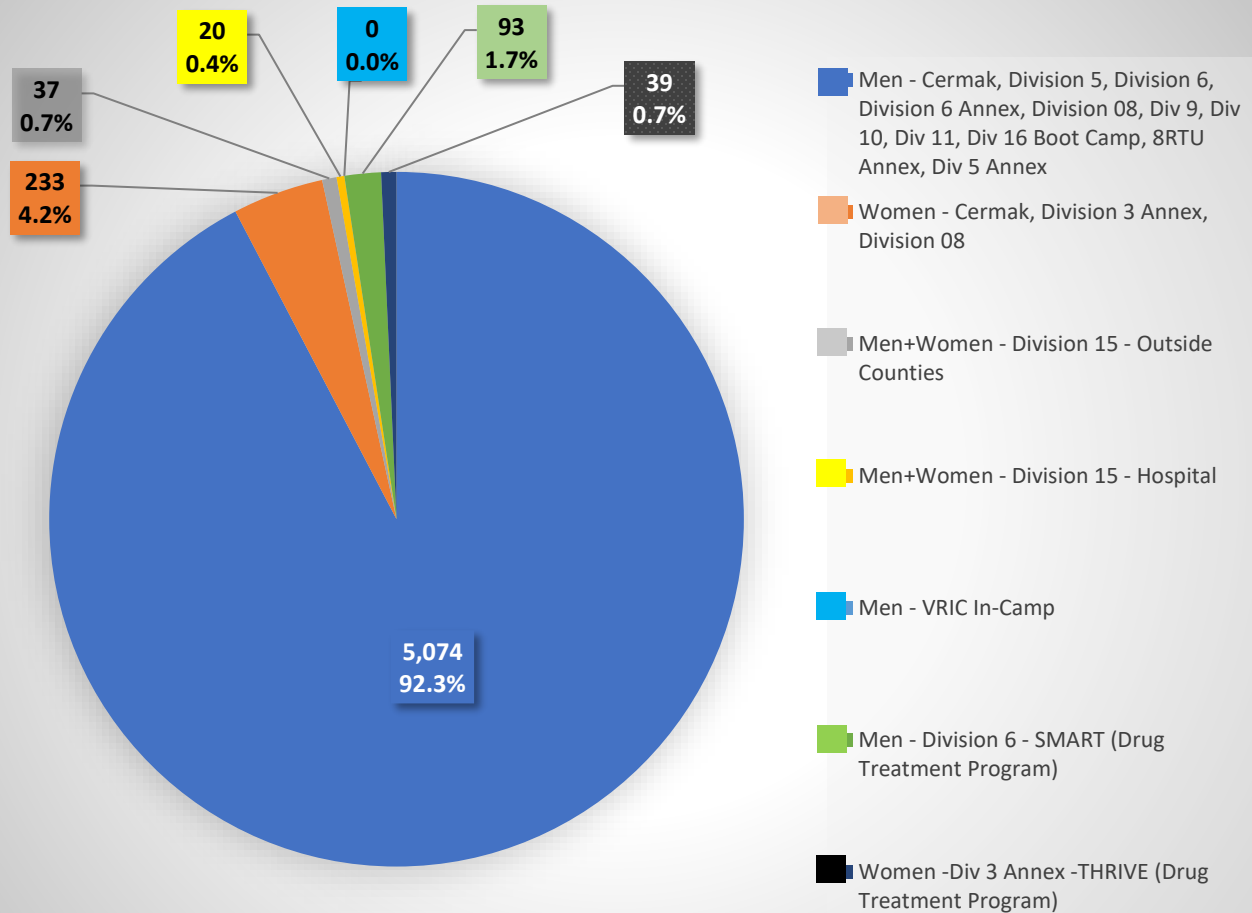

Sheriff's Daily Report

11/29/2022

Under the Custody of the Sheriff	
Total Male and Female	7,500
Jail Population	5,496
Community Corrections	2,004

Jail Population - Behind the Walls

Sheriff's Daily Report

11/29/2022

CCSO Population Demographics