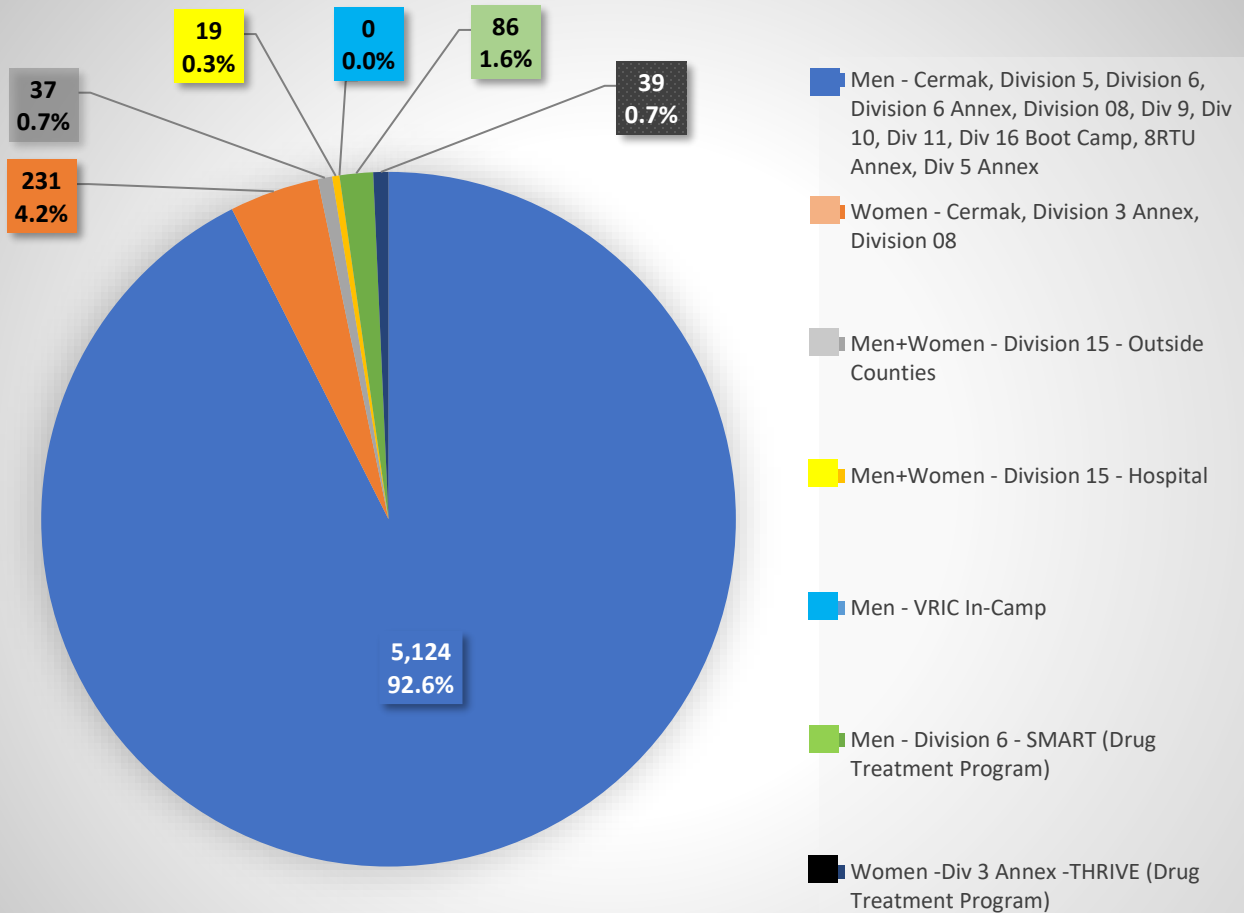

Sheriff's Daily Report

11/28/2022

Under the Custody of the Sheriff	
Total Male and Female	7,547
Jail Population	5,536
Community Corrections	2,011

Jail Population - Behind the Walls

Sheriff's Daily Report

11/28/2022

CCSO Population Demographics