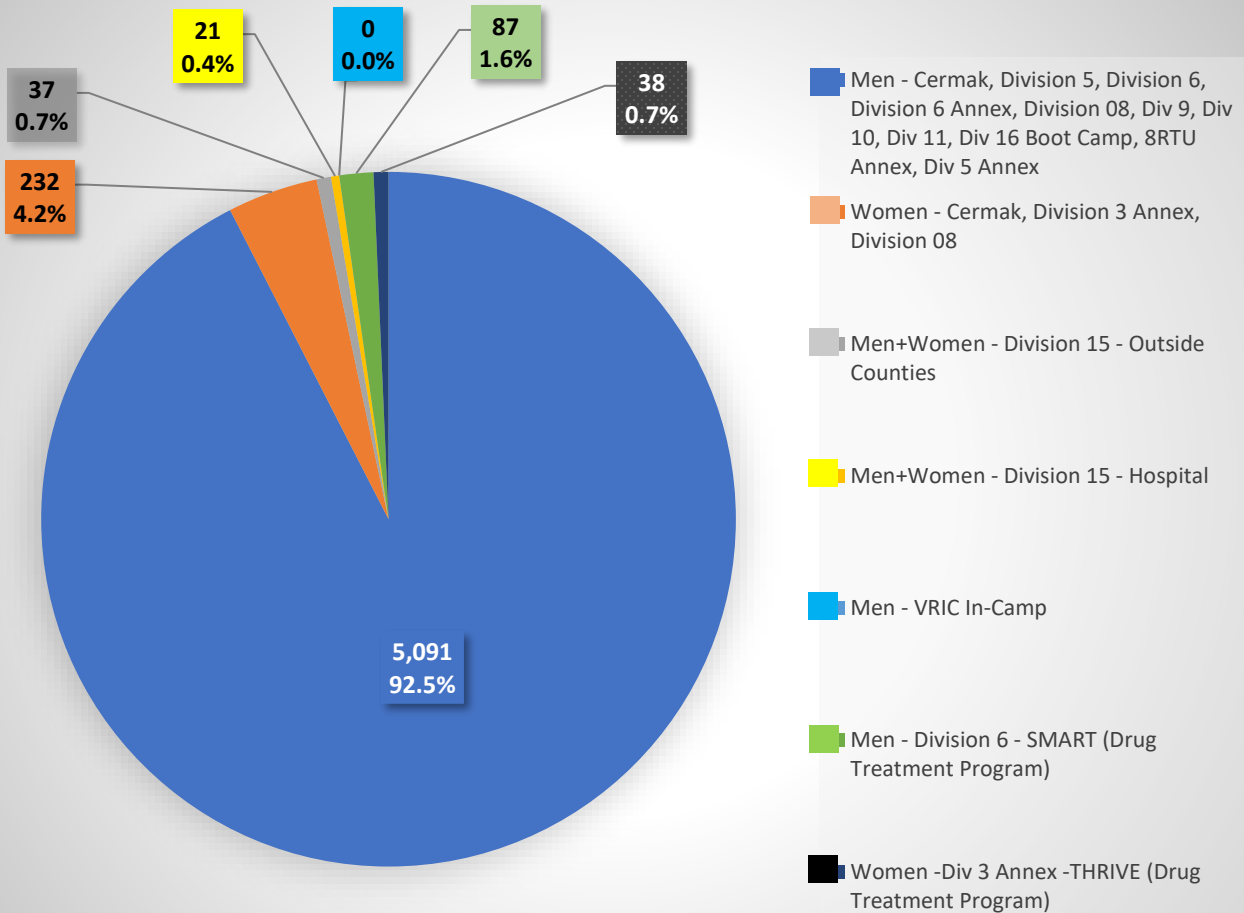

Sheriff's Daily Report

11/27/2022

Under the Custody of the Sheriff	
Total Male and Female	7,516
Jail Population	5,506
Community Corrections	2,010

Jail Population - Behind the Walls

Sheriff's Daily Report

11/27/2022

CCSO Population Demographics