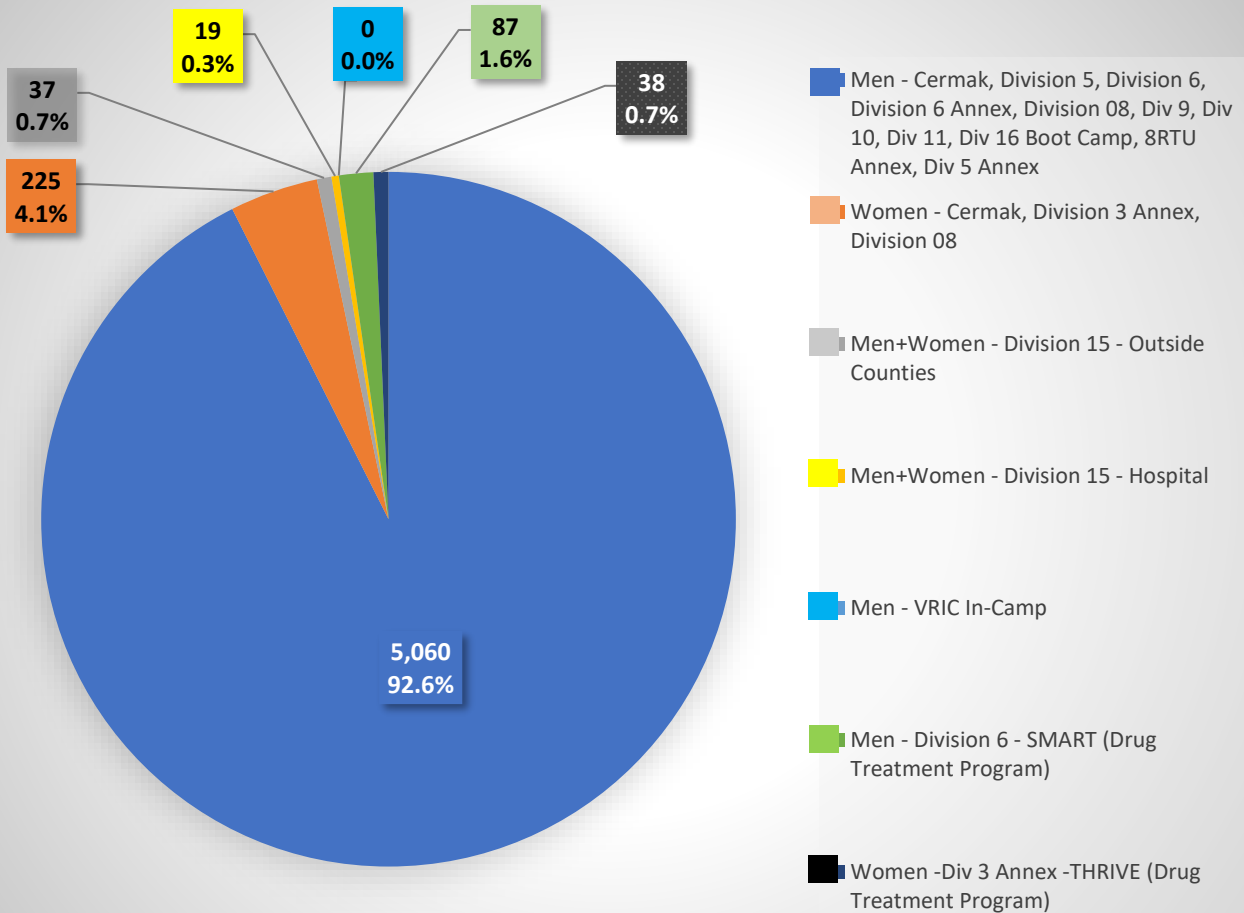

# Sheriff's Daily Report

11/26/2022

Under the Custody of the Sheriff	
Total Male and Female	7,472
Jail Population	5,466
Community Corrections	2,006

## Jail Population - Behind the Walls

## CCSO Population Demographics