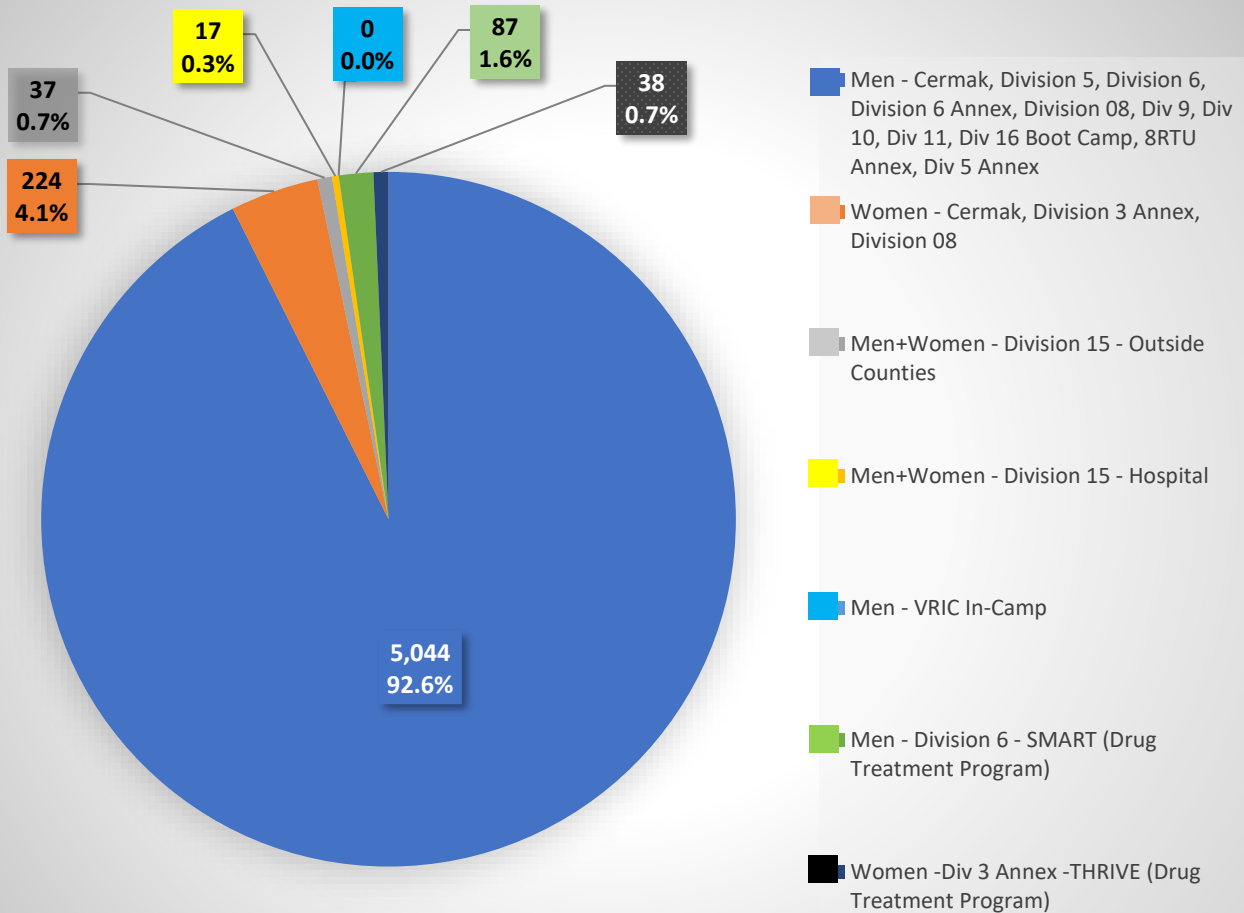

# Sheriff's Daily Report

11/25/2022

Under the Custody of the Sheriff	
Total Male and Female	7,455
Jail Population	5,447
Community Corrections	2,008

## Jail Population - Behind the Walls