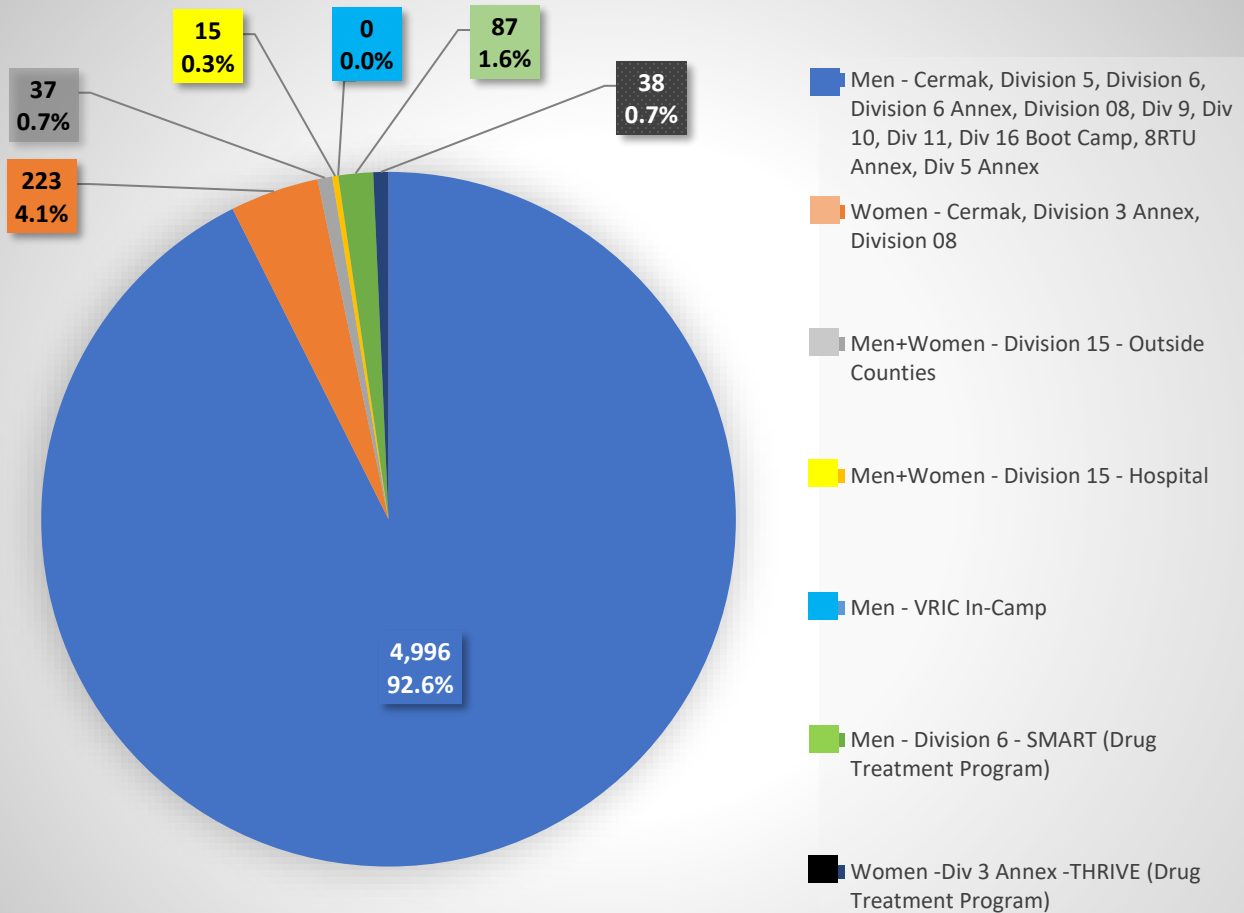

Sheriff's Daily Report

11/24/2022

Under the Custody of the Sheriff	
Total Male and Female	7,402
Jail Population	5,396
Community Corrections	2,006

Jail Population - Behind the Walls

Sheriff's Daily Report

11/24/2022

CCSO Population Demographics