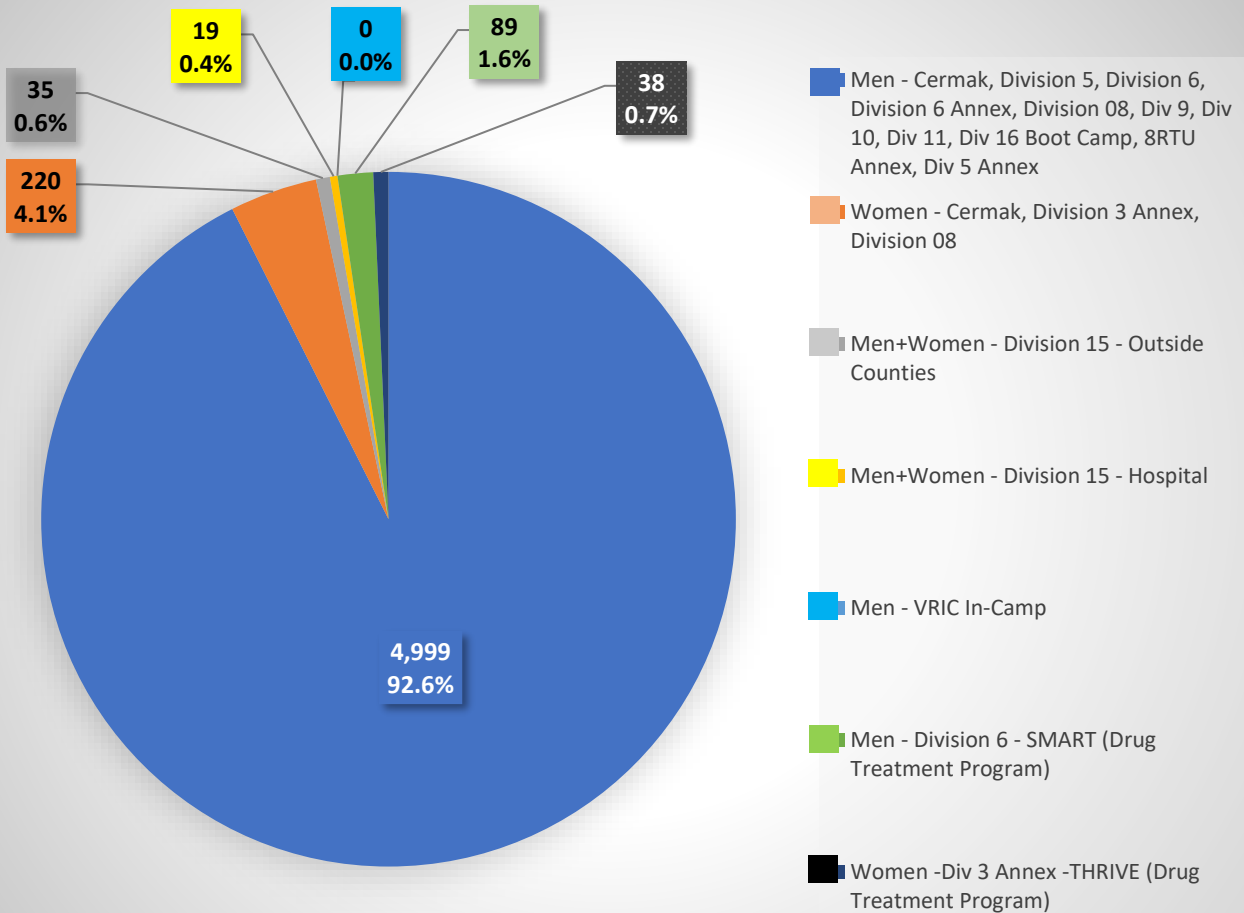

Sheriff's Daily Report

11/23/2022

Under the Custody of the Sheriff	
Total Male and Female	7,407
Jail Population	5,400
Community Corrections	2,007

Jail Population - Behind the Walls

Sheriff's Daily Report

11/23/2022

CCSO Population Demographics