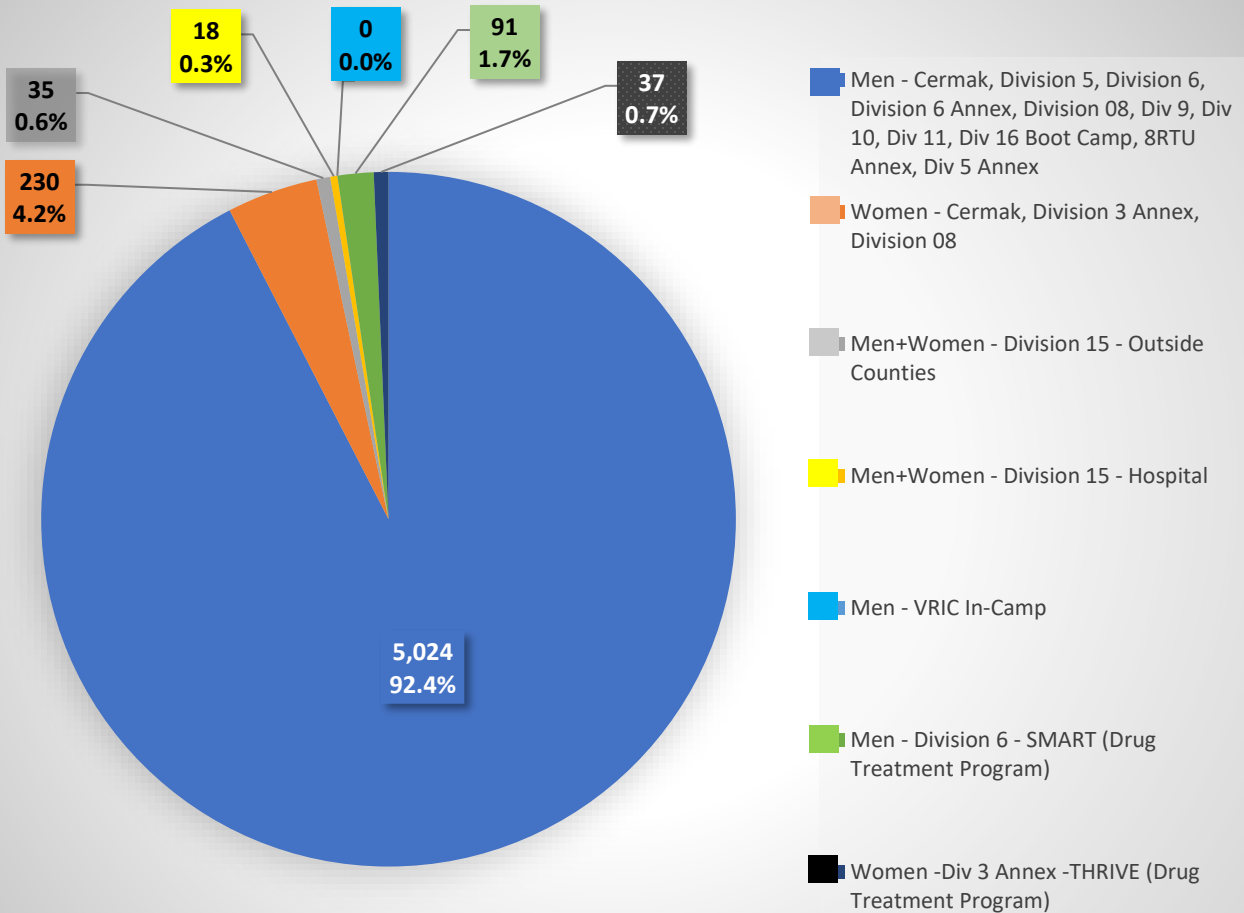

# Sheriff's Daily Report

11/22/2022

Under the Custody of the Sheriff	
Total Male and Female	7,440
Jail Population	5,435
Community Corrections	2,005

## Jail Population - Behind the Walls