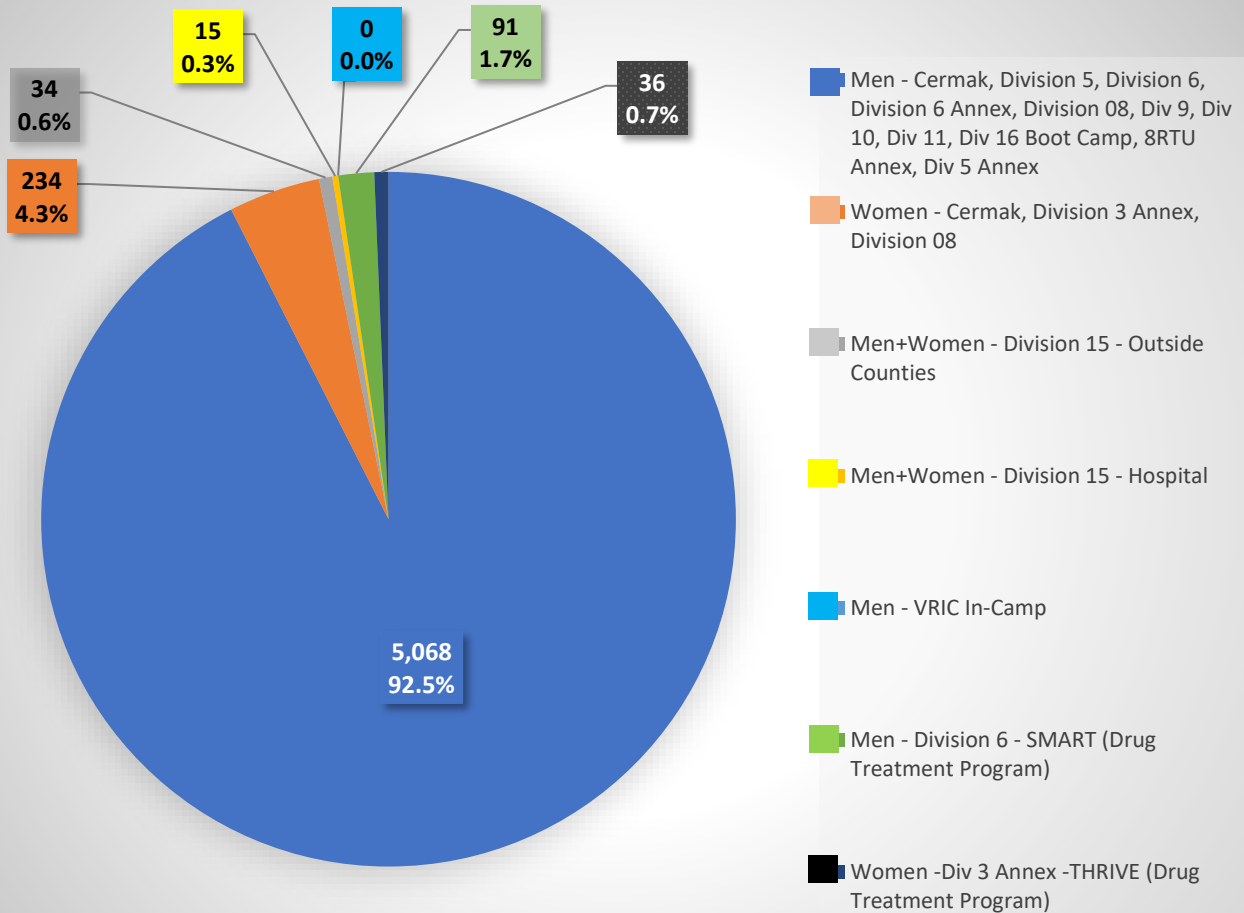

# Sheriff's Daily Report

11/21/2022

Under the Custody of the Sheriff	
Total Male and Female	7,491
Jail Population	5,478
Community Corrections	2,013

## Jail Population - Behind the Walls