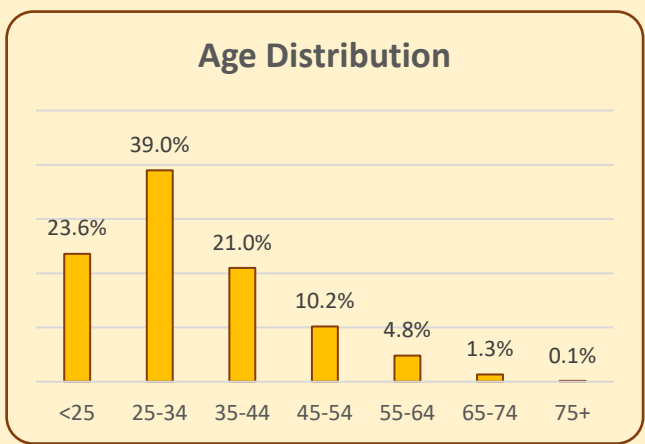

Sheriff's Daily Report

11/21/2022

CCSO Population Demographics

In Confinement