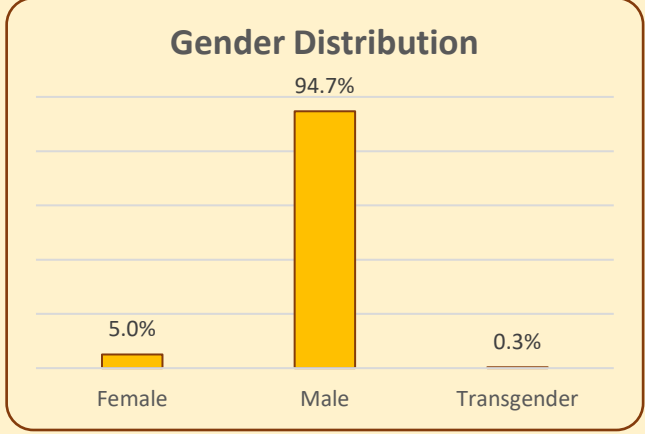

Sheriff's Daily Report

11/21/2022

CCSO Population Demographics

In Confinement