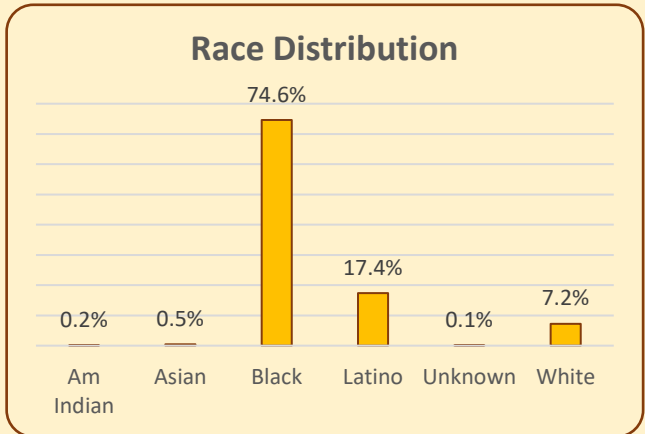

Sheriff's Daily Report

11/21/2022

CCSO Population Demographics

In Confinement