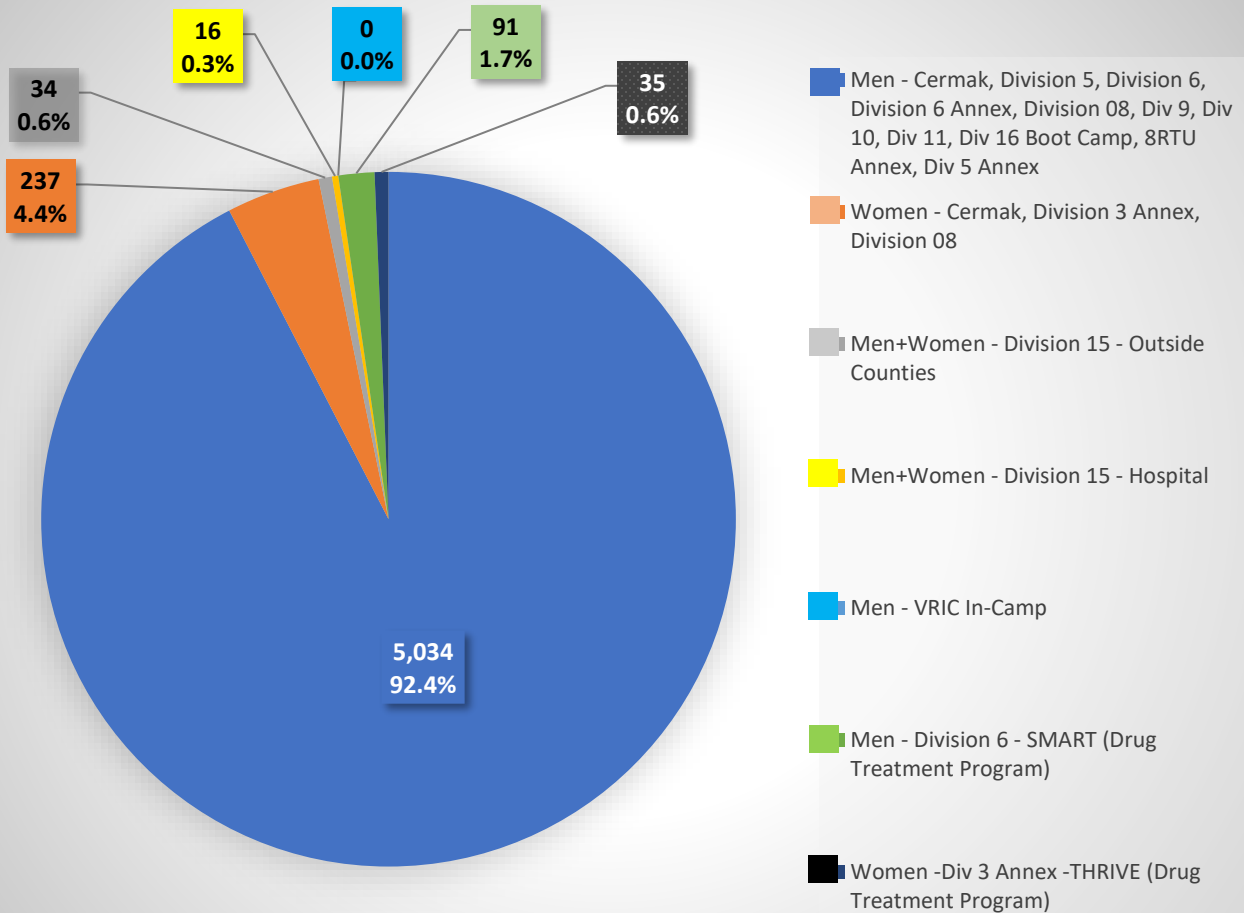

Sheriff's Daily Report

11/20/2022

Under the Custody of the Sheriff	
Total Male and Female	7,452
Jail Population	5,447
Community Corrections	2,005

Jail Population - Behind the Walls

Sheriff's Daily Report

11/20/2022

CCSO Population Demographics