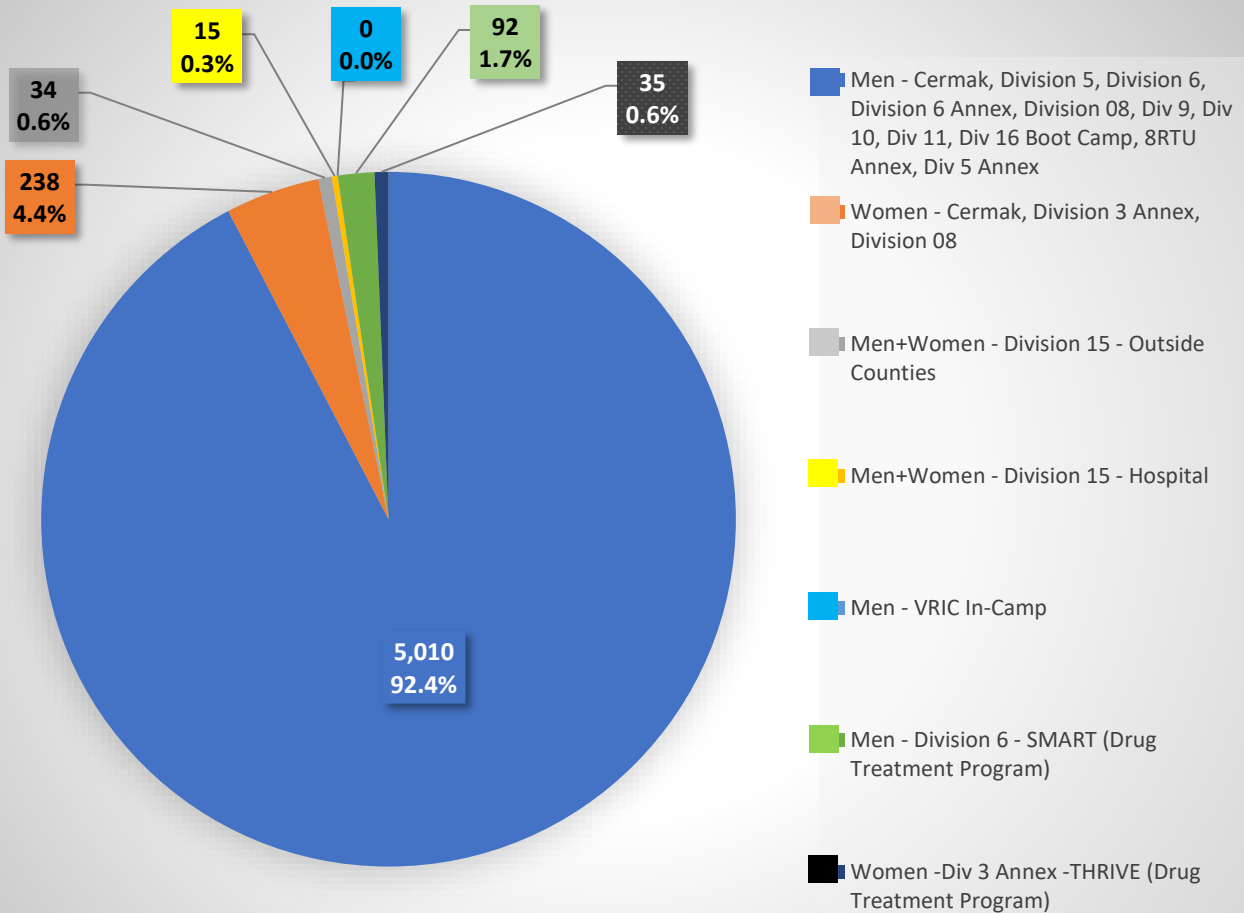

# Sheriff's Daily Report

11/19/2022

Under the Custody of the Sheriff	
Total Male and Female	7,427
Jail Population	5,424
Community Corrections	2,003

## Jail Population - Behind the Walls