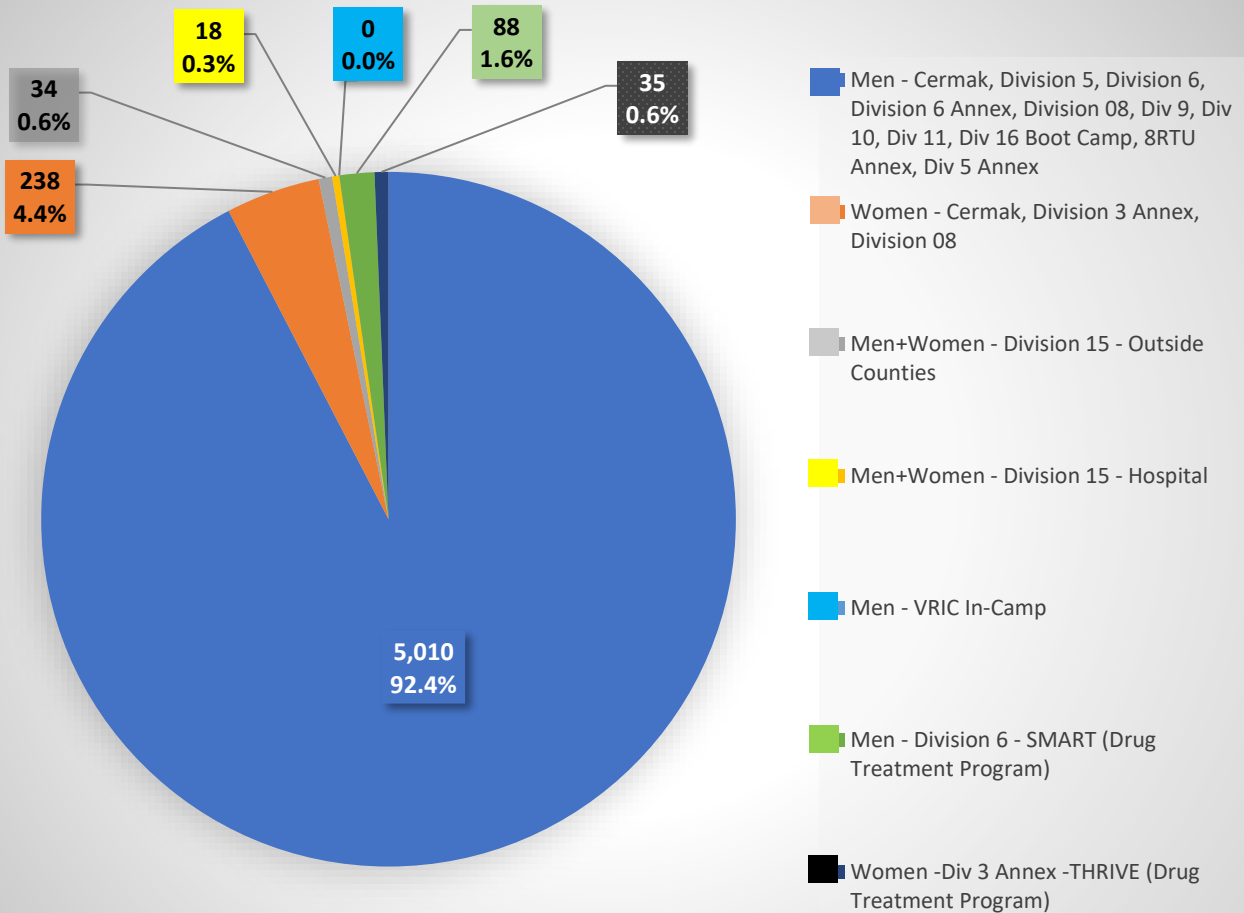

Sheriff's Daily Report

11/18/2022

Under the Custody of the Sheriff	
Total Male and Female	7,438
Jail Population	5,423
Community Corrections	2,015

Jail Population - Behind the Walls

Sheriff's Daily Report

11/18/2022

CCSO Population Demographics

In Confinement

Community Corrections