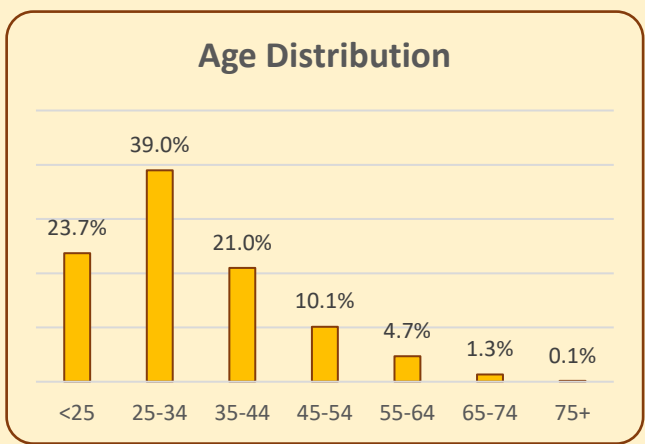

Sheriff's Daily Report

11/18/2022

CCSO Population Demographics

In Confinement