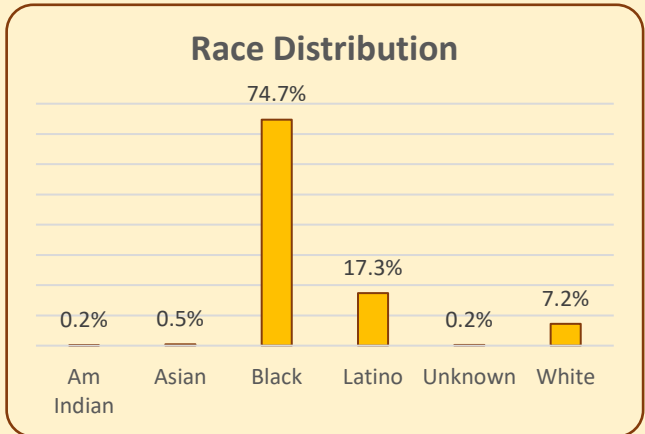

Sheriff's Daily Report

11/18/2022

CCSO Population Demographics

In Confinement