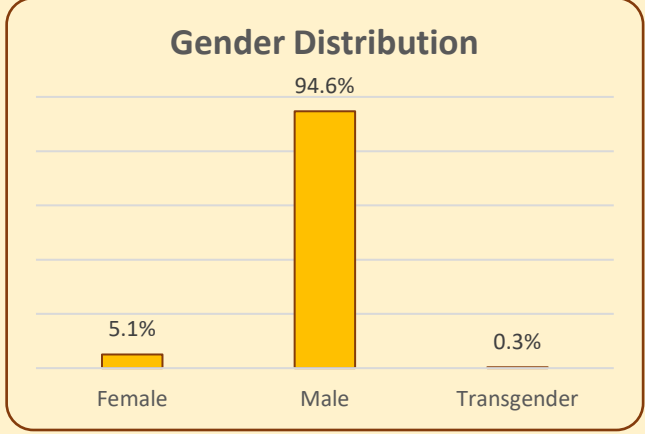

Sheriff's Daily Report

11/18/2022

CCSO Population Demographics

In Confinement