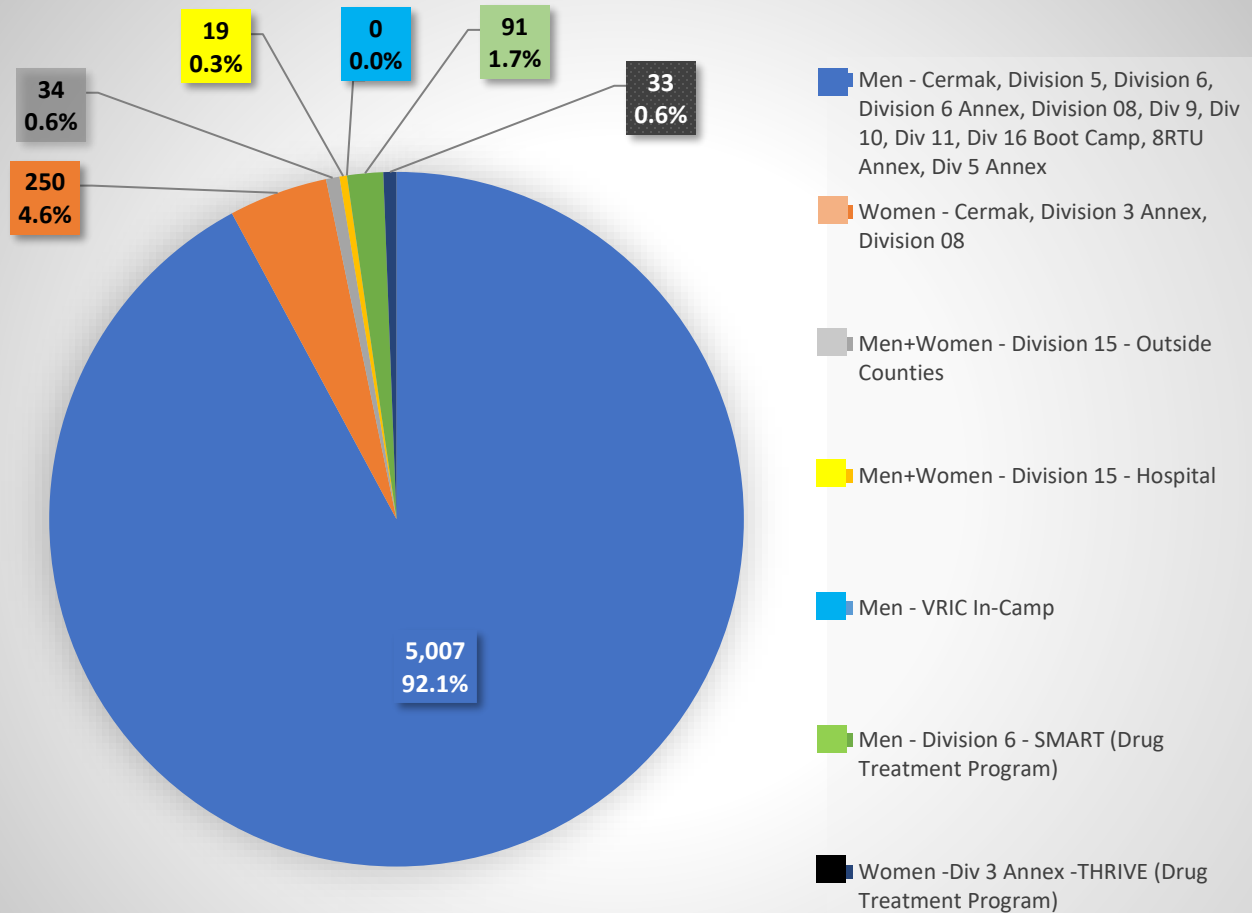

# Sheriff's Daily Report

11/17/2022

Under the Custody of the Sheriff	
Total Male and Female	7,446
Jail Population	5,434
Community Corrections	2,012

## Jail Population - Behind the Walls

# Sheriff's Daily Report

11/17/2022