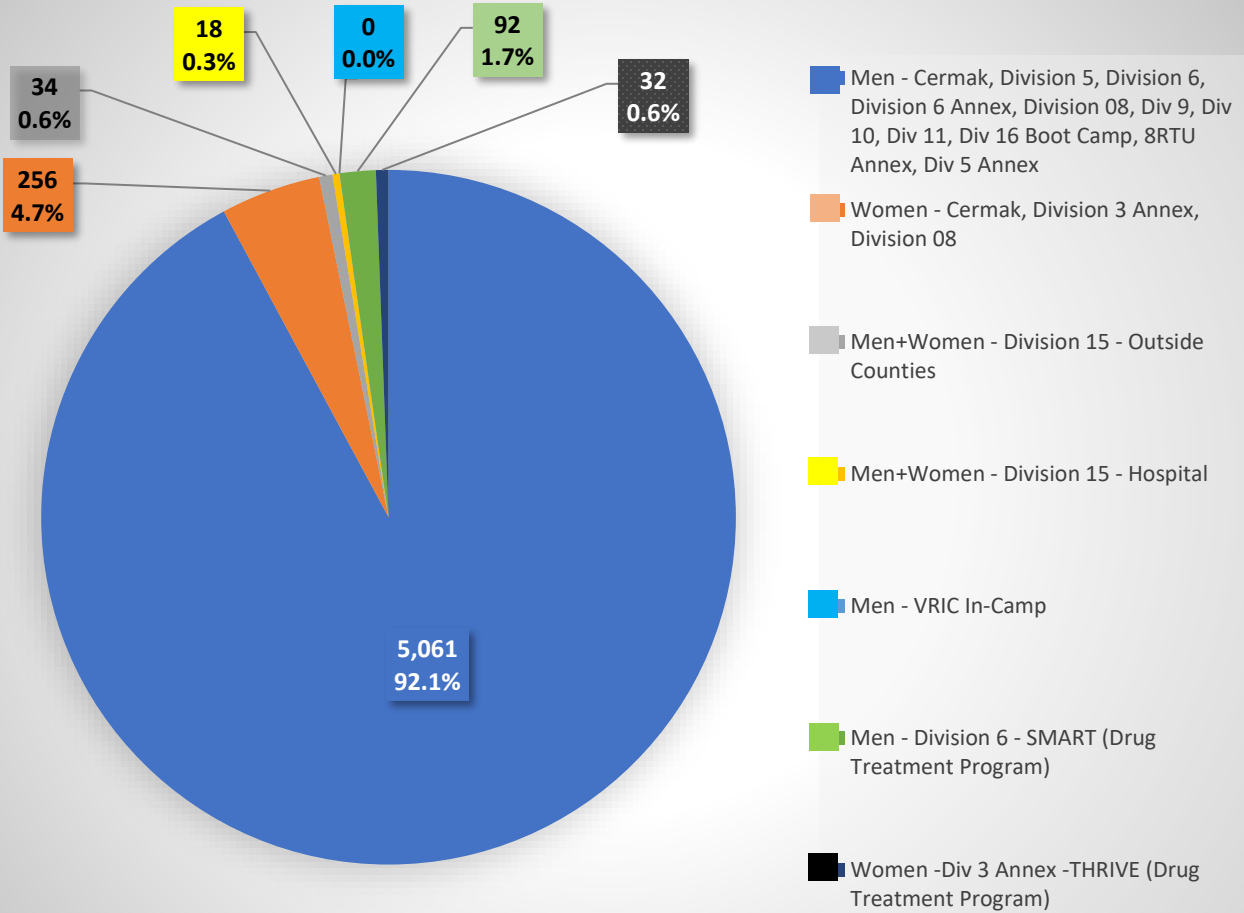

Sheriff's Daily Report

11/16/2022

Under the Custody of the Sheriff	
Total Male and Female	7,509
Jail Population	5,493
Community Corrections	2,016

Jail Population - Behind the Walls

Sheriff's Daily Report

11/16/2022

CCSO Population Demographics