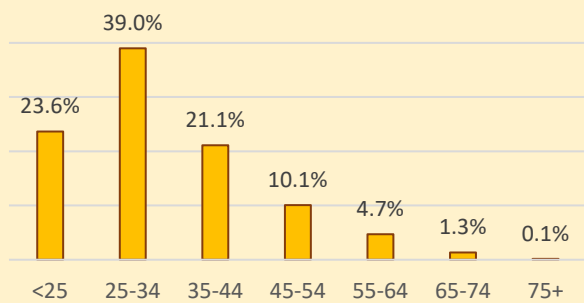

Sheriff's Daily Report

11/15/2022

Under the Custody of the Sheriff	
Total Male and Female	7,520
Jail Population	5,503
Community Corrections	2,017

Jail Population - Behind the Walls

Sheriff's Daily Report

11/15/2022

CCSO Population Demographics

In Confinement

Gender Distribution

Race Distribution

Age Distribution

Community Corrections

Gender Distribution

Race Distribution

Age Distribution