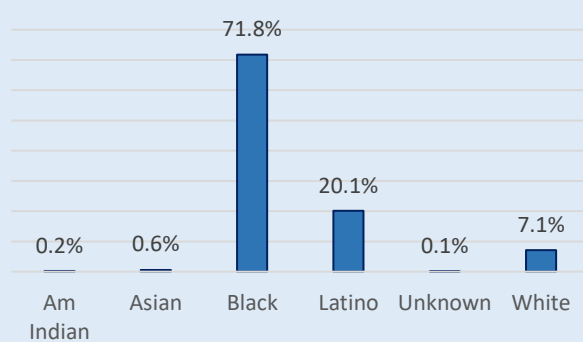

Sheriff's Daily Report

11/15/2022

Under the Custody of the Sheriff	
Total Male and Female	7,520
Jail Population	5,503
Community Corrections	2,017

Jail Population - Behind the Walls

Sheriff's Daily Report

11/15/2022

CCSO Population Demographics

In Confinement

Gender Distribution

Race Distribution

Age Distribution

Community Corrections

Gender Distribution

Race Distribution

Age Distribution