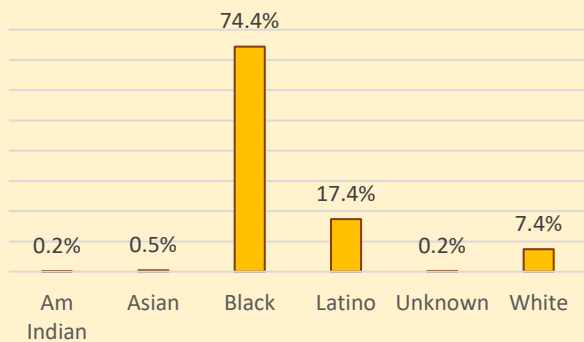

Sheriff's Daily Report

11/15/2022

Under the Custody of the Sheriff	
Total Male and Female	7,520
Jail Population	5,503
Community Corrections	2,017

Jail Population - Behind the Walls

Sheriff's Daily Report

11/15/2022

CCSO Population Demographics

In Confinement

Gender Distribution

Race Distribution

Age Distribution

Community Corrections

Gender Distribution

Race Distribution

Age Distribution