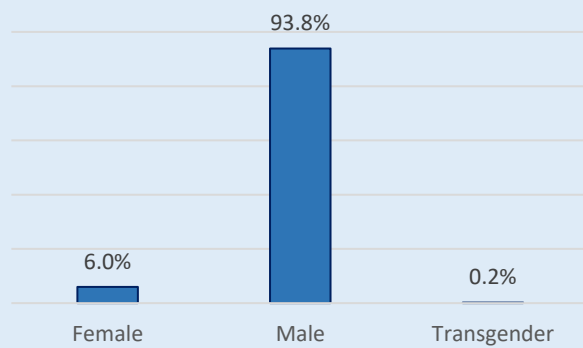

Sheriff's Daily Report

11/15/2022

Under the Custody of the Sheriff	
Total Male and Female	7,520
Jail Population	5,503
Community Corrections	2,017

Jail Population - Behind the Walls

Sheriff's Daily Report

11/15/2022

CCSO Population Demographics

In Confinement

Gender Distribution

Race Distribution

Age Distribution

Community Corrections

Gender Distribution

Race Distribution

Age Distribution