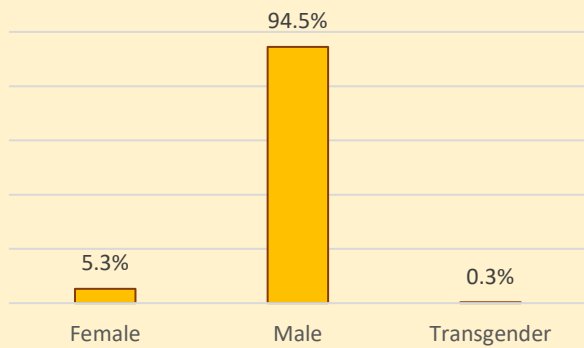

Sheriff's Daily Report

11/15/2022

Under the Custody of the Sheriff	
Total Male and Female	7,520
Jail Population	5,503
Community Corrections	2,017

Jail Population - Behind the Walls

Sheriff's Daily Report

11/15/2022

CCSO Population Demographics

In Confinement

Gender Distribution

Race Distribution

Age Distribution

Community Corrections

Gender Distribution

Race Distribution

Age Distribution