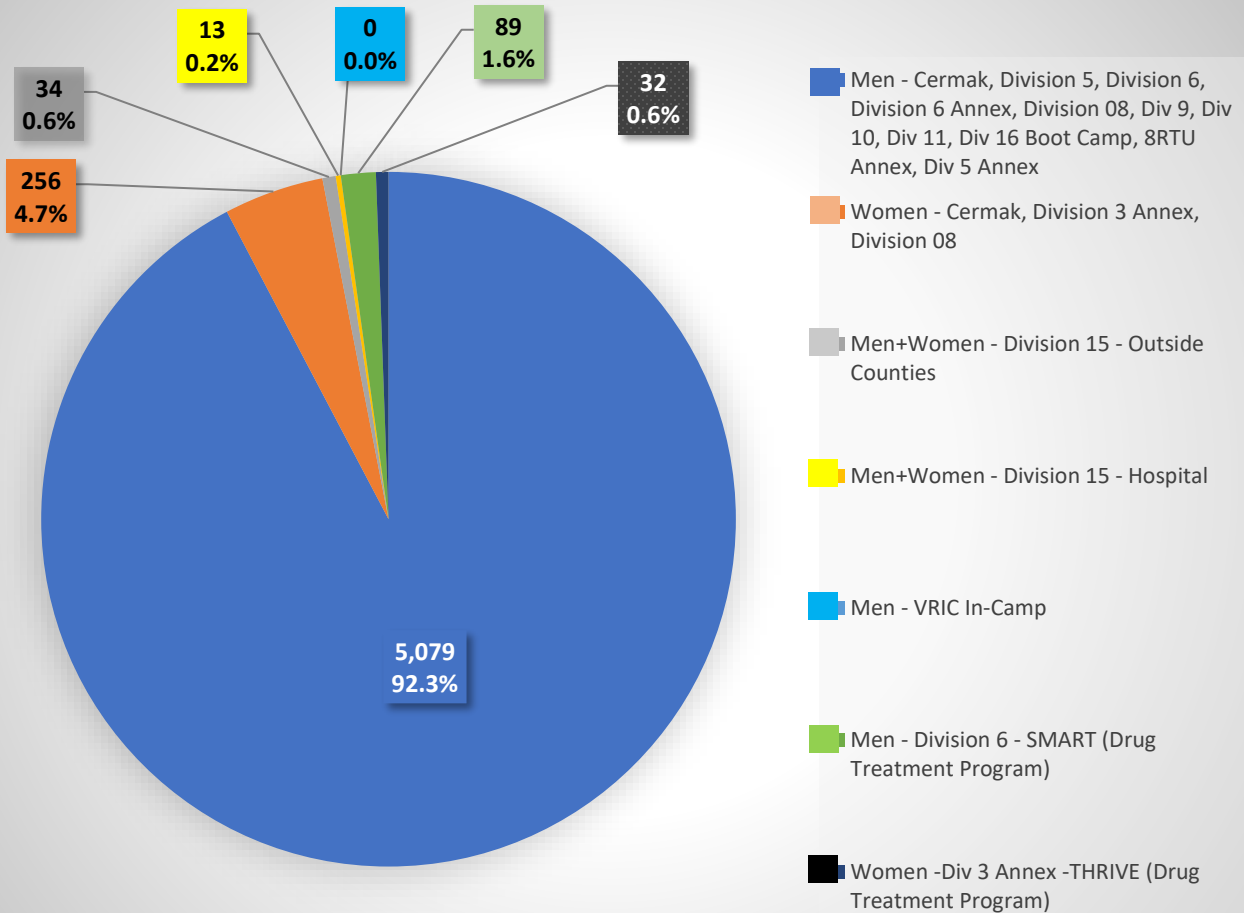

Sheriff's Daily Report

11/15/2022

Under the Custody of the Sheriff	
Total Male and Female	7,520
Jail Population	5,503
Community Corrections	2,017

Jail Population - Behind the Walls

Sheriff's Daily Report

11/15/2022

CCSO Population Demographics

In Confinement

Gender Distribution

Race Distribution

Age Distribution

Community Corrections

Gender Distribution

Race Distribution

Age Distribution