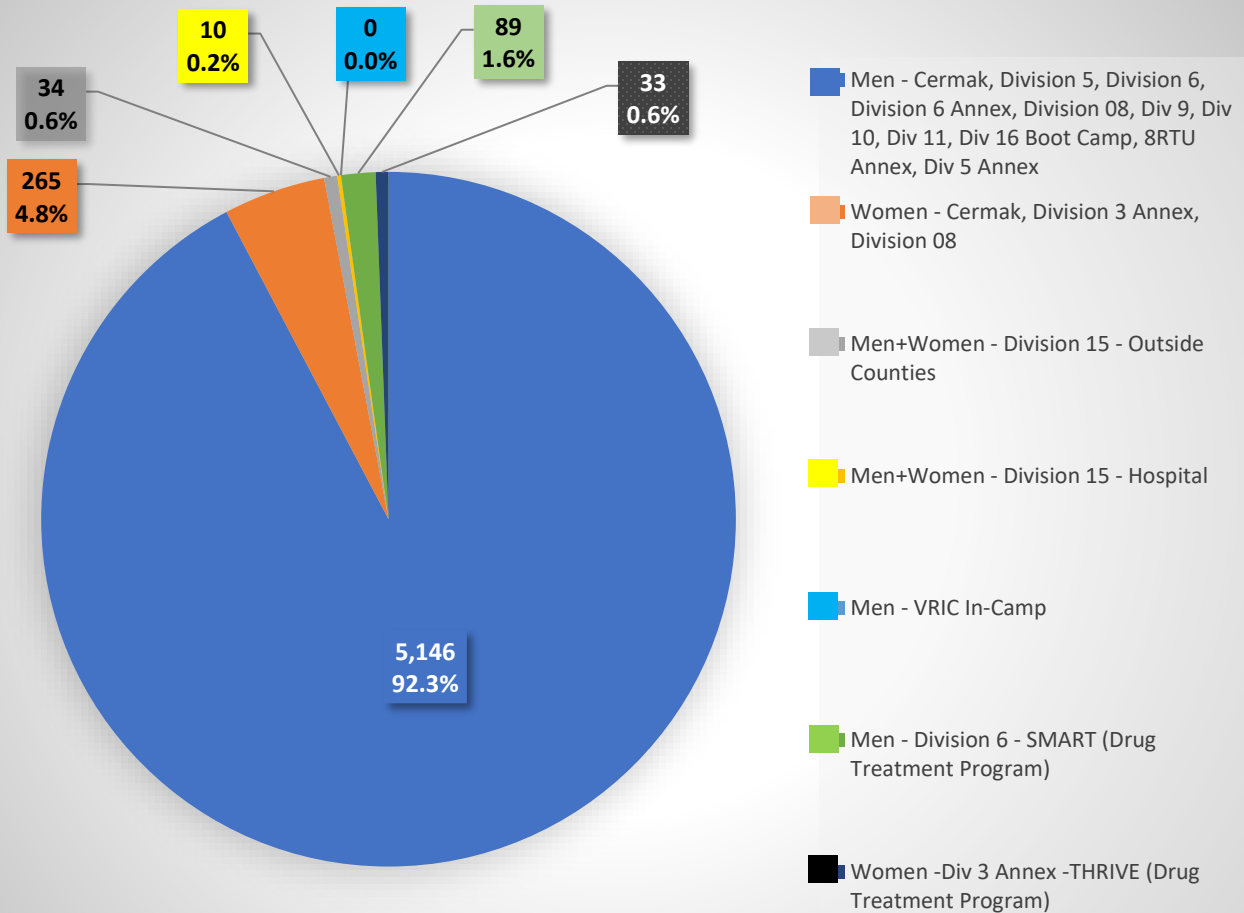

Sheriff's Daily Report

11/14/2022

Under the Custody of the Sheriff	
Total Male and Female	7,594
Jail Population	5,577
Community Corrections	2,017

Jail Population - Behind the Walls

Sheriff's Daily Report

11/14/2022

CCSO Population Demographics