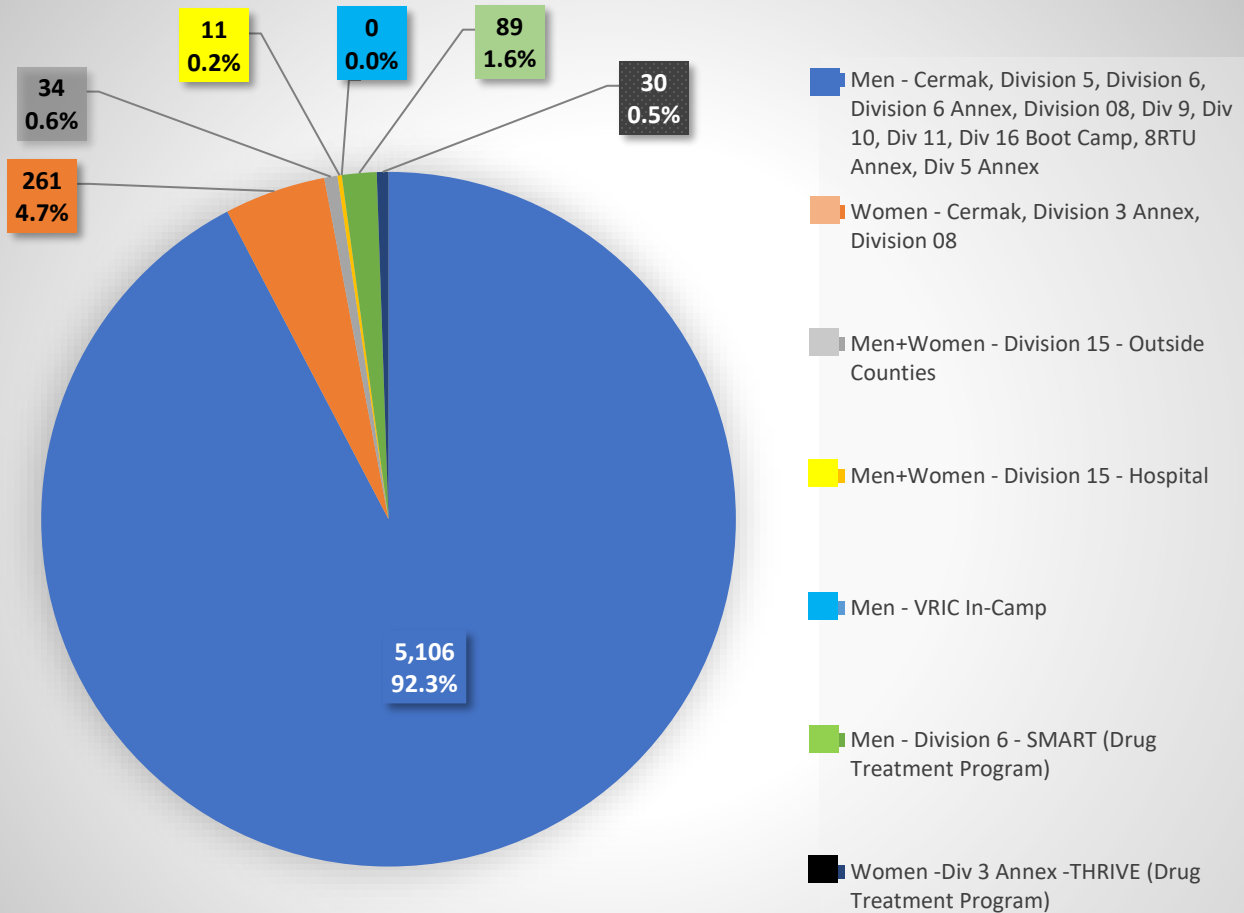

# Sheriff's Daily Report

## 11/13/2022

Under the Custody of the Sheriff	
<b>Total Male and Female</b>	<b>7,542</b>
Jail Population	5,531
Community Corrections	2,011

### Jail Population - Behind the Walls