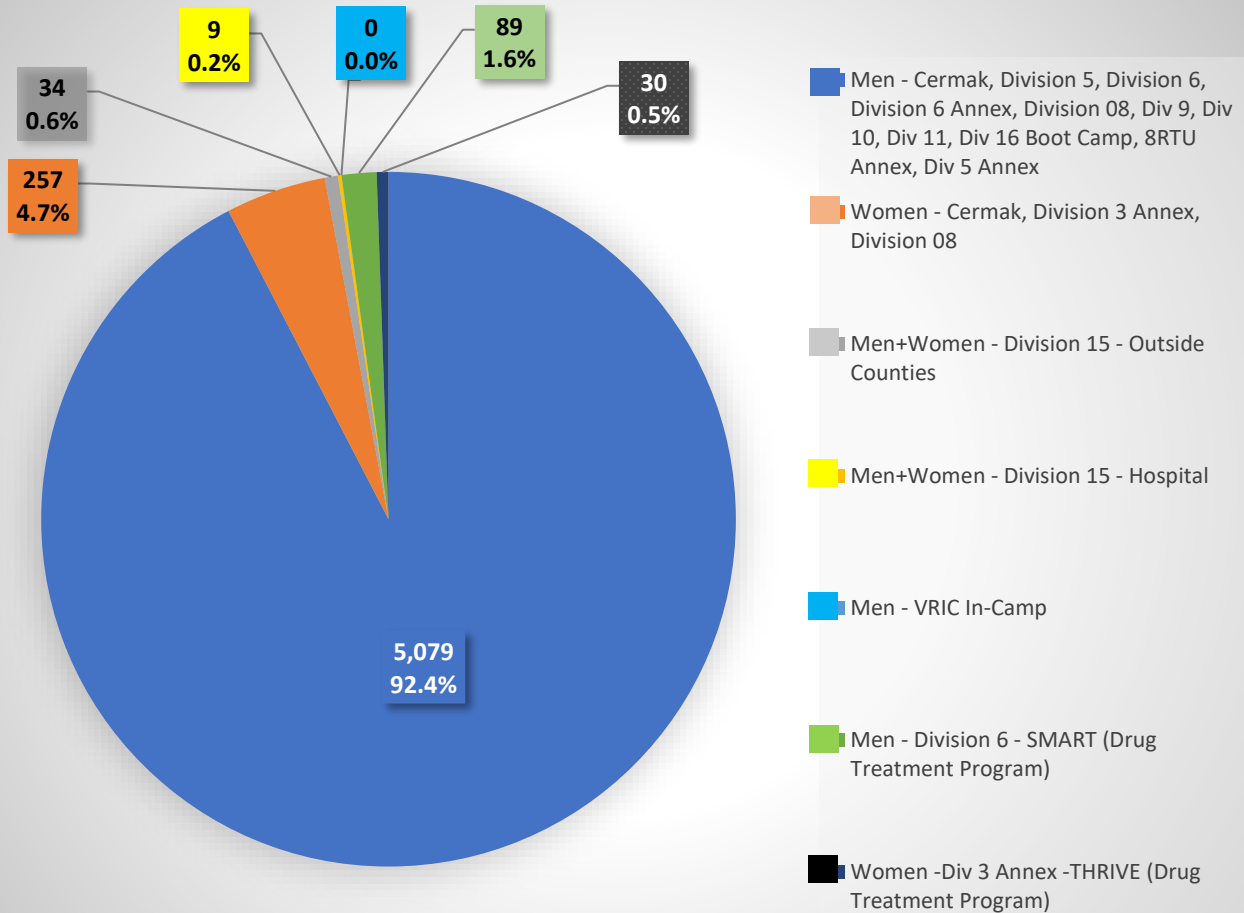

# Sheriff's Daily Report

11/12/2022

Under the Custody of the Sheriff	
Total Male and Female	7,502
Jail Population	5,498
Community Corrections	2,004

## Jail Population - Behind the Walls

#### Race Distribution

#### Age Distribution