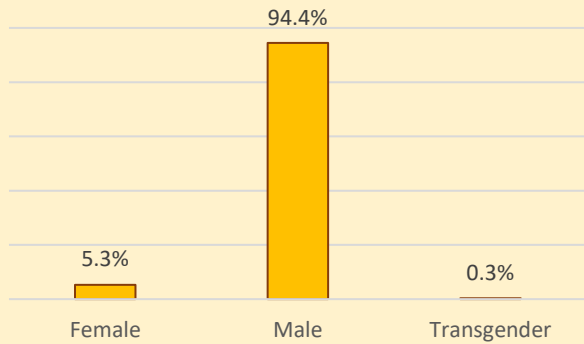

CCSO Population Demographics

In Confinement

Gender Distribution