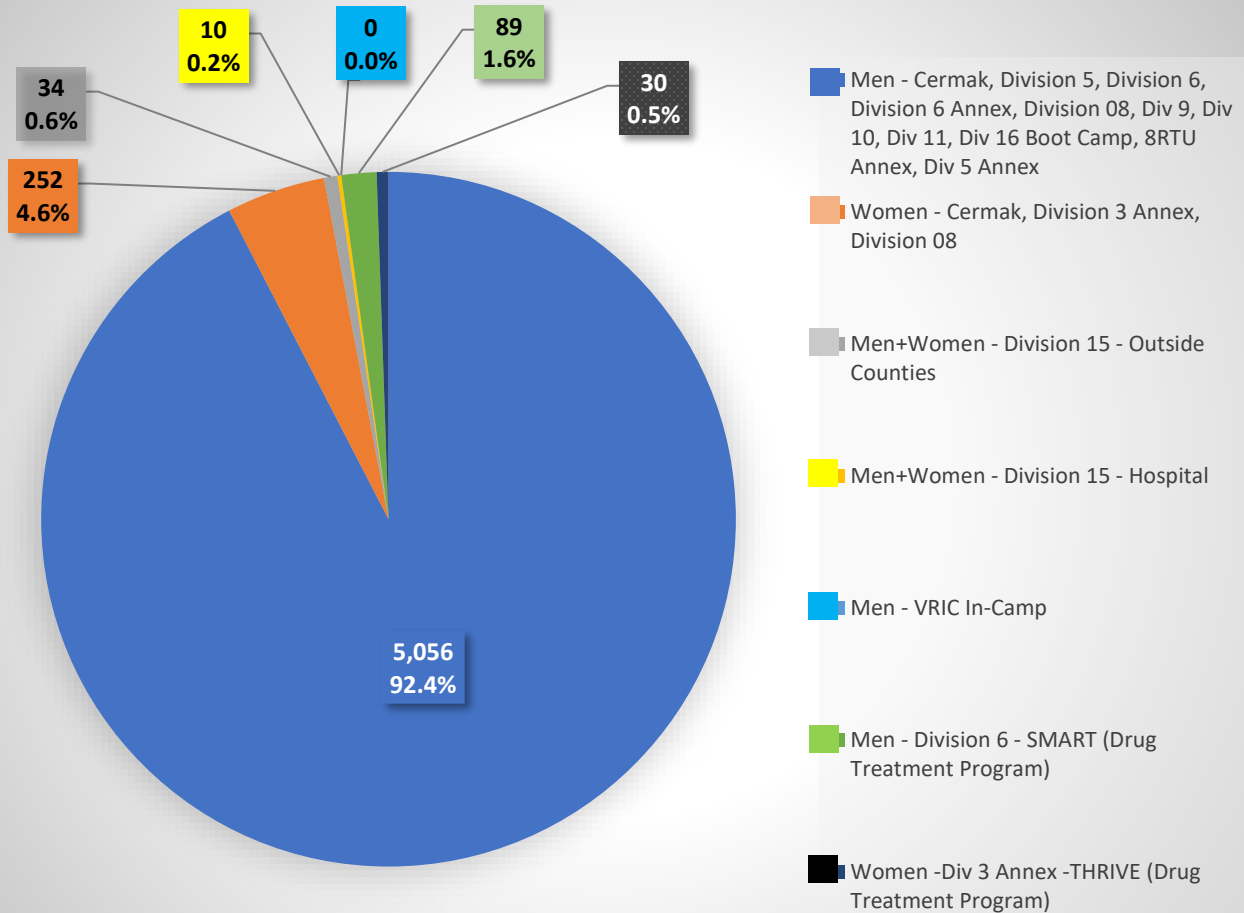

# Sheriff's Daily Report

11/11/2022

| Under the Custody of the Sheriff |       |
|----------------------------------|-------|
| Total Male and Female            | 7,470 |
| Jail Population                  | 5,471 |
| Community Corrections            | 1,999 |

## Jail Population - Behind the Walls