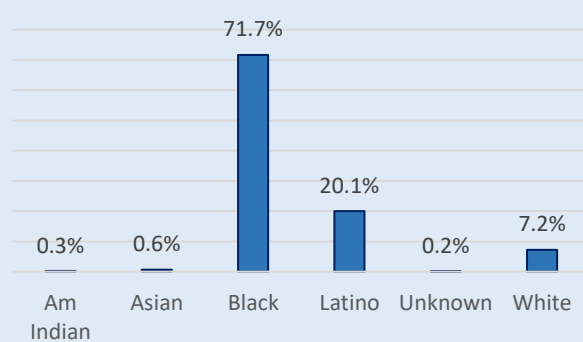

Sheriff's Daily Report

11/10/2022

Under the Custody of the Sheriff	
Total Male and Female	7,479
Jail Population	5,502
Community Corrections	1,977

Jail Population - Behind the Walls

Sheriff's Daily Report

11/10/2022

CCSO Population Demographics

In Confinement

Gender Distribution

Race Distribution

Age Distribution

Community Corrections

Gender Distribution

Race Distribution

Age Distribution