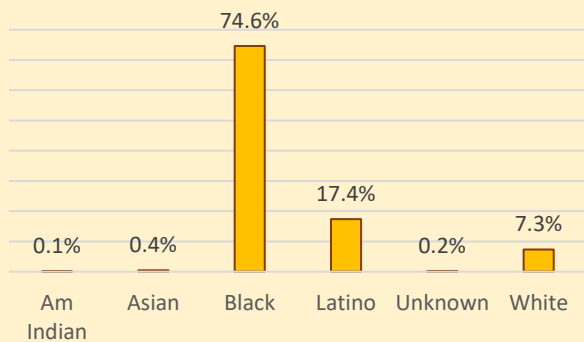

Sheriff's Daily Report

11/10/2022

Under the Custody of the Sheriff	
Total Male and Female	7,479
Jail Population	5,502
Community Corrections	1,977

Jail Population - Behind the Walls

Sheriff's Daily Report

11/10/2022

CCSO Population Demographics

In Confinement

Gender Distribution

Race Distribution

Age Distribution

Community Corrections

Gender Distribution

Race Distribution

Age Distribution