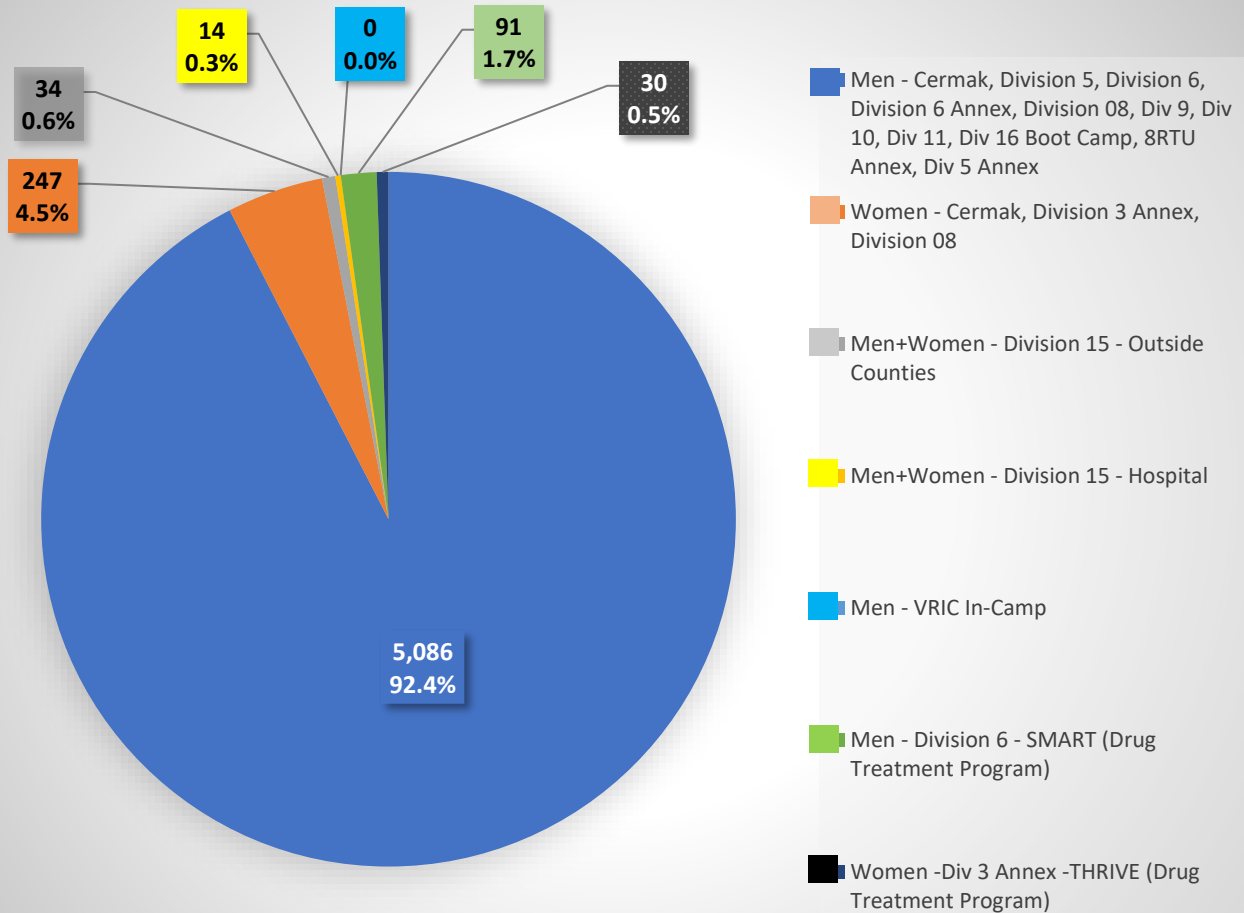

Sheriff's Daily Report

11/10/2022

Under the Custody of the Sheriff	
Total Male and Female	7,479
Jail Population	5,502
Community Corrections	1,977

Jail Population - Behind the Walls

Sheriff's Daily Report

11/10/2022

CCSO Population Demographics

In Confinement

Gender Distribution

Race Distribution

Age Distribution

Community Corrections

Gender Distribution

Race Distribution

Age Distribution