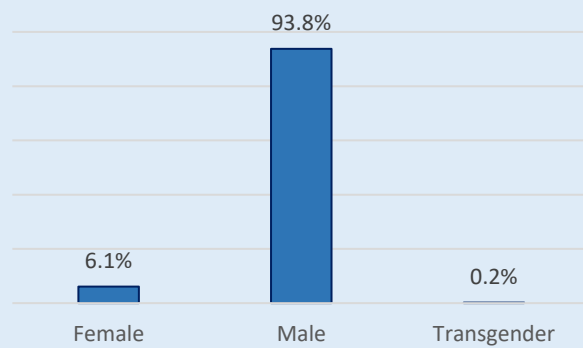

Sheriff's Daily Report

11/10/2022

Under the Custody of the Sheriff	
Total Male and Female	7,479
Jail Population	5,502
Community Corrections	1,977

Jail Population - Behind the Walls

Sheriff's Daily Report

11/10/2022

CCSO Population Demographics

In Confinement

Gender Distribution

Race Distribution

Age Distribution

Community Corrections

Gender Distribution

Race Distribution

Age Distribution