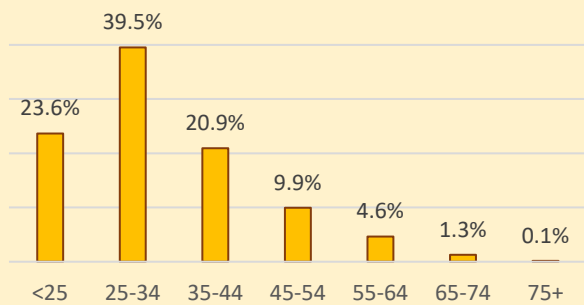

Sheriff's Daily Report

11/10/2022

Under the Custody of the Sheriff	
Total Male and Female	7,479
Jail Population	5,502
Community Corrections	1,977

Jail Population - Behind the Walls

Sheriff's Daily Report

11/10/2022

CCSO Population Demographics

In Confinement

Gender Distribution

Race Distribution

Age Distribution

Community Corrections

Gender Distribution

Race Distribution

Age Distribution