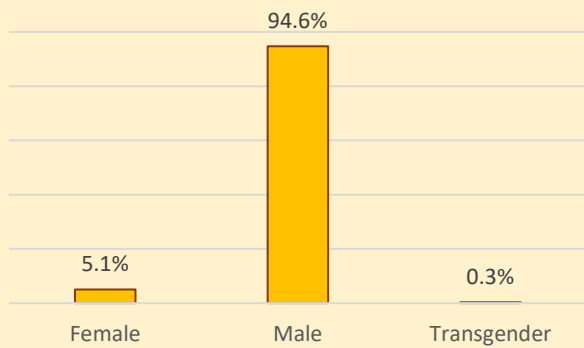

Sheriff's Daily Report

11/10/2022

Under the Custody of the Sheriff	
Total Male and Female	7,479
Jail Population	5,502
Community Corrections	1,977

Jail Population - Behind the Walls

Sheriff's Daily Report

11/10/2022

CCSO Population Demographics

In Confinement

Gender Distribution

Race Distribution

Age Distribution

Community Corrections

Gender Distribution

Race Distribution

Age Distribution