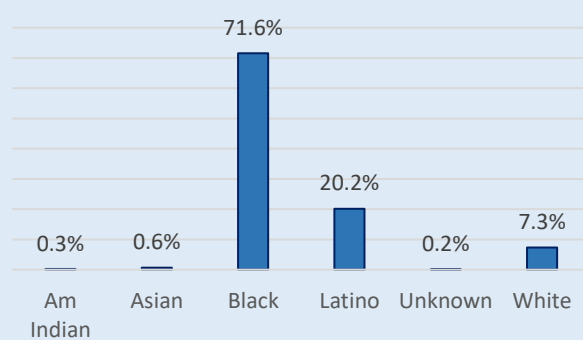

Sheriff's Daily Report

11/9/2022

Under the Custody of the Sheriff	
Total Male and Female	7,523
Jail Population	5,531
Community Corrections	1,992

Jail Population - Behind the Walls

Sheriff's Daily Report

11/9/2022

CCSO Population Demographics

In Confinement

Gender Distribution

Race Distribution

Age Distribution

Community Corrections

Gender Distribution

Race Distribution

Age Distribution