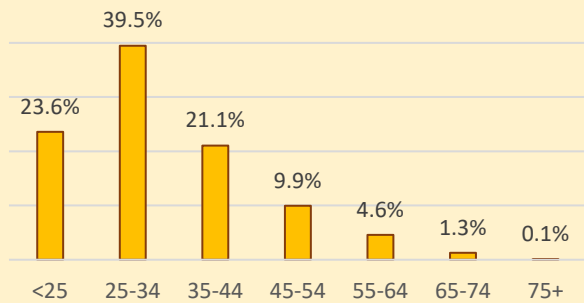

Sheriff's Daily Report

11/9/2022

Under the Custody of the Sheriff	
Total Male and Female	7,523
Jail Population	5,531
Community Corrections	1,992

Jail Population - Behind the Walls

Sheriff's Daily Report

11/9/2022

CCSO Population Demographics

In Confinement

Gender Distribution

Race Distribution

Age Distribution

Community Corrections

Gender Distribution

Race Distribution

Age Distribution