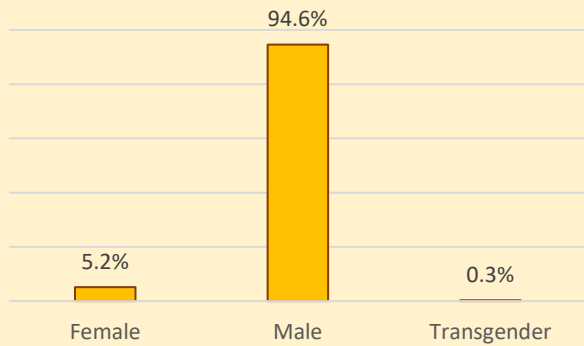

Sheriff's Daily Report

11/9/2022

Under the Custody of the Sheriff	
Total Male and Female	7,523
Jail Population	5,531
Community Corrections	1,992

Jail Population - Behind the Walls

Sheriff's Daily Report

11/9/2022

CCSO Population Demographics

In Confinement

Gender Distribution

Race Distribution

Age Distribution

Community Corrections

Gender Distribution

Race Distribution

Age Distribution