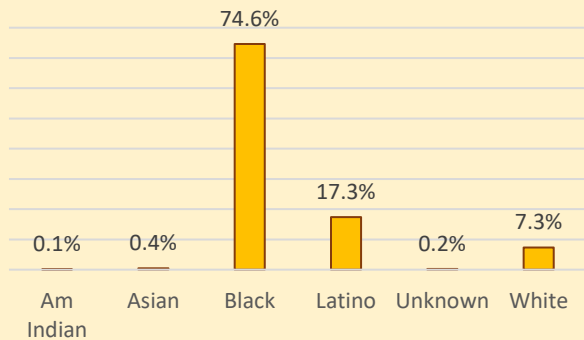

Sheriff's Daily Report

11/9/2022

Under the Custody of the Sheriff	
Total Male and Female	7,523
Jail Population	5,531
Community Corrections	1,992

Jail Population - Behind the Walls

Sheriff's Daily Report

11/9/2022

CCSO Population Demographics

In Confinement

Gender Distribution

Race Distribution

Age Distribution

Community Corrections

Gender Distribution

Race Distribution

Age Distribution