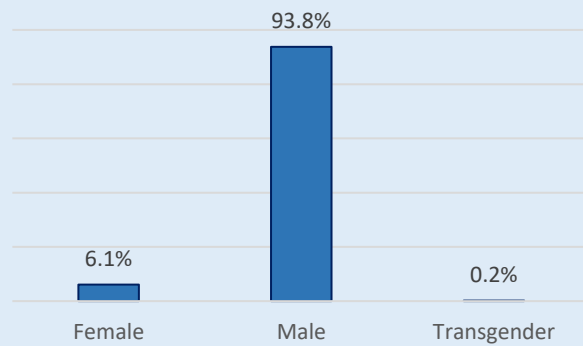

Sheriff's Daily Report

11/9/2022

Under the Custody of the Sheriff	
Total Male and Female	7,523
Jail Population	5,531
Community Corrections	1,992

Jail Population - Behind the Walls

Sheriff's Daily Report

11/9/2022

CCSO Population Demographics

In Confinement

Gender Distribution

Race Distribution

Age Distribution

Community Corrections

Gender Distribution

Race Distribution

Age Distribution