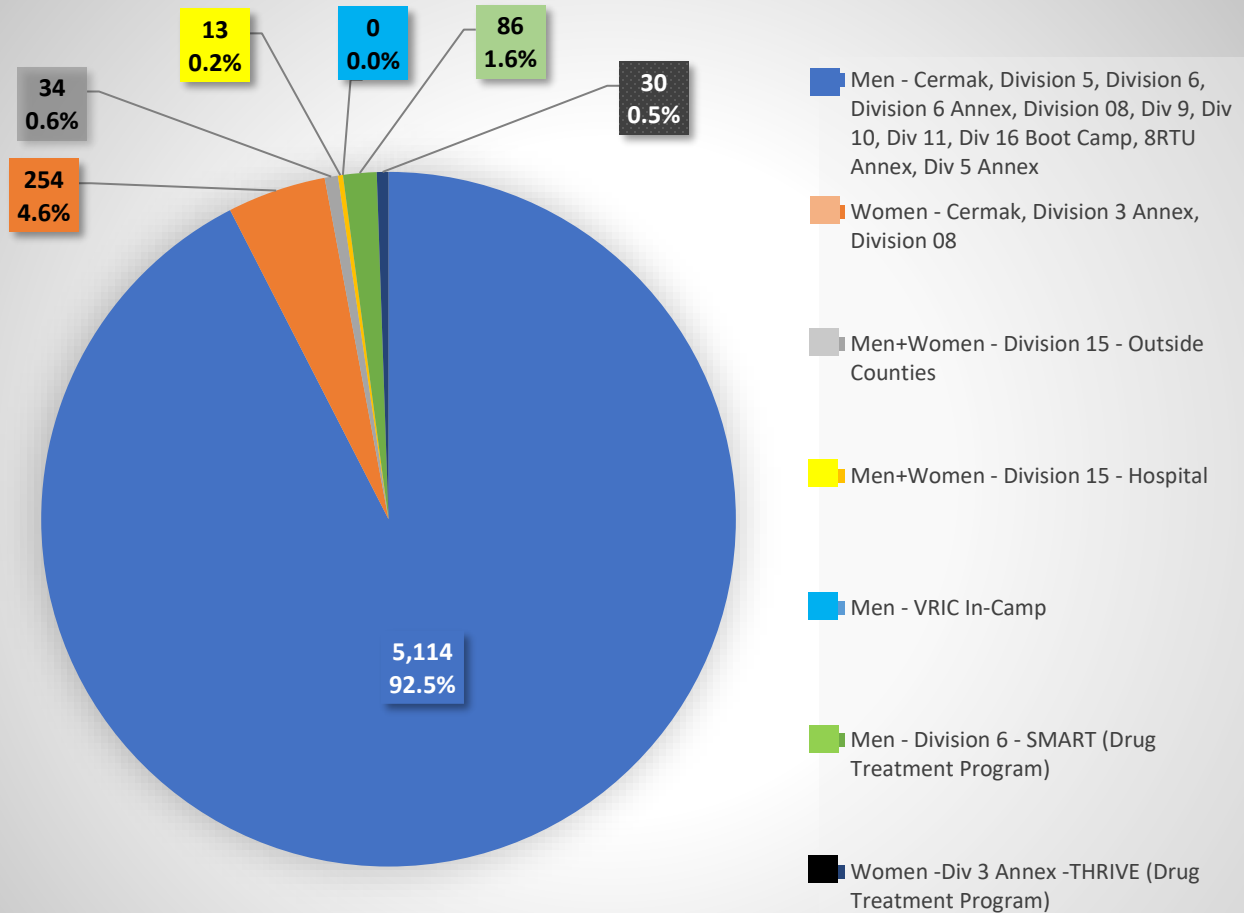

Sheriff's Daily Report

11/9/2022

Under the Custody of the Sheriff	
Total Male and Female	7,523
Jail Population	5,531
Community Corrections	1,992

Jail Population - Behind the Walls

Sheriff's Daily Report

11/9/2022

CCSO Population Demographics

In Confinement

Gender Distribution

Race Distribution

Age Distribution

Community Corrections

Gender Distribution

Race Distribution

Age Distribution