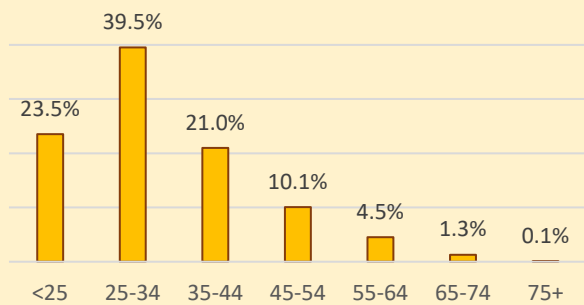

Sheriff's Daily Report

11/8/2022

Under the Custody of the Sheriff	
Total Male and Female	7,540
Jail Population	5,536
Community Corrections	2,004

Jail Population - Behind the Walls

Sheriff's Daily Report

11/8/2022

CCSO Population Demographics

In Confinement

Gender Distribution

Race Distribution

Age Distribution

Community Corrections

Gender Distribution

Race Distribution

Age Distribution