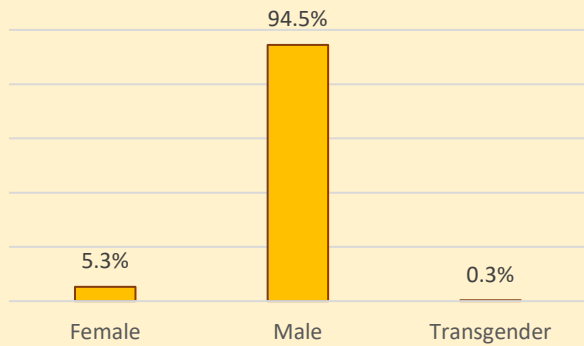

Sheriff's Daily Report

11/8/2022

Under the Custody of the Sheriff	
Total Male and Female	7,540
Jail Population	5,536
Community Corrections	2,004

Jail Population - Behind the Walls

Sheriff's Daily Report

11/8/2022

CCSO Population Demographics

In Confinement

Gender Distribution

Race Distribution

Age Distribution

Community Corrections

Gender Distribution

Race Distribution

Age Distribution