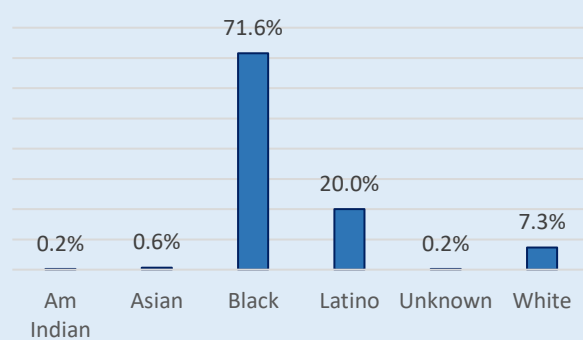

Sheriff's Daily Report

11/8/2022

Under the Custody of the Sheriff	
Total Male and Female	7,540
Jail Population	5,536
Community Corrections	2,004

Jail Population - Behind the Walls

Sheriff's Daily Report

11/8/2022

CCSO Population Demographics

In Confinement

Gender Distribution

Race Distribution

Age Distribution

Community Corrections

Gender Distribution

Race Distribution

Age Distribution