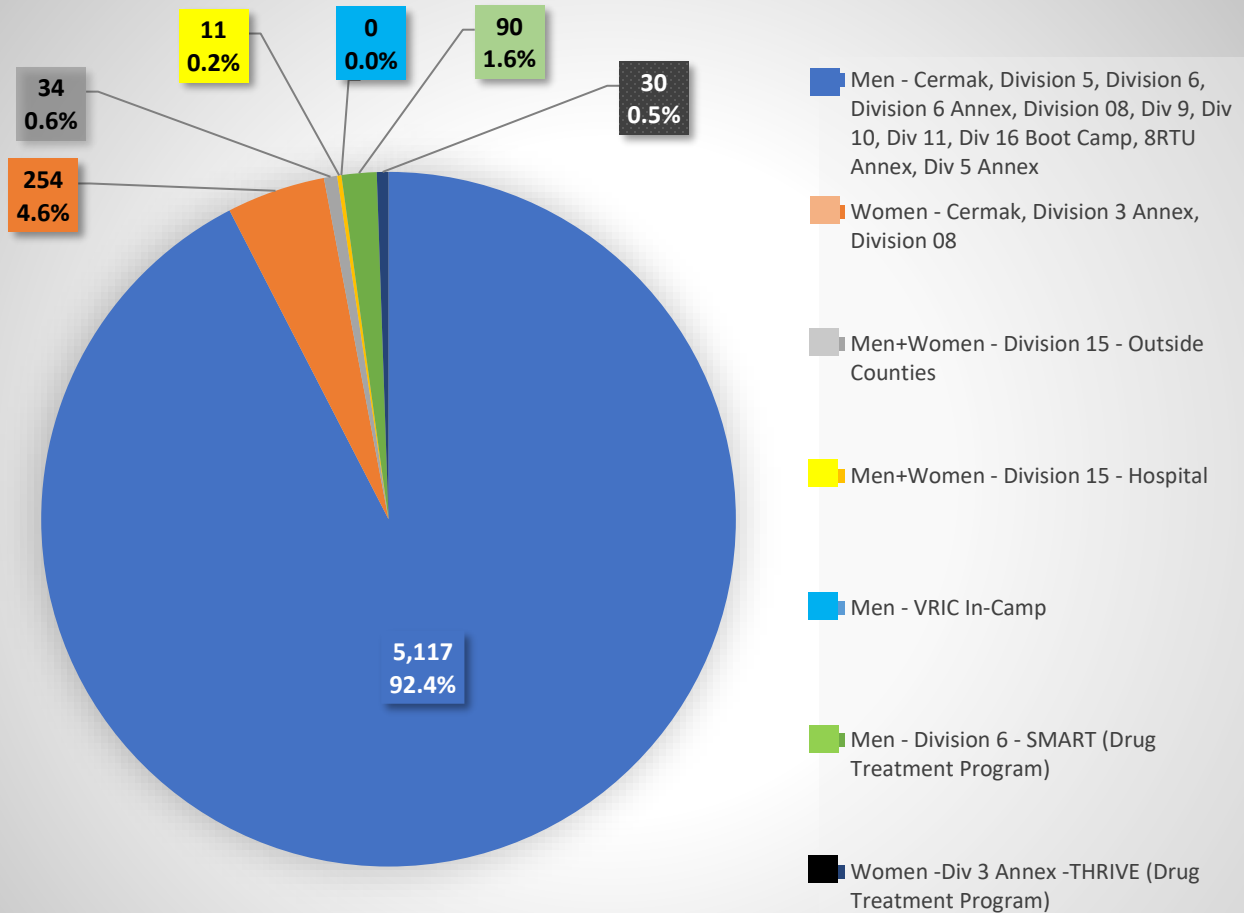

Sheriff's Daily Report

11/8/2022

Under the Custody of the Sheriff	
Total Male and Female	7,540
Jail Population	5,536
Community Corrections	2,004

Jail Population - Behind the Walls

Sheriff's Daily Report

11/8/2022

CCSO Population Demographics

In Confinement

Gender Distribution

Race Distribution

Age Distribution

Community Corrections

Gender Distribution

Race Distribution

Age Distribution