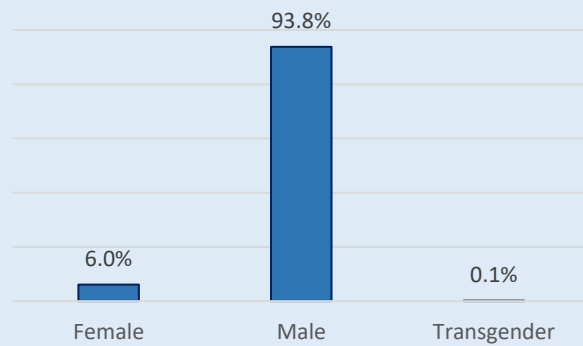

Sheriff's Daily Report

11/8/2022

Under the Custody of the Sheriff	
Total Male and Female	7,540
Jail Population	5,536
Community Corrections	2,004

Jail Population - Behind the Walls

Sheriff's Daily Report

11/8/2022

CCSO Population Demographics

In Confinement

Gender Distribution

Race Distribution

Age Distribution

Community Corrections

Gender Distribution

Race Distribution

Age Distribution