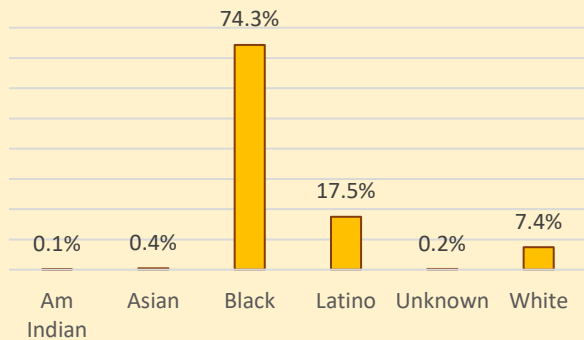

Sheriff's Daily Report

11/8/2022

Under the Custody of the Sheriff	
Total Male and Female	7,540
Jail Population	5,536
Community Corrections	2,004

Jail Population - Behind the Walls

Sheriff's Daily Report

11/8/2022

CCSO Population Demographics

In Confinement

Gender Distribution

Race Distribution

Age Distribution

Community Corrections

Gender Distribution

Race Distribution

Age Distribution