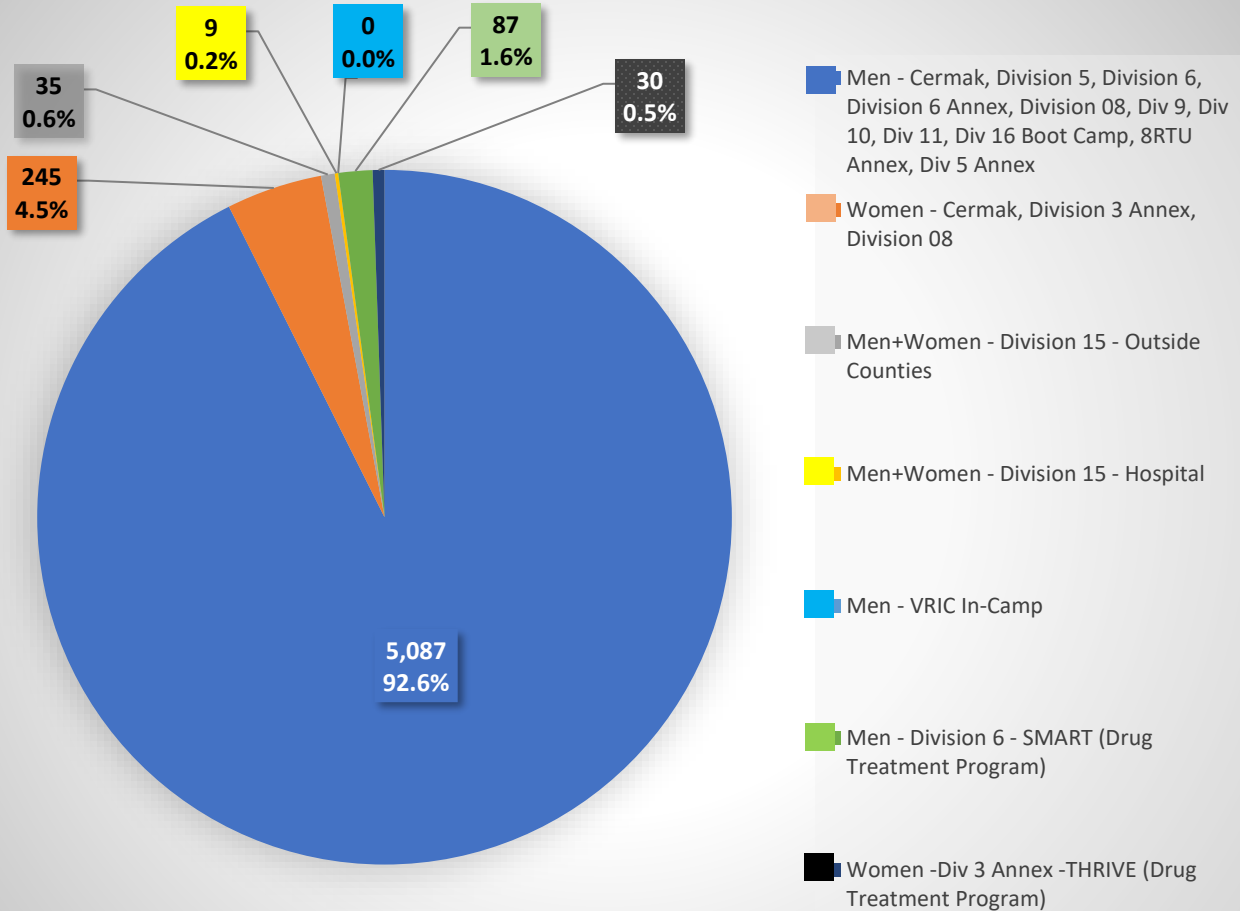

Sheriff's Daily Report

11/7/2022

Under the Custody of the Sheriff	
Total Male and Female	7,505
Jail Population	5,493
Community Corrections	2,012

Jail Population - Behind the Walls

Sheriff's Daily Report

11/7/2022

CCSO Population Demographics