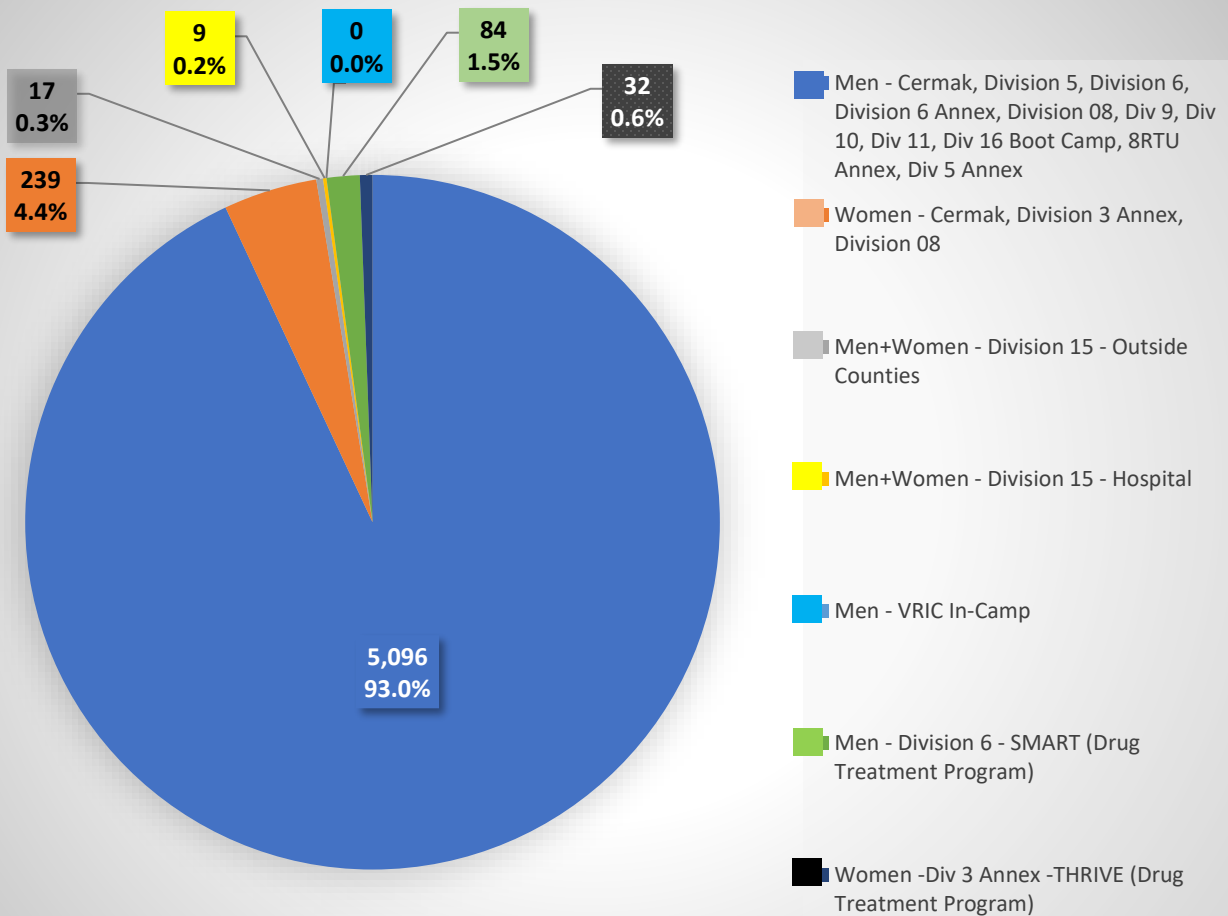

Sheriff's Daily Report

11/4/2022

Under the Custody of the Sheriff	
Total Male and Female	7,478
Jail Population	5,477
Community Corrections	2,001

Jail Population - Behind the Walls

Sheriff's Daily Report

11/4/2022

CCSO Population Demographics