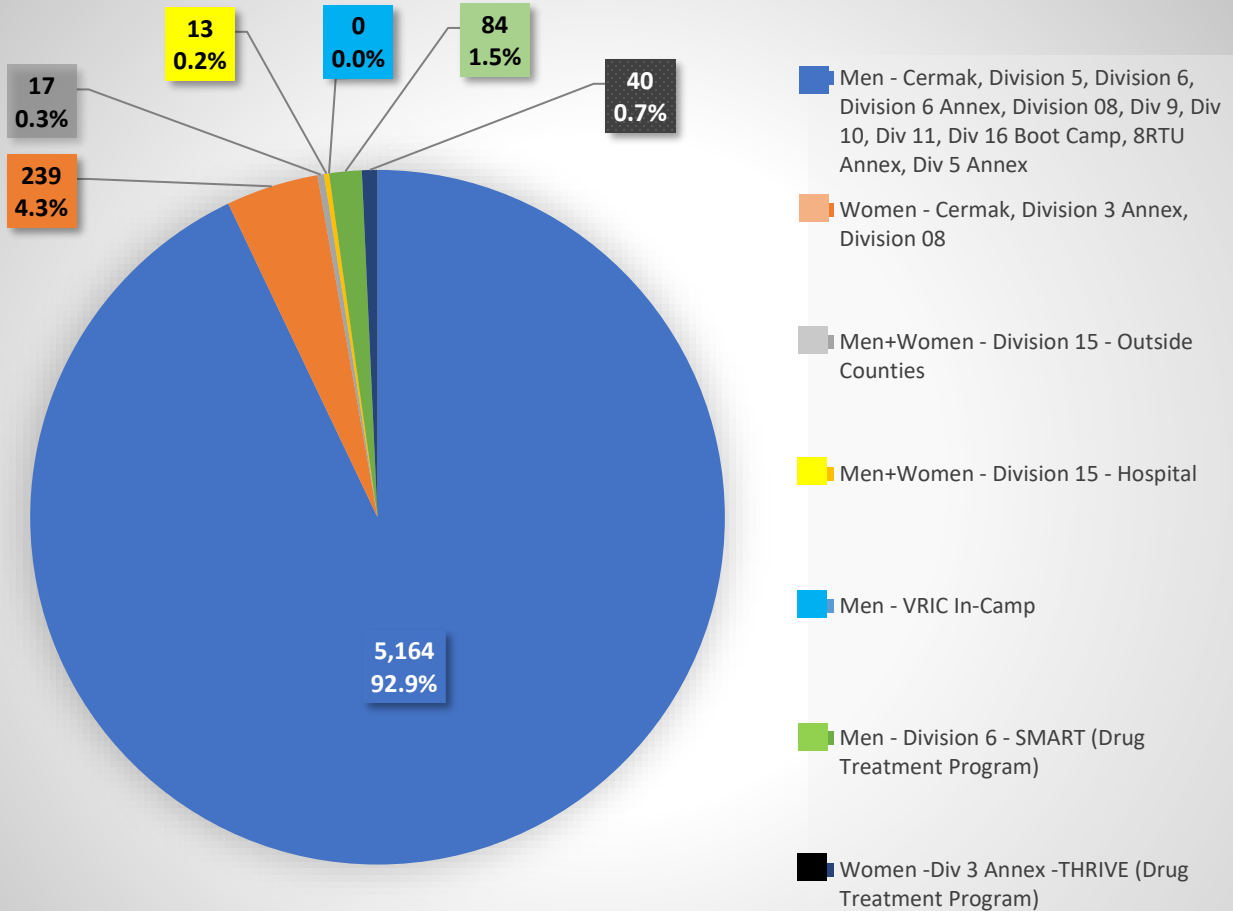

Sheriff's Daily Report

10/31/2022

Under the Custody of the Sheriff	
Total Male and Female	7,572
Jail Population	5,557
Community Corrections	2,015

Jail Population - Behind the Walls

Sheriff's Daily Report

10/31/2022

CCSO Population Demographics