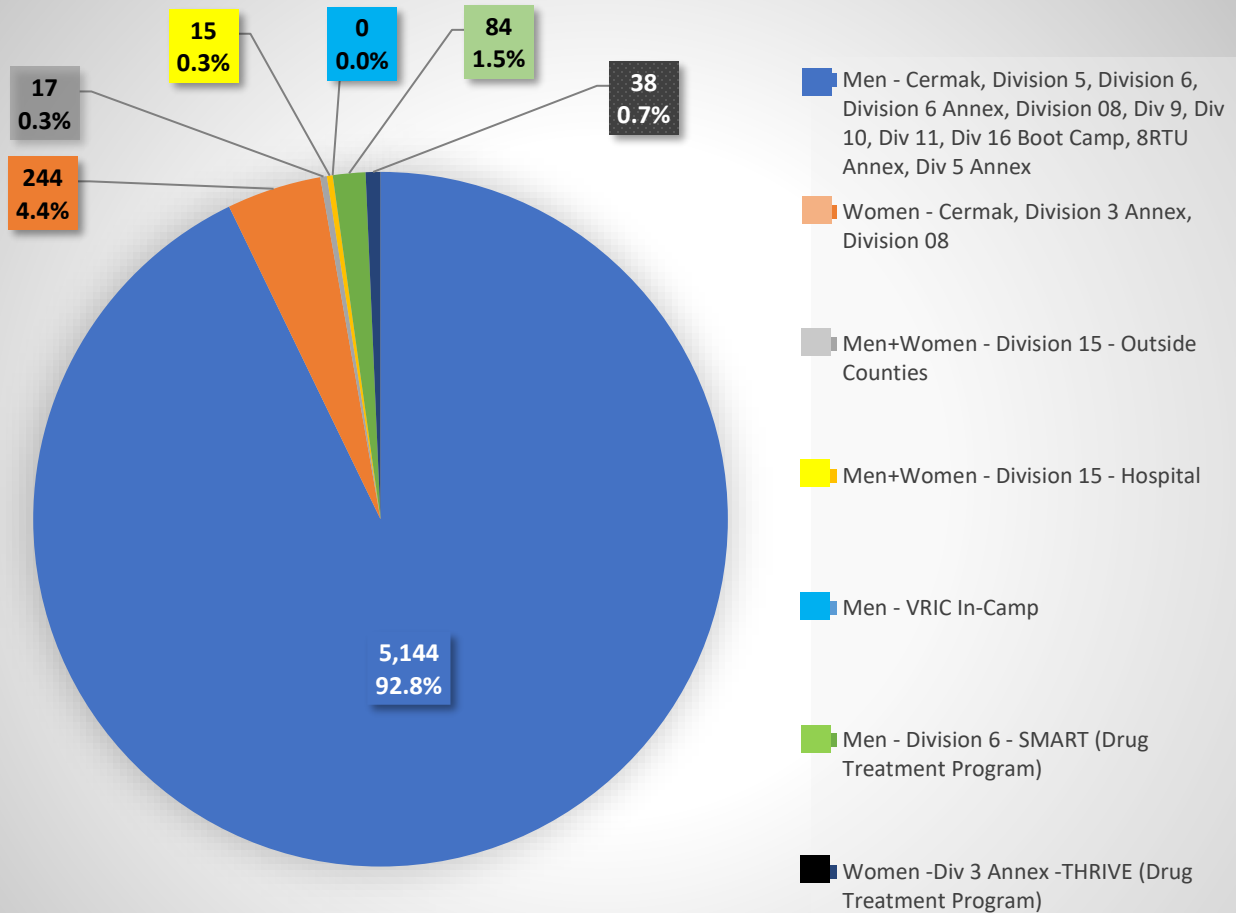

Sheriff's Daily Report

10/30/2022

Under the Custody of the Sheriff	
Total Male and Female	7,550
Jail Population	5,542
Community Corrections	2,008

Jail Population - Behind the Walls

Sheriff's Daily Report

10/30/2022

CCSO Population Demographics