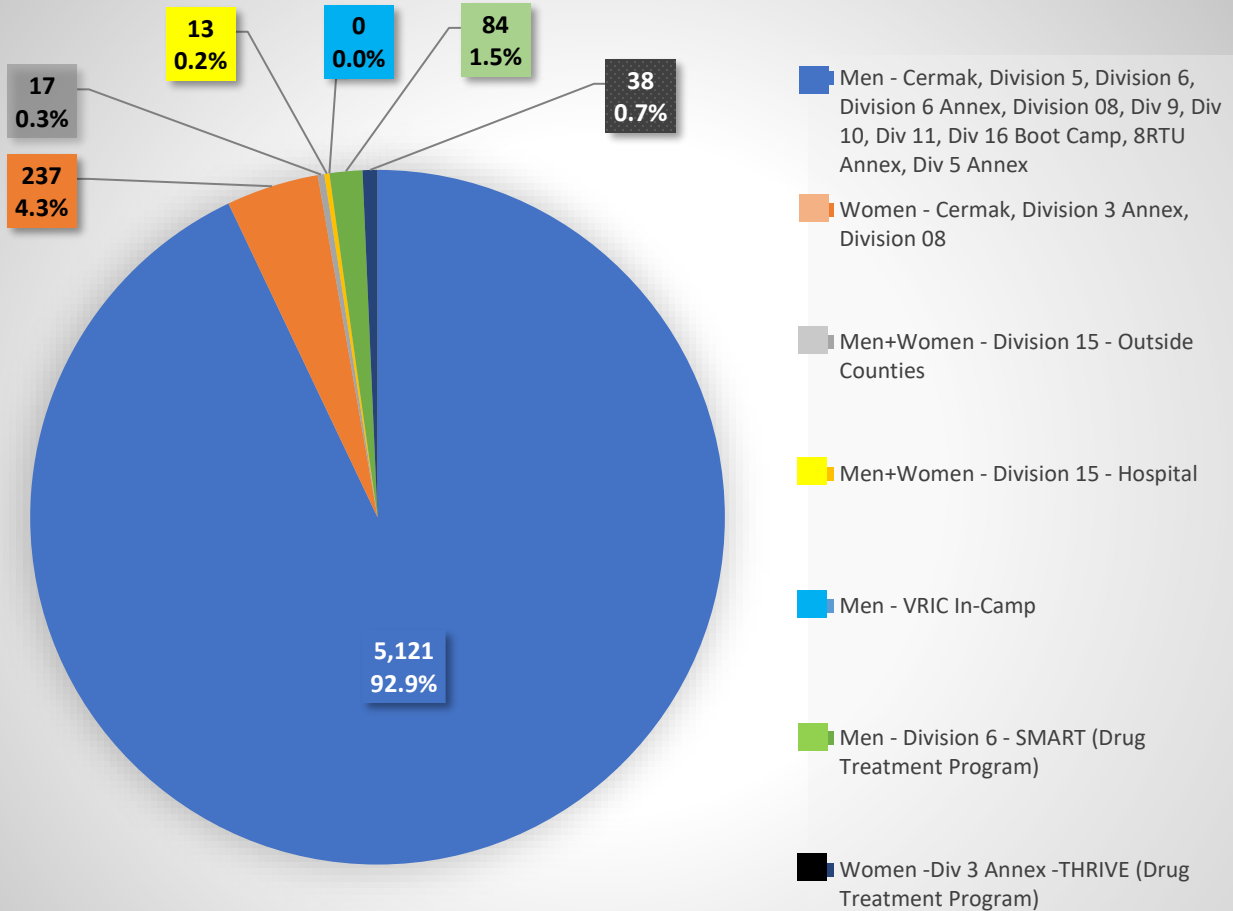

Sheriff's Daily Report

10/29/2022

Under the Custody of the Sheriff	
Total Male and Female	7,510
Jail Population	5,510
Community Corrections	2,000

Jail Population - Behind the Walls

Sheriff's Daily Report

10/29/2022

CCSO Population Demographics