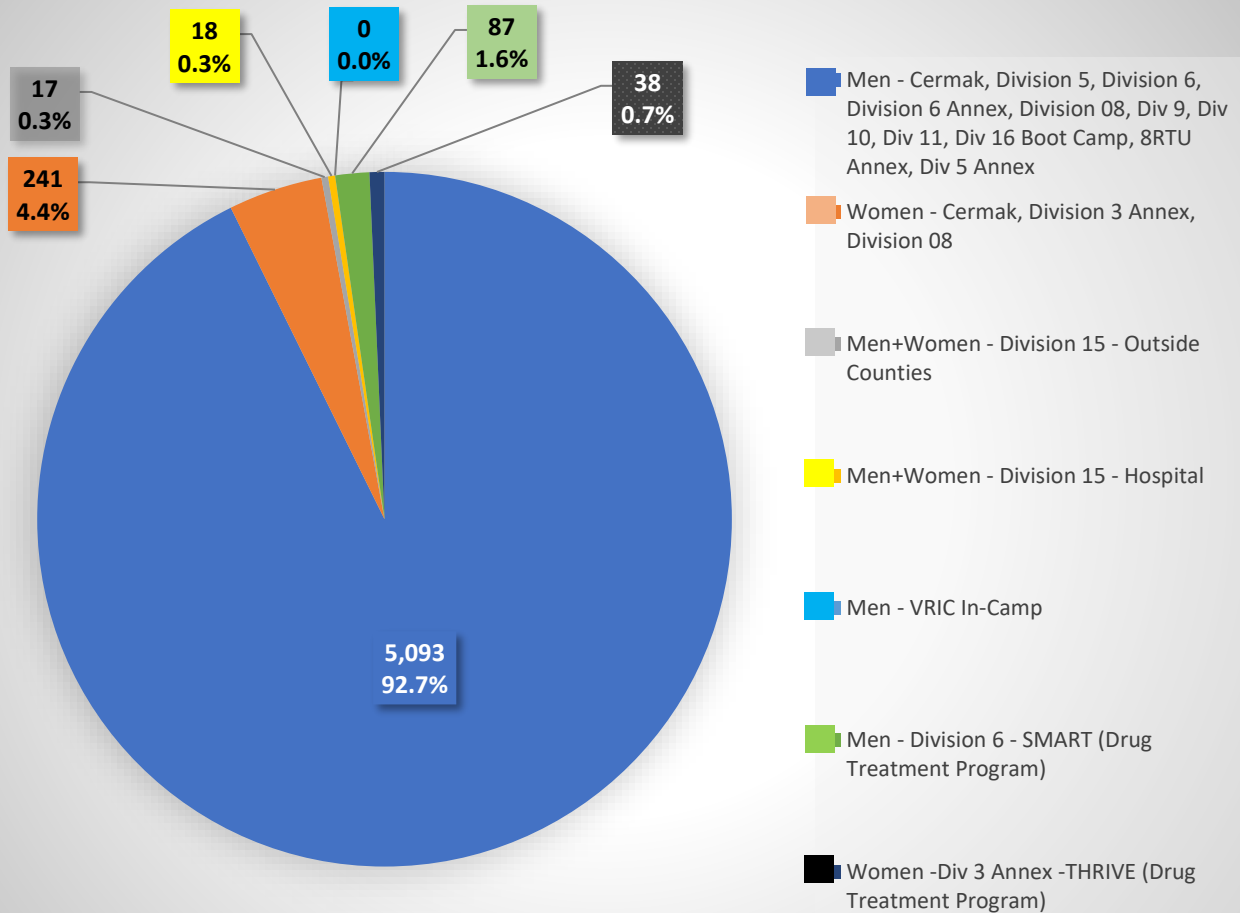

Sheriff's Daily Report

10/28/2022

Under the Custody of the Sheriff	
Total Male and Female	7,502
Jail Population	5,494
Community Corrections	2,008

Jail Population - Behind the Walls

Sheriff's Daily Report

10/28/2022

CCSO Population Demographics